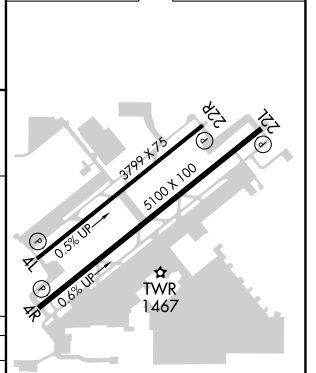

ATIS 118.25	PHOENIX APP CON 120.7 239.0	FALCON TOWER ★ 124.6 (CTAF) 0	GND CON 121.3	UNICOM 122.95
-----------------------	---------------------------------------	---	-------------------------	-------------------------

SW-4, 23 MAR 2023 to 20 APR 2023

SW-4, 23 MAR 2023 to 20 APR 2023

Procedure NA for arrivals at SACAT on V16 southeast bound.

ELEV 1394	TDZE 1384
-----------	-----------

CATEGORY	A	B	C	D
LP MDA	1680-1 296 (300-1)			NA
LNAV MDA	1800-1	416 (500-1)	1800-1 1/8 416 (500-1 1/8)	NA
CIRCLING	1860-1 466 (500-1)	1980-1 586 (600-1)	2040-1 3/4 646 (700-1 3/4)	NA