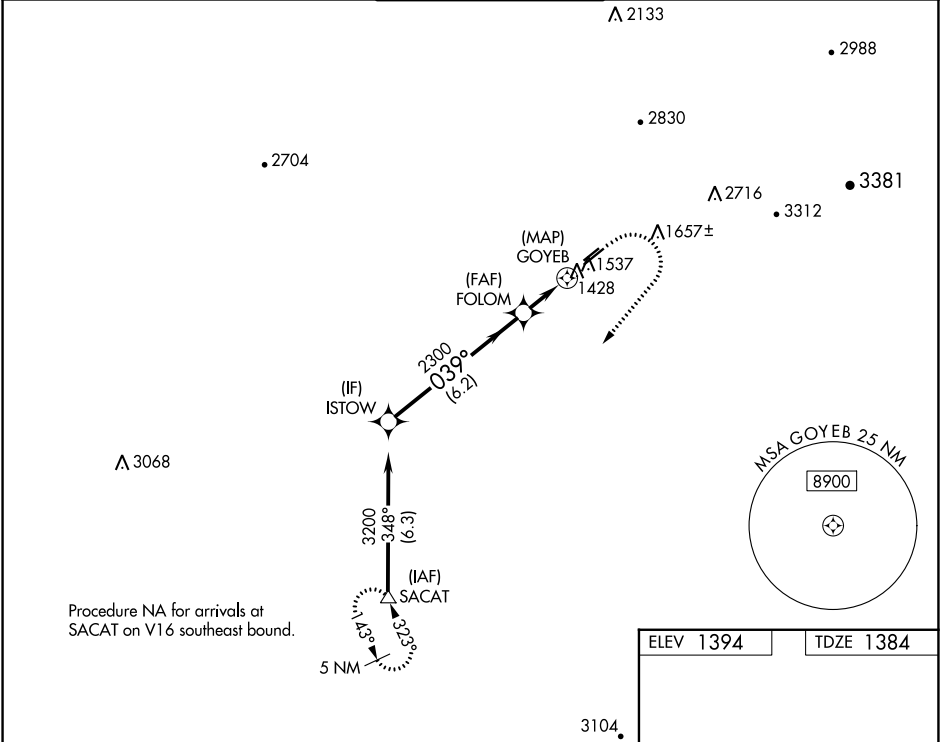

WAAS CH 90525 W04B	APP CRS 039°	Rwy Idg TDZE Apt Elev	5100 1384 1394
--	------------------------	-----------------------------	---

RNAV (GPS) RWY 4R

FALCON FLD (F'F'Z)

RNP APCH.
 ⚠ Circling to Rwy 22L, 22R NA at night. Circling NA for Cat C southeast of Rwy 4R and 22L.
 MISSED APPROACH: Climb to 1900 then climbing right turn to 5000 direct SACAT and hold, continue climb-in-hold to 5000.

SW-4, 23 MAR 2023 to 20 APR 2023

SW-4, 23 MAR 2023 to 20 APR 2023

Procedure NA for arrivals at SACAT on V16 southeast bound.

ELEV 1394	TDZE 1384
-----------	-----------

CATEGORY	A	B	C	D
LP MDA	1680-1 296 (300-1)			NA
LNAV MDA	1800-1	416 (500-1)	1800-1 1/8 416 (500-1 1/8)	NA
CIRCLING	1860-1 466 (500-1)	1980-1 586 (600-1)	2040-1 3/4 646 (700-1 3/4)	NA