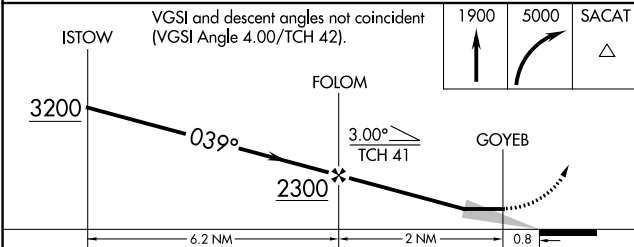

WAAS CH 90525 W04B	APP CRS 039°	Rwy Idg TDZE Apt Elev	5100 1384 1394
--	------------------------	-----------------------------	---

RNAV (GPS) RWY 4R

FALCON FLD (F'F'Z)

RNP APCH.
 ⚠ Circling to Rwy 22L, 22R NA at night. Circling NA for Cat C southeast of Rwy 4R and 22L.
 MISSED APPROACH: Climb to 1900 then climbing right turn to 5000 direct SACAT and hold, continue climb-in-hold to 5000.

ATIS 118.25	PHOENIX APP CON 120.7 239.0	FALCON TOWER ★ 124.6 (CTAF) 0	GND CON 121.3	UNICOM 122.95
-----------------------	---------------------------------------	---	-------------------------	-------------------------

SW-4, 23 MAR 2023 to 20 APR 2023

SW-4, 23 MAR 2023 to 20 APR 2023

Procedure NA for arrivals at SACAT on V16 southeast bound.

ELEV 1394	TDZE 1384
-----------	-----------

CATEGORY	A	B	C	D
LP MDA	1680-1 296 (300-1)			NA
LNAV MDA	1800-1	416 (500-1)	1800-1 1/8 416 (500-1 1/8)	NA
CIRCLING	1860-1 466 (500-1)	1980-1 586 (600-1)	2040-1 3/4 646 (700-1 3/4)	NA