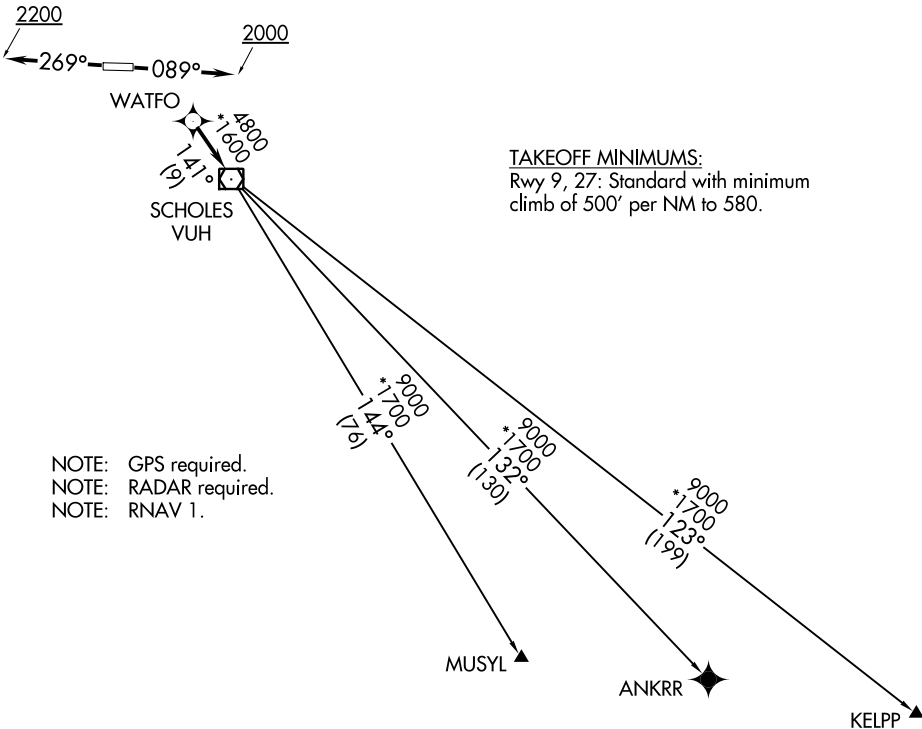

# WATFO FIVE DEPARTURE (RNAV)

**TOP ALTITUDE:  
ASSIGNED BY ATC**

AWOS-3  
123.625  
CTAF  
123.0  
CLNC DEL  
120.8  
HOUSTON DEP CON  
123.8 257.7

SC-5, 23 MAR 2023 to 20 APR 2023

SC-5, 23 MAR 2023 to 20 APR 2023

## DEPARTURE ROUTE DESCRIPTION

TAKEOFF RUNWAY 9: Climb on heading 089° to 2000, for RADAR vectors to WATFO, thence. . . .

TAKEOFF RUNWAY 27: Climb on heading 269° to 2200, for RADAR vectors to WATFO, thence. . . .

. . . .on track 141° to VUH VOR/DME, then on (transition). Maintain ATC assigned altitude. Expect filed altitude 10 minutes after departure.

ANKRR TRANSITION (WATFO5.ANKRR)

KELPP TRANSITION (WATFO5.KELPP)