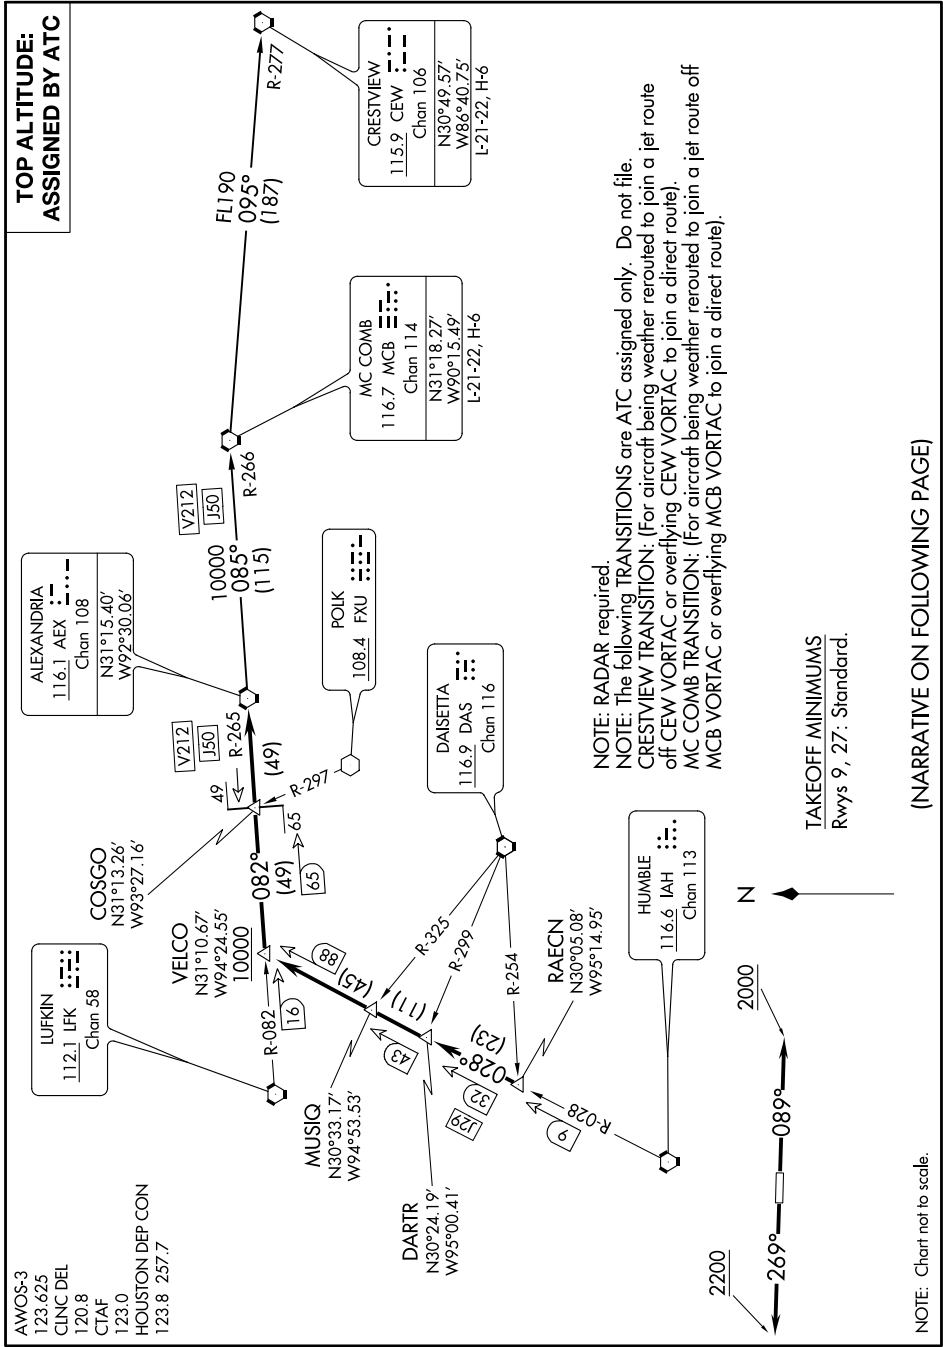

ALEXANDRIA THREE DEPARTURE

SC-5, 23 MAR 2023 to 20 APR 2023

**TOP ALTITUDE:
ASSIGNED BY ATC**

AWOS-3
123.625
CLNC DEL
120.8
CTAF
123.0
HOUSTON DEP CON
123.8 257.7

NOTE: RADAR required.
NOTE: The following TRANSITIONS are ATC assigned only. Do not file.
CRESTVIEW TRANSITION: (For aircraft being weather routed to join a jet route off CEW VORTAC or overlying CEW VORTAC to join a direct route).
MC COMB TRANSITION: (For aircraft being weather routed to join a jet route off MCB VORTAC or overlying MCB VORTAC to join a direct route).

TAKEOFF MINIMUMS
Rwys 9, 27: Standard.

NOTE: Chart not to scale.

(NARRATIVE ON FOLLOWING PAGE)

ALEXANDRIA THREE DEPARTURE

SC-5, 23 MAR 2023 to 20 APR 2023