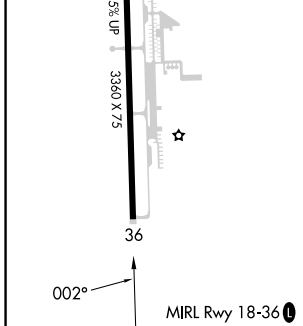

# RNAV (GPS)-B

BOLINGBROOK'S CLOW INTL (1C5)

RNP APCH.		MISSED APPROACH: Climbing left turn to 2300 direct JOT VOR/DME and hold.
Procedure NA at night. Use Lewis University altimeter setting.		
LOT AWOS-3PT <b>126.675</b>	CHICAGO APP CON <b>119.35 354.075</b>	CTAF <b>122.9</b>