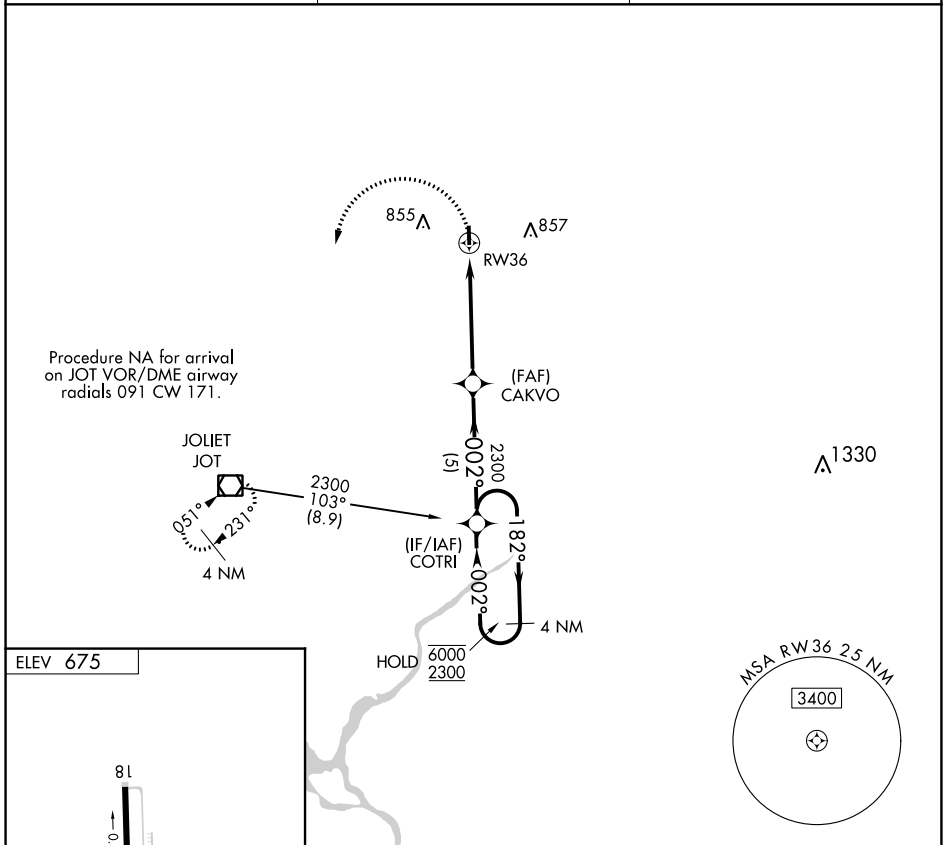

APP CRS <b>002°</b>	Rwy Idg TDZE Apt Elev	<b>N/A</b> <b>N/A</b> <b>675</b>
------------------------	-----------------------------	--

# RNAV (GPS)-B

BOLINGBROOK'S CLOW INTL (1C5)

RNP APCH.		MISSED APPROACH: Climbing left turn to 2300 direct JOT VOR/DME and hold.
Procedure NA at night. Use Lewis University altimeter setting.		
LOT AWOS-3PT <b>126.675</b>	CHICAGO APP CON <b>119.35 354.075</b>	CTAF <b>122.9</b>

CATEGORY	A	B	C	D
CIRCLING	1160-1 485 (500-1)	1220-1 545 (600-1)	NA	

EC-3, 23 MAR 2023 to 20 APR 2023

EC-3, 23 MAR 2023 to 20 APR 2023