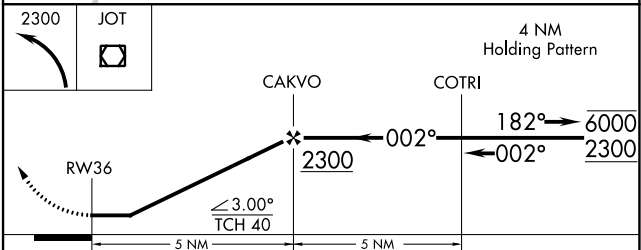

# RNAV (GPS)-B

BOLINGBROOK'S CLOW INTL (1C5)

RNP APCH.		MISSED APPROACH: Climbing left turn to 2300 direct JOT VOR/DME and hold.
Procedure NA at night. Use Lewis University altimeter setting.		
LOT AWOS-3PT <b>126.675</b>	CHICAGO APP CON <b>119.35 354.075</b>	CTAF <b>122.9</b>