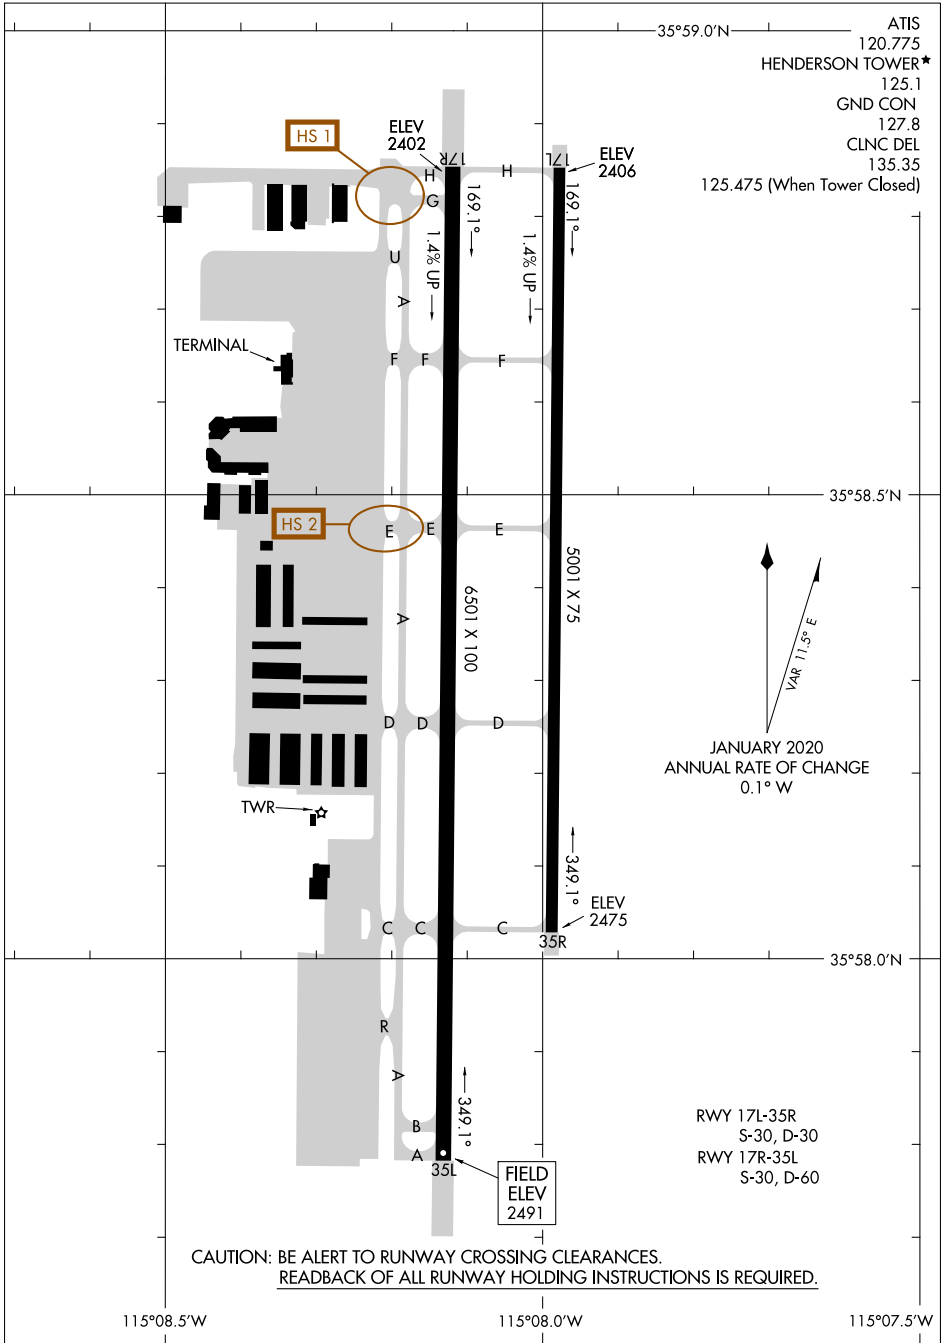

22307

AIRPORT DIAGRAM

AL-6514 (FAA)

HENDERSON EXEC (HND)
LAS VEGAS, NEVADA

SW-4, 23 MAR 2023 to 20 APR 2023

SW-4, 23 MAR 2023 to 20 APR 2023

AIRPORT DIAGRAM

22307

LAS VEGAS, NEVADA
HENDERSON EXEC (HND)