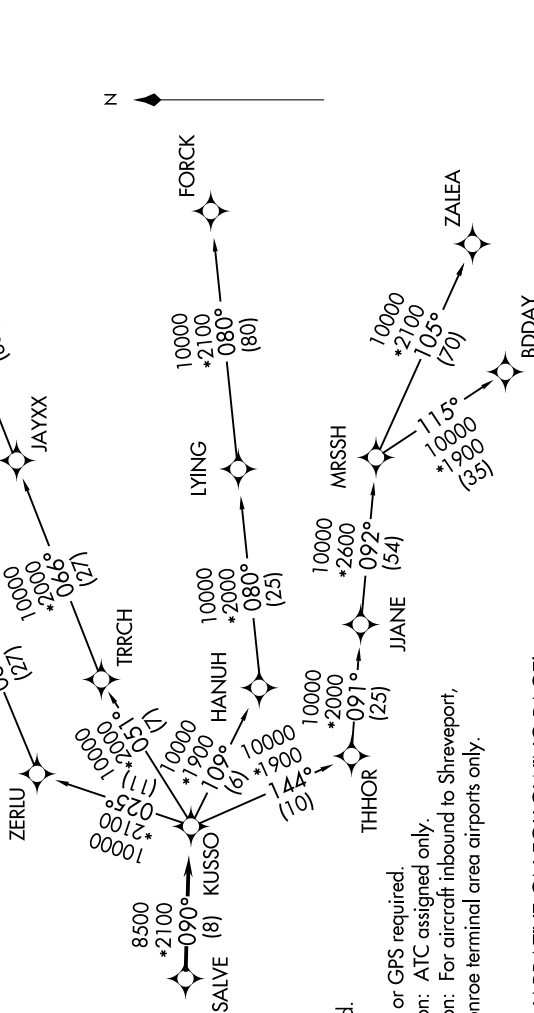

KUSSO ONE DEPARTURE (RNAV)

MESQUITE, TEXAS

SC-2, 23 MAR 2023 to 20 APR 2023

CTAF
120.3
REGIONAL DEP CON
125.2 343.65

**TOP ALTITUDE:
ASSIGNED BY ATC**

TAKEOFF MINIMUMS
Rwys 18, 36: Standard.

- NOTE: RADAR required.
- NOTE: RNAV 1.
- NOTE: DME/DME/IRU or GPS required.
- NOTE: BDDAY Transition: ATC assigned only.
- NOTE: MRSSH Transition: For aircraft inbound to Shreveport, Jackson and Monroe terminal area airports only.

(NARRATIVE ON FOLLOWING PAGE)

NOTE: Chart not to scale.

SC-2, 23 MAR 2023 to 20 APR 2023

KUSSO ONE DEPARTURE (RNAV)