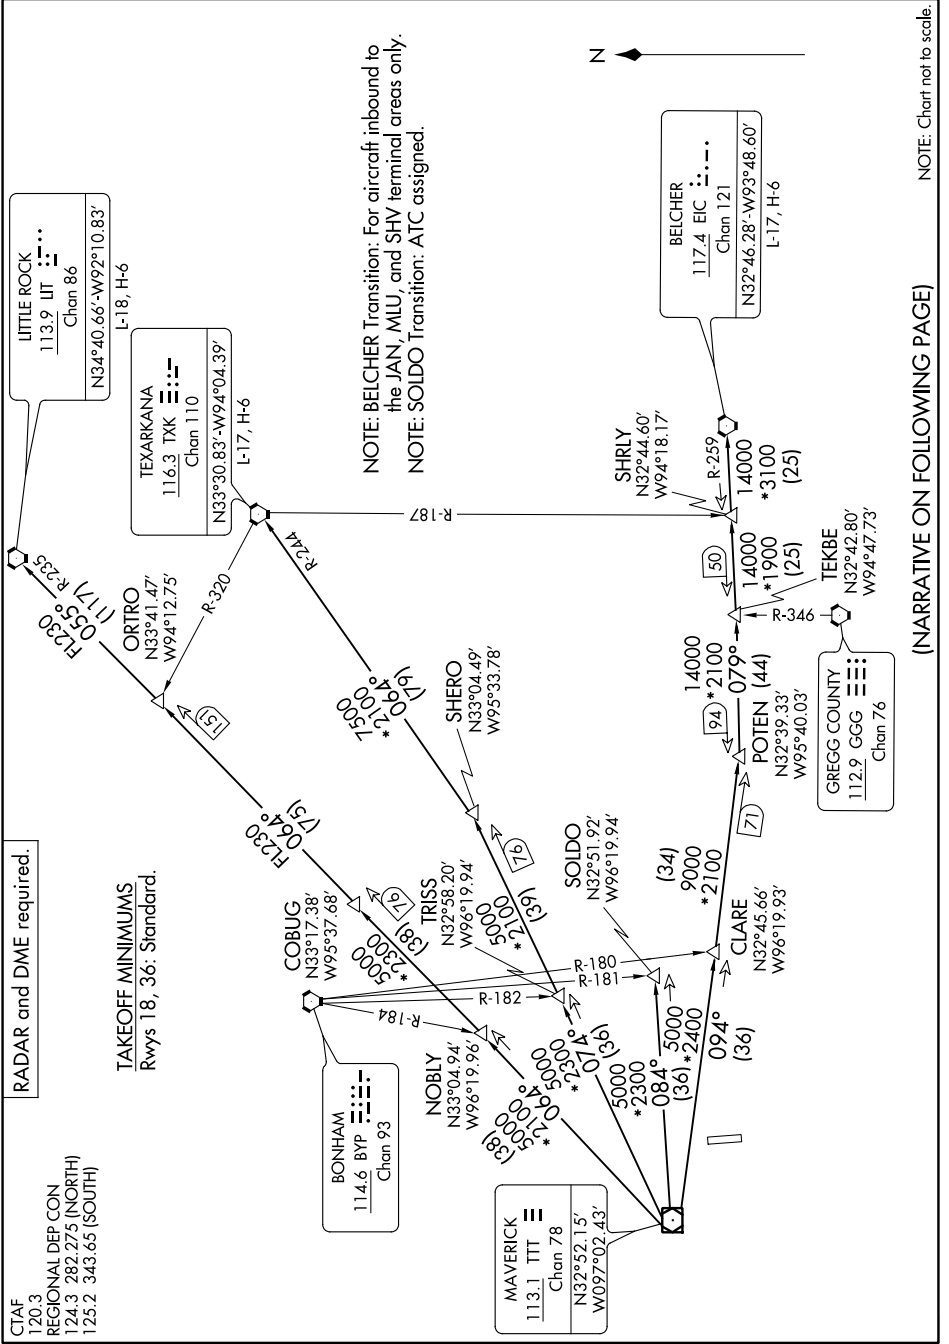

# DALLAS TWO DEPARTURE

MESQUITE, TEXAS

SC-2, 23 MAR 2023 to 20 APR 2023

NOTE: Chart not to scale.

(NARRATIVE ON FOLLOWING PAGE)

SC-2, 23 MAR 2023 to 20 APR 2023

# DALLAS TWO DEPARTURE

MESQUITE, TEXAS