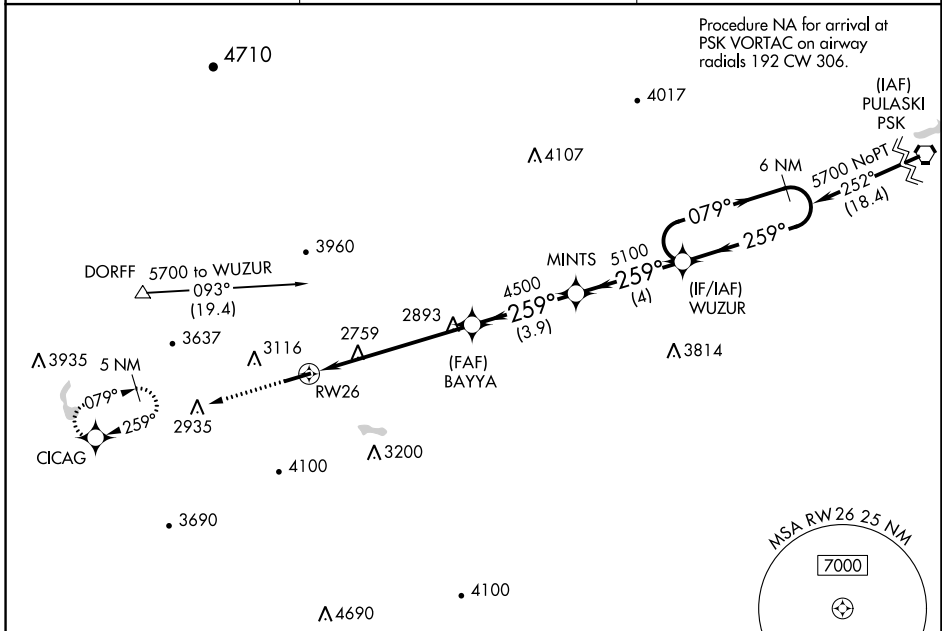

WAAS CH 72802 W26A	APP CRS 259°	Rwy Idg TDZE Apt Elev	5252 2519 2558
--	------------------------	-----------------------------	---

RNAV (GPS) RWY 26

MOUNTAIN EMPIRE (MKJ)

⚠ For uncompensated Baro-VNAV systems, LNAV/VNAV NA below -20°C (-4°F) or above 54°C (130°F). Circling NA north of Rwy 8-26. Rwy 26 helicopter visibility reduction below 3/4 SM NA. DME/DME RNP-0.3 NA.

MISSED APPROACH: Climb to 6200 direct CICAG and hold, continue climb-in-hold to 6200.

AWOS-3 123.875	ATLANTA CENTER 127.85 269.3	UNICOM 122.7 (CTAF) 0
--------------------------	---------------------------------------	---------------------------------

NE-3, 23 MAR 2023 to 20 APR 2023

NE-3, 23 MAR 2023 to 20 APR 2023

ELEV 2558	TDZE 2519
-----------	-----------

CATEGORY	A	B	C	D
LPV DA	3096-2		577 (600-2)	NA
LNAV/VNAV DA	3159-2½		640 (700-2½)	NA
LNAV MDA	3140-1	621 (600-1)	3140-1¾ 621 (600-1¾)	NA
C CIRCLING	3260-1	702 (800-1)	4440-3 1882 (1900-3)	NA