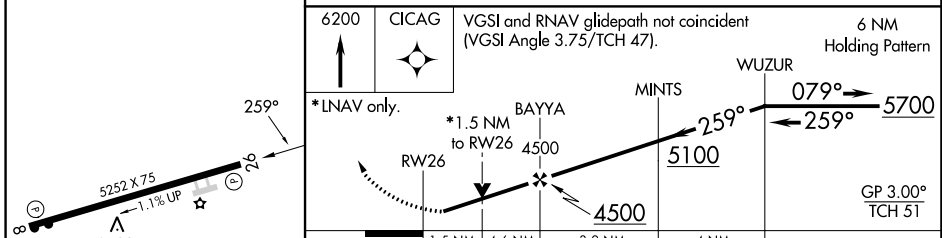

MISSED APPROACH: Climb to 6200 direct CICAG and hold, continue climb-in-hold to 6200.

AWOS-3 123.875	ATLANTA CENTER 127.85 269.3	UNICOM 122.7 (CTAF) 0
--------------------------	---------------------------------------	---------------------------------

NE-3, 23 MAR 2023 to 20 APR 2023

NE-3, 23 MAR 2023 to 20 APR 2023

ELEV 2558	TDZE 2519
-----------	-----------

CATEGORY	A	B	C	D
LPV DA	3096-2		577 (600-2)	NA
LNAV/VNAV DA	3159-2½		640 (700-2½)	NA
LNAV MDA	3140-1	621 (600-1)	3140-1¾ 621 (600-1¾)	NA
C CIRCLING	3260-1	702 (800-1)	4440-3 1882 (1900-3)	NA