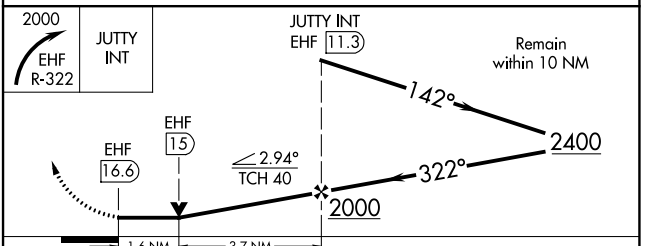

<b>▽</b> NA Circling NA southwest of Rwy 14-32.	MISSED APPROACH: Climbing right turn to 2000 via EHF R-322 to JUTTY INT and hold.
---	---

AWOS-3P <b>119.55</b>	BAKERSFIELD APP CON* <b>118.9</b>	UNICOM <b>122.8</b> (CTAF) <b>0</b>
--------------------------	--------------------------------------	--

SW-3, 23 MAR 2023 to 20 APR 2023

SW-3, 23 MAR 2023 to 20 APR 2023

ELEV 316	<b>D</b>	TDZE 315
----------	----------	----------

MIRL Rwy 14-32  
REIL Rwys 14 and 32  
FAF to MAP 5.3 NM

Knots	60	90	120	150	180
Min:Sec	5:18	3:32	2:39	2:07	1:46

CATEGORY	A	B	C	D
S-32	860-1 545 (600-1)		860-1½ 545 (600-1½)	860-1¾ 545 (600-1¾)
CIRCLING	860-1 544 (600-1)		860-1½ 544 (600-1½)	940-2 624 (700-2)