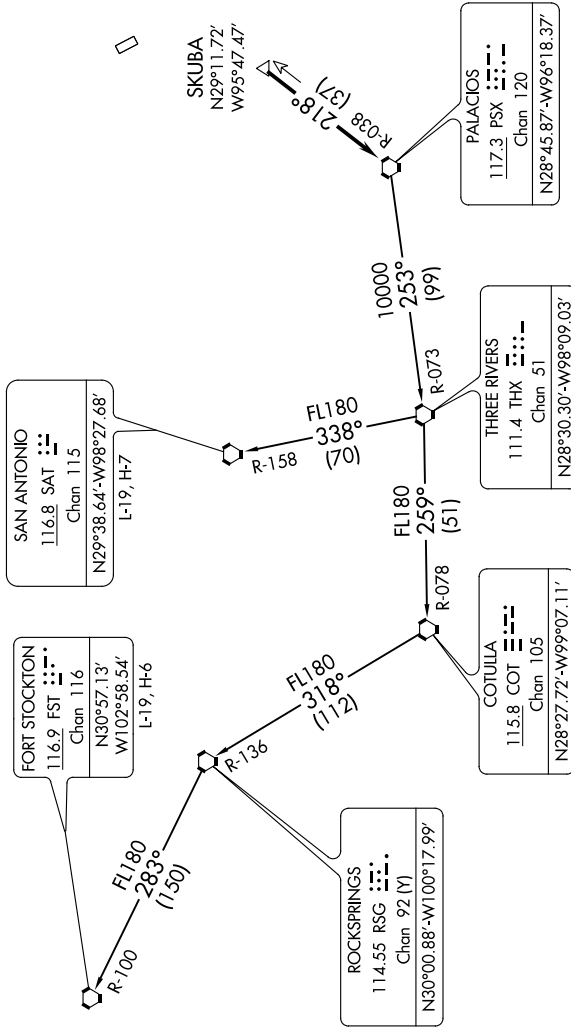

PALACIOS THREE DEPARTURE

SC-5, 23 MAR 2023 to 20 APR 2023

RADAR and DME required.

TOP ALTITUDE:
ASSIGNED BY ATC

TAKEOFF MINIMUMS
Rwys 15, 33: Standard

CINC DEL
121.15
CTAF
123.05
HOUSTON DEP CON
123.8 257.7

(NARRATIVE ON FOLLOWING PAGE)

NOTE: Chart not to scale.

SC-5, 23 MAR 2023 to 20 APR 2023

PALACIOS THREE DEPARTURE