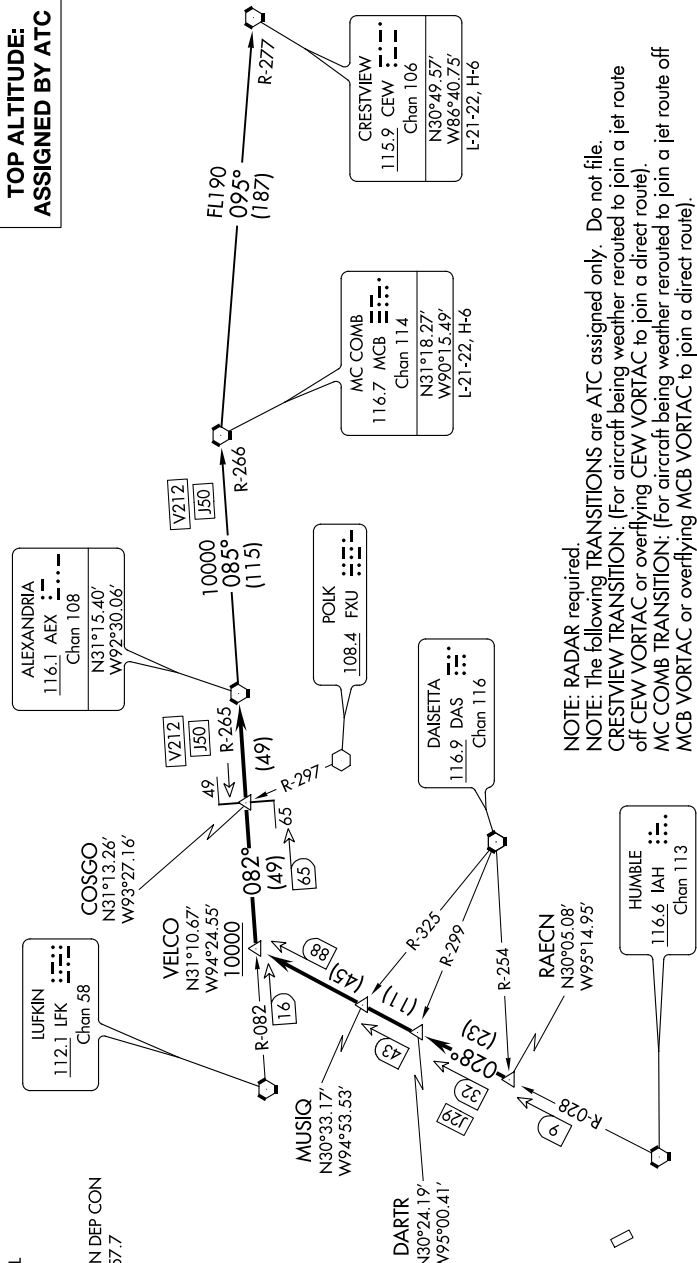

ALEXANDRIA THREE DEPARTURE

SC-5, 23 MAR 2023 to 20 APR 2023

CINC DEL
121.15
CTAF
123.05
HOUSTON DEP CON
123.8 257.7

ALEXANDRIA THREE DEPARTURE

(AEX3.AEX) 07OCT21

HOUSTON, TEXAS
WEST HOUSTON (IWS)

**TOP ALTITUDE:
ASSIGNED BY ATC**

NOTE: RADAR required.
NOTE: The following TRANSITIONS are ATC assigned only. Do not file.
CRESTVIEW TRANSITION: (For aircraft being weather routed to join a jet route off CEW VORTAC or overflying CEW VORTAC to join a direct route).
MC COMB TRANSITION: (For aircraft being weather routed to join a jet route off MCB VORTAC or overflying MCB VORTAC to join a direct route).

TAKEOFF MINIMUMS
Rwys 15, 33: Standard.

(NARRATIVE ON FOLLOWING PAGE)

NOTE: Chart not to scale.