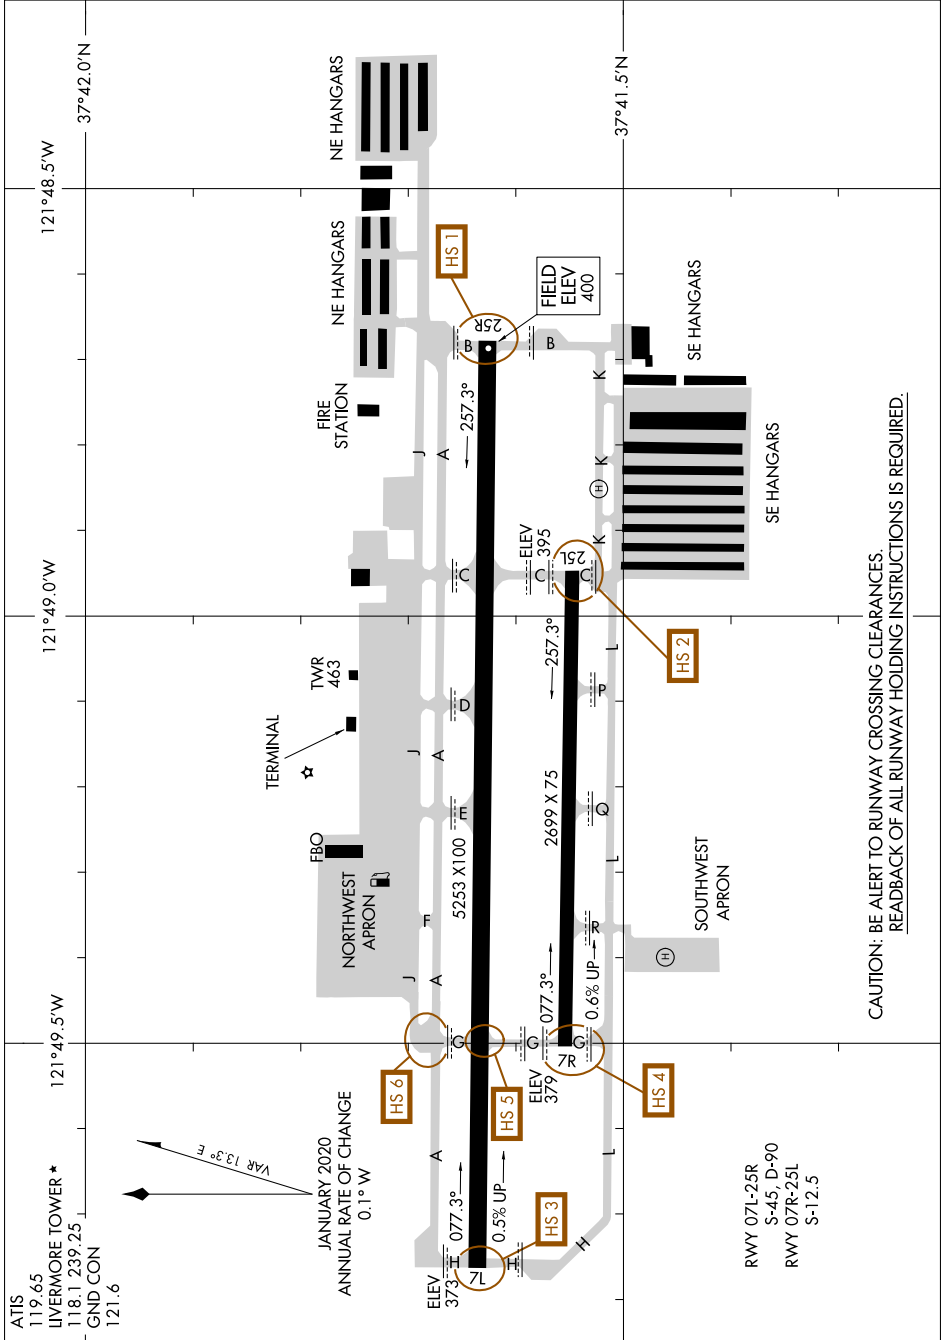

# AIRPORT DIAGRAM

AL-6075 (FAA)

LIVERMORE MUNI (LVK)  
LIVERMORE, CALIFORNIA

SW-2, 23 MAR 2023 to 20 APR 2023

SW-2, 23 MAR 2023 to 20 APR 2023

# AIRPORT DIAGRAM

LIVERMORE, CALIFORNIA  
LIVERMORE MUNI (LVK)