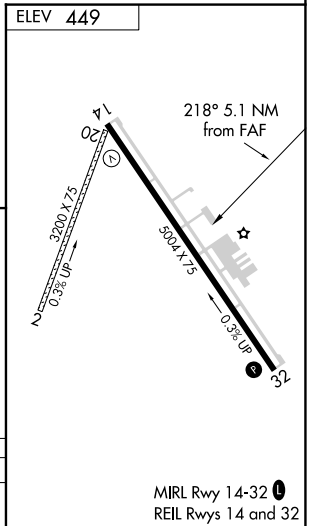

VORTAC CQY 114.8 Chan 95	APP CRS 218°	Rwy Idg TDZE Apt Elev	N/A N/A 449
--	------------------------	-----------------------------	--

VOR/DME-A

C DAVID CAMPBELL FLD-CORSICANA MUNI (CRS)

▼ Procedure NA at night. Circling NA to Rwys 2 and 20.
▲ NA MISSED APPROACH: Climb to 1500 then climbing left turn to 2000 via CQY VORTAC R-218 to YEEST/CQY 8 DME and hold.

ASOS 120.675	FORT WORTH CENTER 135.25 265.1	UNICOM 122.8 (CTAF) 0
------------------------	--	---------------------------------

CATEGORY	A	B	C	D
C CIRCLING	860-1 411 (500-1)	960-1 511 (600-1)	1060-1¾ 611 (700-1¾)	1080-2 631 (700-2)