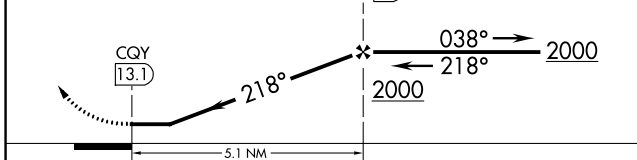

VORTAC CQY 114.8 Chan 95	APP CRS 218°	Rwy Idg TDZE Apt Elev	N/A N/A 449
--	------------------------	-----------------------------	--

VOR/DME-A

C DAVID CAMPBELL FLD-CORSICANA MUNI (CRS)

▼ Procedure NA at night. Circling NA to Rwys 2 and 20.
▲ NA MISSED APPROACH: Climb to 1500 then climbing left turn to 2000 via CQY VORTAC R-218 to YEEST/CQY 8 DME and hold.

ASOS 120.675	FORT WORTH CENTER 135.25 265.1	UNICOM 122.8 (CTAF) 0
------------------------	--	---------------------------------

CATEGORY	A	B	C	D
C CIRCLING	860-1 411 (500-1)	960-1 511 (600-1)	1060-1¾ 611 (700-1¾)	1080-2 631 (700-2)