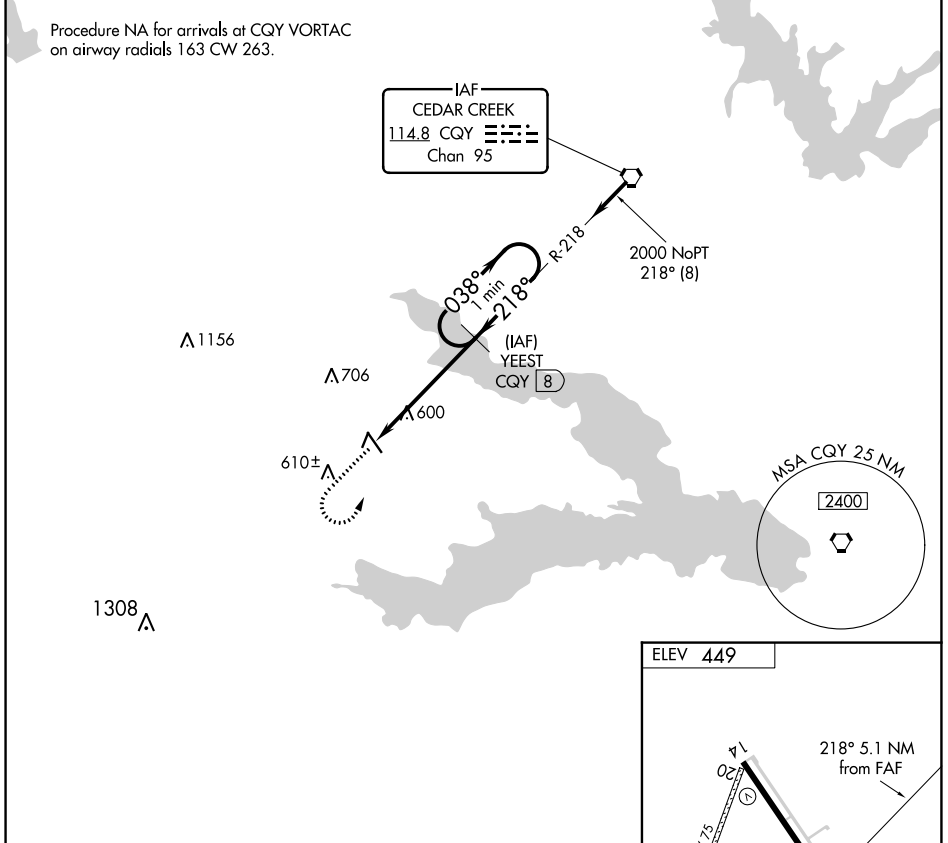

VORTAC CQY 114.8 Chan 95	APP CRS 218°	Rwy Idg TDZE Apt Elev	N/A N/A 449
--	------------------------	-----------------------------	--

VOR/DME-A

C DAVID CAMPBELL FLD-CORSICANA MUNI (CRS)

▼ Procedure NA at night. Circling NA to Rwys 2 and 20.
▲ NA MISSED APPROACH: Climb to 1500 then climbing left turn to 2000 via CQY VORTAC R-218 to YEEST/CQY 8 DME and hold.

ASOS 120.675	FORT WORTH CENTER 135.25 265.1	UNICOM 122.8 (CTAF) 0
------------------------	--	---------------------------------

CATEGORY	A	B	C	D
C CIRCLING	860-1 411 (500-1)	960-1 511 (600-1)	1060-1¾ 611 (700-1¾)	1080-2 631 (700-2)

VOR/DME-A

SC-2, 23 MAR 2023 to 20 APR 2023

SC-2, 23 MAR 2023 to 20 APR 2023