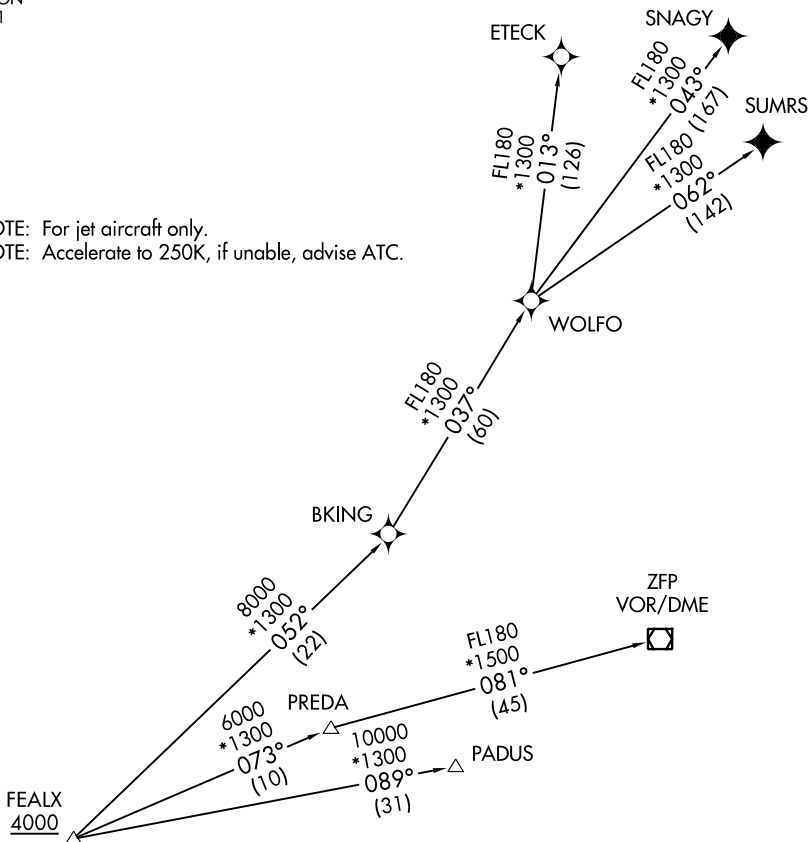

(FEALX2.FEALX) 22167

AL-5972 (FAA)

POMPANO BEACH AIRPARK (PMP)
POMPANO BEACH, FLORIDA

FEALX TWO DEPARTURE (RNAV)

ATIS
120.55
GND CON
121.9
POMPANO BEACH TOWER ★
125.4 (CTAF)
MIAMI DEP CON
126.05 251.1

**TOP ALTITUDE:
ASSIGNED BY ATC**

RNAV 1 - DME/DME/IRU or GPS.
From WOLFO to SNAGY, SUMRS - GPS.

RADAR required.

NOTE: For jet aircraft only.
NOTE: Accelerate to 250K, if unable, advise ATC.

TAKEOFF MINIMUMS

Rwys 6, 24, 28, 33: Standard.

Rwys 10, 15: Standard with minimum climb of 500' per NM to 520.

(NARRATIVE ON FOLLOWING PAGE)

NOTE: Chart not to scale.

SE-3, 23 MAR 2023 to 20 APR 2023

SE-3, 23 MAR 2023 to 20 APR 2023

FEALX TWO DEPARTURE (RNAV)

(FEALX2.FEALX) 19MAY22

POMPANO BEACH, FLORIDA

POMPANO BEACH AIRPARK (PMP)