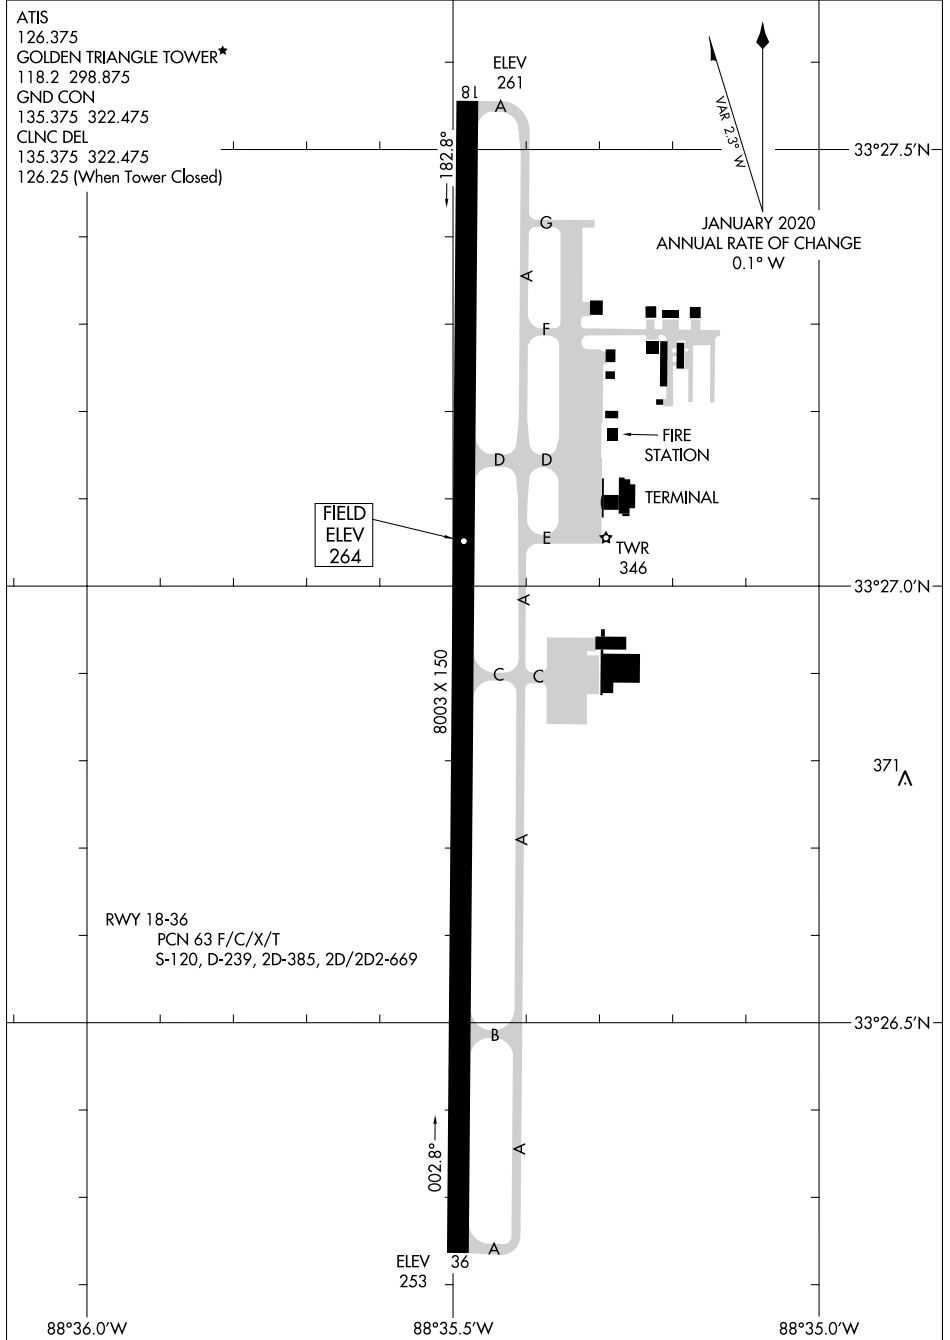

22307

AIRPORT DIAGRAM

AL-5855 (FAA)

GOLDEN TRIANGLE RGNL (GTR)
COLUMBUS/W POINT/STARKVILLE, MISSISSIPPI

ATIS
 126.375
 GOLDEN TRIANGLE TOWER*
 118.2 298.875
 GND CON
 135.375 322.475
 CLNC DEL
 135.375 322.475
 126.25 (When Tower Closed)

SC-4, 23 MAR 2023 to 20 APR 2023

SC-4, 23 MAR 2023 to 20 APR 2023

AIRPORT DIAGRAM

22307

COLUMBUS/W POINT/STARKVILLE, MISSISSIPPI
GOLDEN TRIANGLE RGNL (GTR)