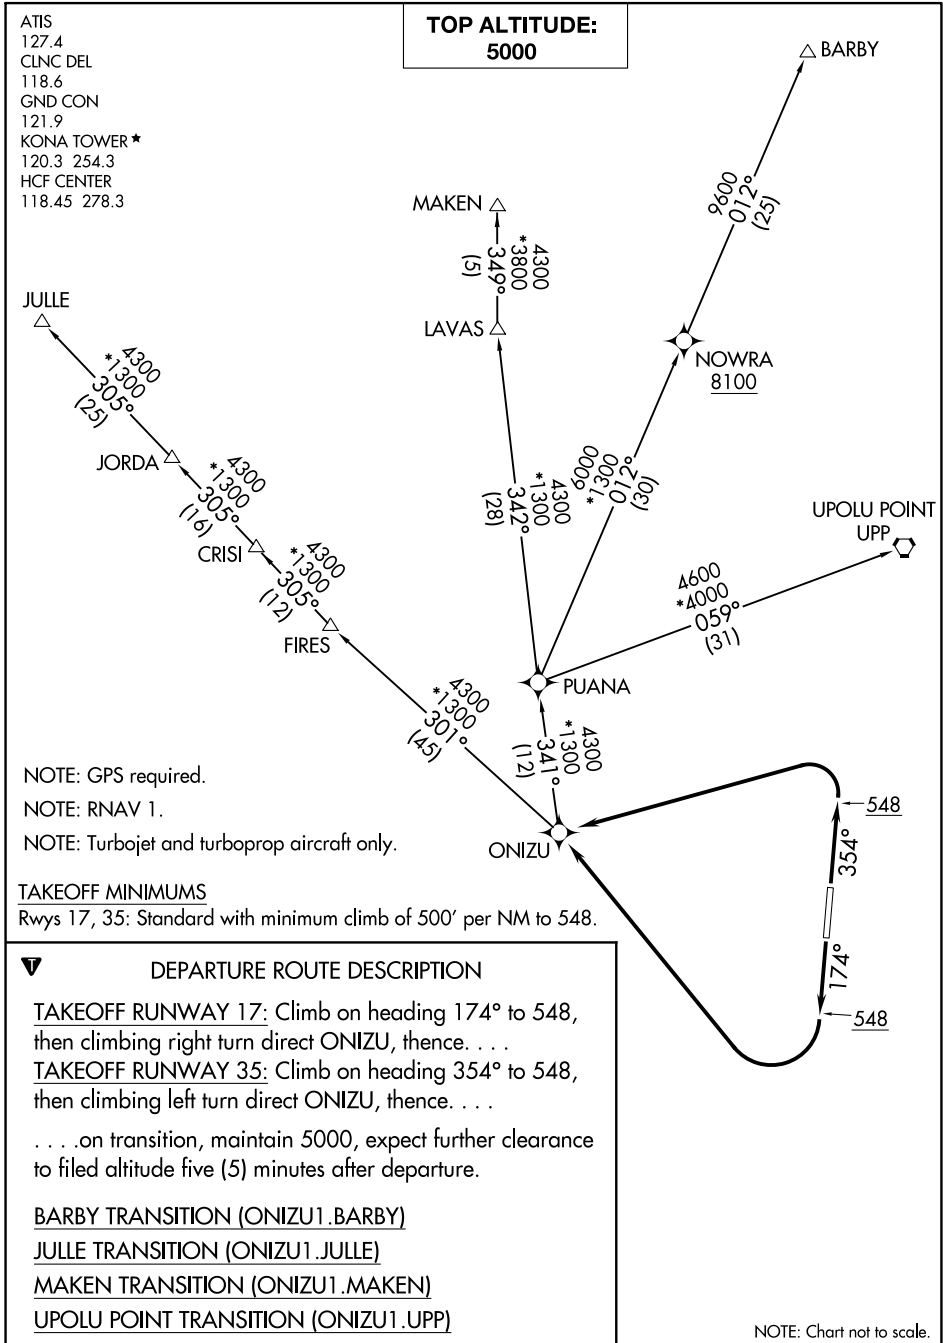

ONIZU ONE DEPARTURE (RNAV)

AL-5761 (FAA)

KAILUA-KONA, HAWAII

PAC, 23 FEB 2023 to 20 APR 2023

PAC, 23 FEB 2023 to 20 APR 2023

ONIZU ONE DEPARTURE (RNAV)

KAILUA-KONA, HAWAII