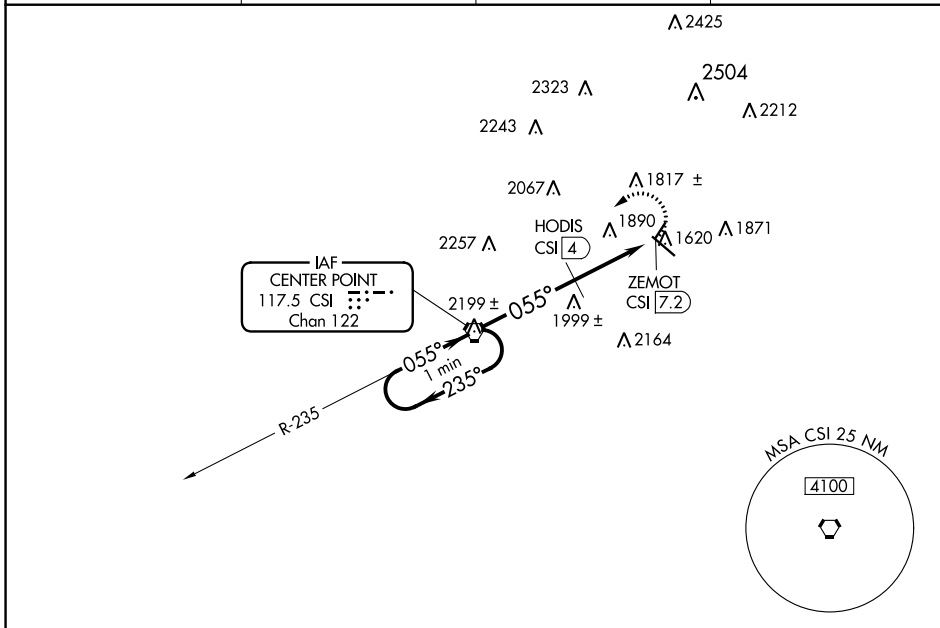

VORTAC CSI 117.5 Chan 122	APP CRS 055°	Rwy Idg TDZE Apt Elev 1617	N/A N/A 1617
---	------------------------	--	--------------------

VOR-A

KERRVILLE MUNI/LOUIS SCHREINER FLD (ERV)

▼ When local altimeter setting not received, use Fredericksburg altimeter setting and increase all MDAs 60 feet, increase Cat C visibility ¼ SM and HODIS fix minimums Cat C visibility ¼ SM.
▲ MISSED APPROACH: Climbing left turn to 4000 direct CSI VORTAC.

AWOS-3 118.125	HOUSTON CENTER 134.95 269.4	CLNC DEL 134.95	UNICOM 122.7 (CTAF) 0
--------------------------	---------------------------------------	---------------------------	---------------------------------

SC-3, 23 MAR 2023 to 20 APR 2023

SC-3, 23 MAR 2023 to 20 APR 2023

CATEGORY	A	B	C	D
C CIRCLING	2440-1¼ 823 (900-1¼)	2440-1¼ 823 (900-1¼)	2440-2½ 823 (900-2½)	NA
HODIS FIX MINIMUMS				
C CIRCLING	2320-1 703 (800-1)	2340-1 723 (800-1)	2380-2¼ 763 (800-2¼)	NA