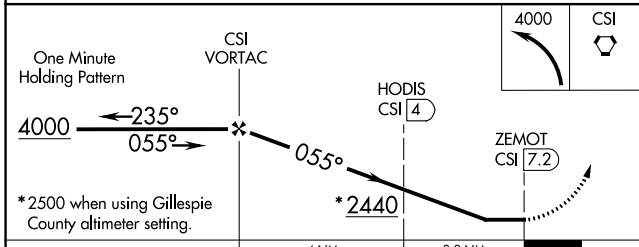

CATEGORY	A	B	C	D
C CIRCLING	2440-1¼ 823 (900-1¼)	2440-1¼ 823 (900-1¼)	2440-2½ 823 (900-2½)	NA
HODIS FIX MINIMUMS				
C CIRCLING	2320-1 703 (800-1)	2340-1 723 (800-1)	2380-2¼ 763 (800-2¼)	NA

VOR-A