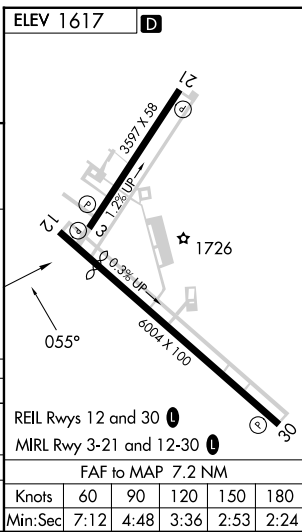

CATEGORY	A	B	C	D
C CIRCLING	2440-1¼ 823 (900-1¼)	2440-1¼ 823 (900-1¼)	2440-2½ 823 (900-2½)	NA
HODIS FIX MINIMUMS				
C CIRCLING	2320-1 703 (800-1)	2340-1 723 (800-1)	2380-2¼ 763 (800-2¼)	NA

VOR-A