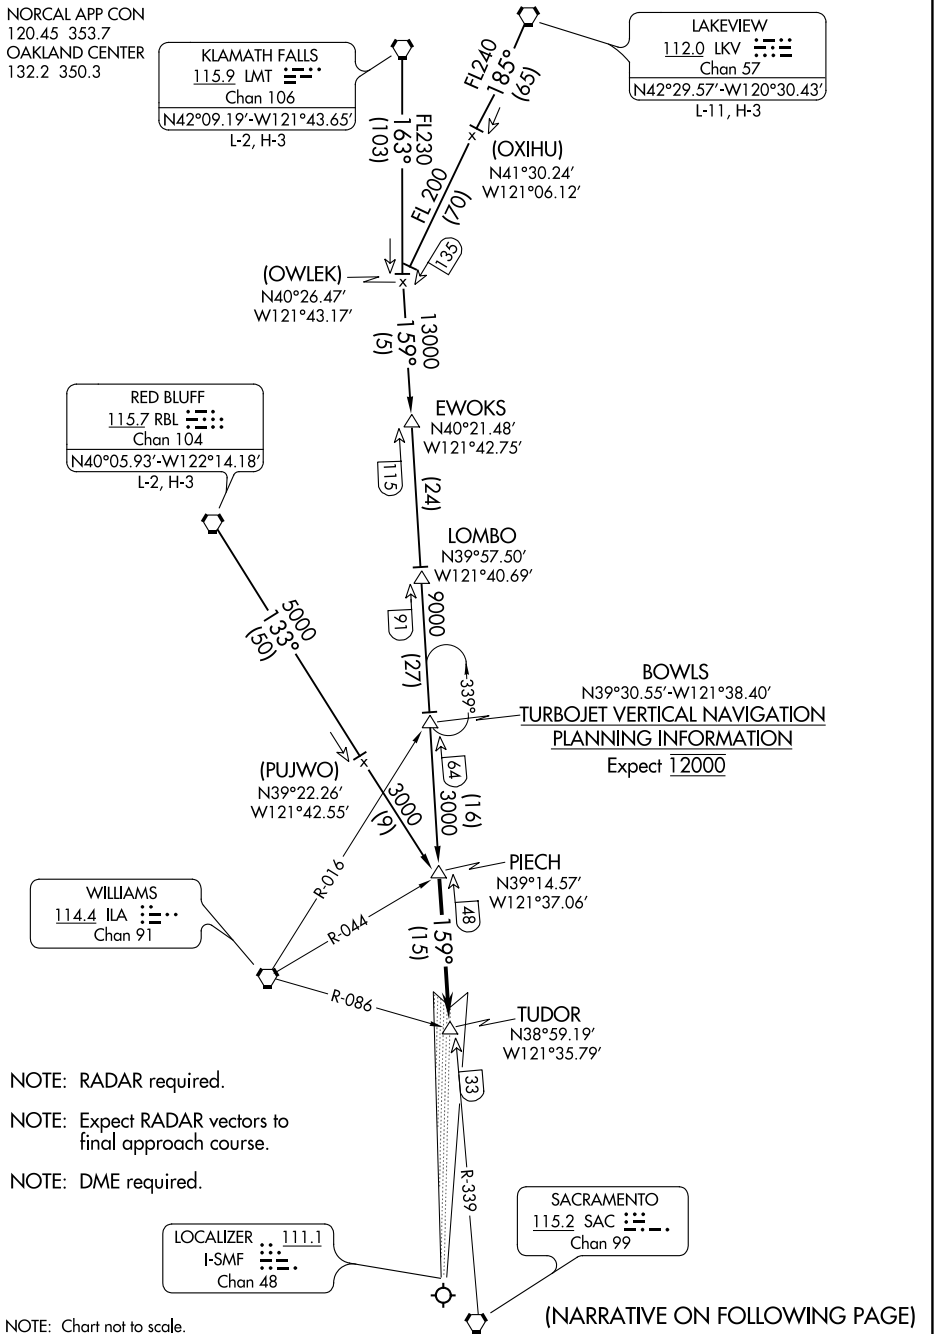

(TUDOR.TUDOR2) 17173
TUDOR TWO ARRIVAL

SACRAMENTO INTL (SMF)
 SACRAMENTO, CALIFORNIA

AL-5490 (FAA)

NORCAL APP CON
 120.45 353.7
 OAKLAND CENTER
 132.2 350.3

KLAMATH FALLS
 115.9 LMT
 Chan 106
 N42°09.19'-W121°43.65'
 L-2, H-3

LAKEVIEW
 112.0 LKV
 Chan 57
 N42°29.57'-W120°30.43'
 L-11, H-3

SW-2, 23 MAR 2023 to 20 APR 2023

SW-2, 23 MAR 2023 to 20 APR 2023

NOTE: RADAR required.

NOTE: Expect RADAR vectors to final approach course.

NOTE: DME required.

LOCALIZER 111.1
 I-SMF
 Chan 48

SACRAMENTO
 115.2 SAC
 Chan 99

NOTE: Chart not to scale.

(NARRATIVE ON FOLLOWING PAGE)

TUDOR TWO ARRIVAL
 (TUDOR.TUDOR2) 09FEB12

SACRAMENTO, CALIFORNIA
 SACRAMENTO INTL (SMF)