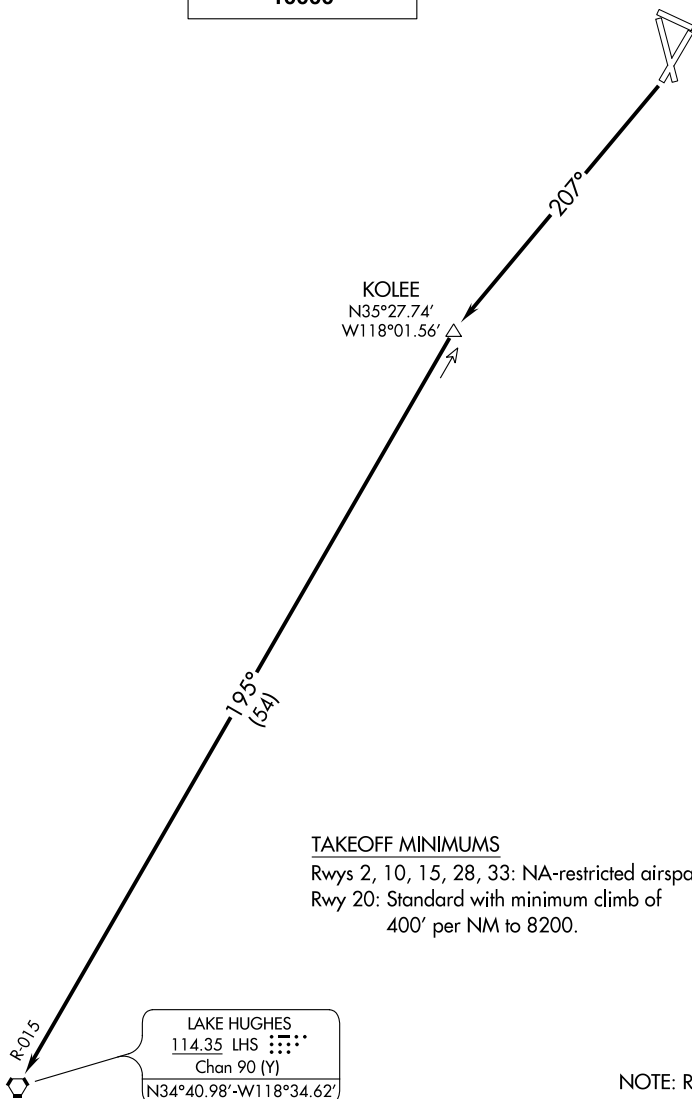

(IYK2.LHS) 19227

AL-5417 (FAA)

INYOKERN (IYK)
INYOKERN, CALIFORNIA

INYOKERN TWO DEPARTURE

JOSHUA DEP CON
133.65 348.7

**TOP ALTITUDE:
10000**

SW-3, 23 MAR 2023 to 20 APR 2023

SW-3, 23 MAR 2023 to 20 APR 2023

TAKEOFF MINIMUMS

Rwys 2, 10, 15, 28, 33: NA-restricted airspace/terrain.

Rwy 20: Standard with minimum climb of 400' per NM to 8200.

NOTE: RADAR required.

NOTE: Chart not to scale.

DEPARTURE ROUTE DESCRIPTION

TAKEOFF RWY 20: Climb to 10000 on heading 207° and LHS VORTAC R-015 to LHS VORTAC, then proceed on course.

INYOKERN TWO DEPARTURE

(IYK2.LHS) 15SEP16

INYOKERN, CALIFORNIA
INYOKERN (IYK)