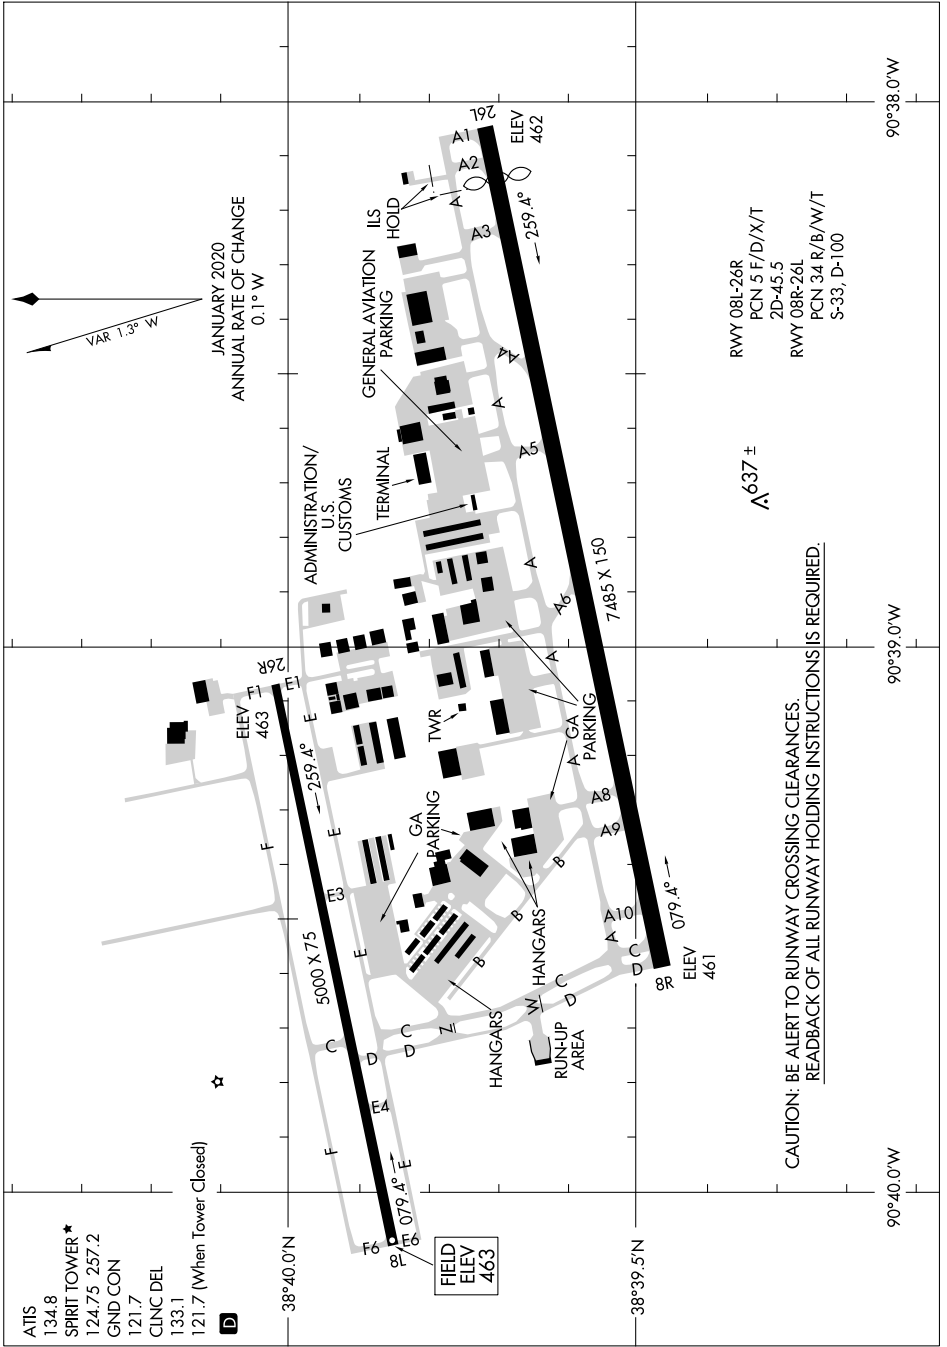

AIRPORT DIAGRAM

AL-5400 (FAA)

SPIRIT OF ST LOUIS (SUS)
ST. LOUIS, MISSOURI

NC-3, 23 MAR 2023 to 20 APR 2023

NC-3, 23 MAR 2023 to 20 APR 2023

AIRPORT DIAGRAM

ST. LOUIS, MISSOURI
SPIRIT OF ST LOUIS (SUS)