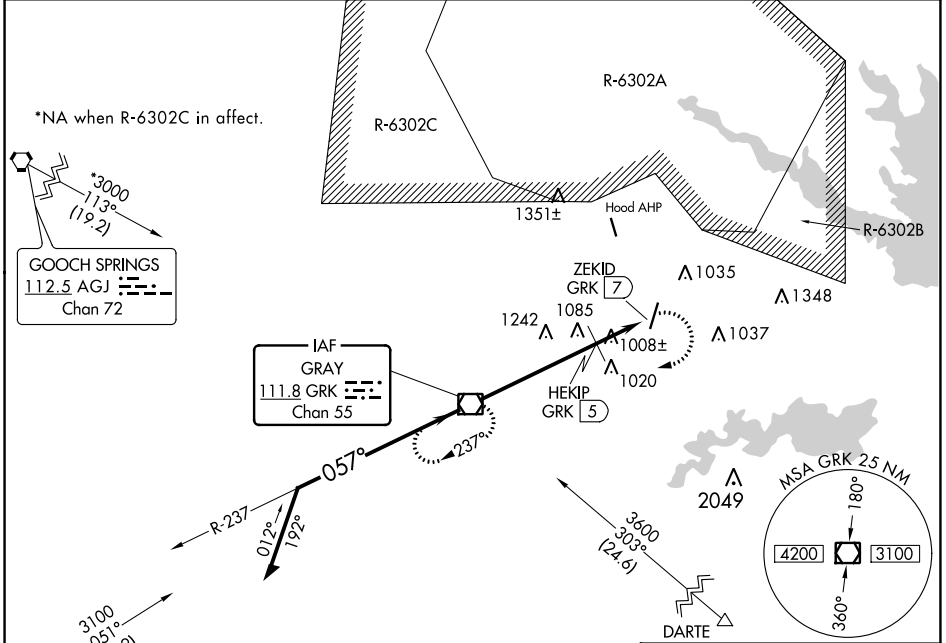

VOR/DME GRK 111.8 Chan 55	APP CRS 057°	Rwy Idg TDZE Apt Elev 848	N/A N/A 848
---	------------------------	--	--------------------------

VOR-A
SKYLARK FLD (IL)E

NA Circling Rwy 19 NA at night.
When local altimeter setting not received, use Robert Gray AAF allimeter setting and increase all MDA 60 feet.

MISSED APPROACH: Climbing right turn to 3000 direct GRK VOR/DME and hold.

AWOS-3PT 128.575	GRAY APP CON 120.075 323.15	CLNC DEL 121.7	UNICOM 122.7 (CTAF) D
----------------------------	---------------------------------------	--------------------------	--

	A	B	C	D
CIRCLING	1620-1 772 (800-1)	1620-1¼ 772 (800-1¼)	1620-2¼ 772 (800-2¼)	NA
HEKIP FIX MINIMUMS (DME REQUIRED)				
CIRCLING	1320-1 472 (500-1)	1360-1 512 (600-1)	1440-1½ 592 (600-1½)	NA

FAF to MAP 7 NM					
Knots	60	90	120	150	180
Min:Sec	7:00	4:40	3:30	2:48	2:20

SC-3, 23 MAR 2023 to 20 APR 2023

SC-3, 23 MAR 2023 to 20 APR 2023