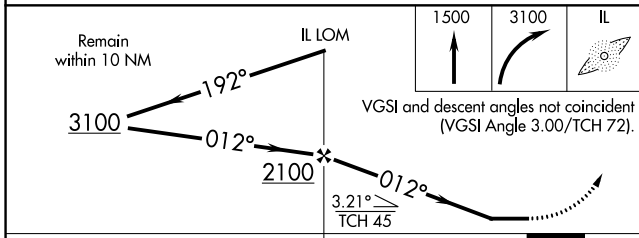

LOC HLE 108.3	APP CRS 012°	Rwy Idg TDZE Apt Elev	4641 843 848

LOC RWY 1

SKYLARK FLD (I.L.E.)

ADF required.	MISSED APPROACH: Climb to 1500 then climbing right turn to 3100 direct IRESH LOM and hold, continue climb-in-hold to 3100.
NA Circling Rwy 19 NA at night.	

AWOS-3PT 128.575	GRAY APP CON 120.075 323.15	CLNC DEL 121.7	UNICOM 122.7 (CTAF)

CATEGORY	A	B	C	D
S-1	1160-1	317 (400-1)		NA
CIRCLING	1300-1 452 (500-1)	1340-1 492 (500-1)	1440-1½ 592 (600-1½)	NA
FAF to MAP 3.6 NM				
Knots: 60 90 120 150 180				
Min:Sec: 3:36 2:24 1:48 1:26 1:12				

SC-3, 23 MAR 2023 to 20 APR 2023

SC-3, 23 MAR 2023 to 20 APR 2023