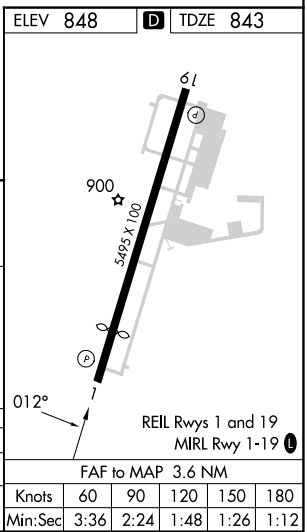

LOC HLE 108.3	APP CRS 012°	Rwy Idg TDZE Apt Elev	4641 843 848
-------------------------	------------------------	-----------------------------	---

LOC RWY 1

SKYLARK FLD (I.L.E.)

ADF required.	MISSED APPROACH: Climb to 1500 then climbing right turn to 3100 direct IRESH LOM and hold, continue climb-in-hold to 3100.
NA Circling Rwy 19 NA at night.	

CATEGORY	A	B	C	D
S-1	1160-1	317 (400-1)		NA
CIRCLING	1300-1 452 (500-1)	1340-1 492 (500-1)	1440-1½ 592 (600-1½)	NA
FAF to MAP 3.6 NM				
Knots: 60 90 120 150 180				
Min:Sec: 3:36 2:24 1:48 1:26 1:12				