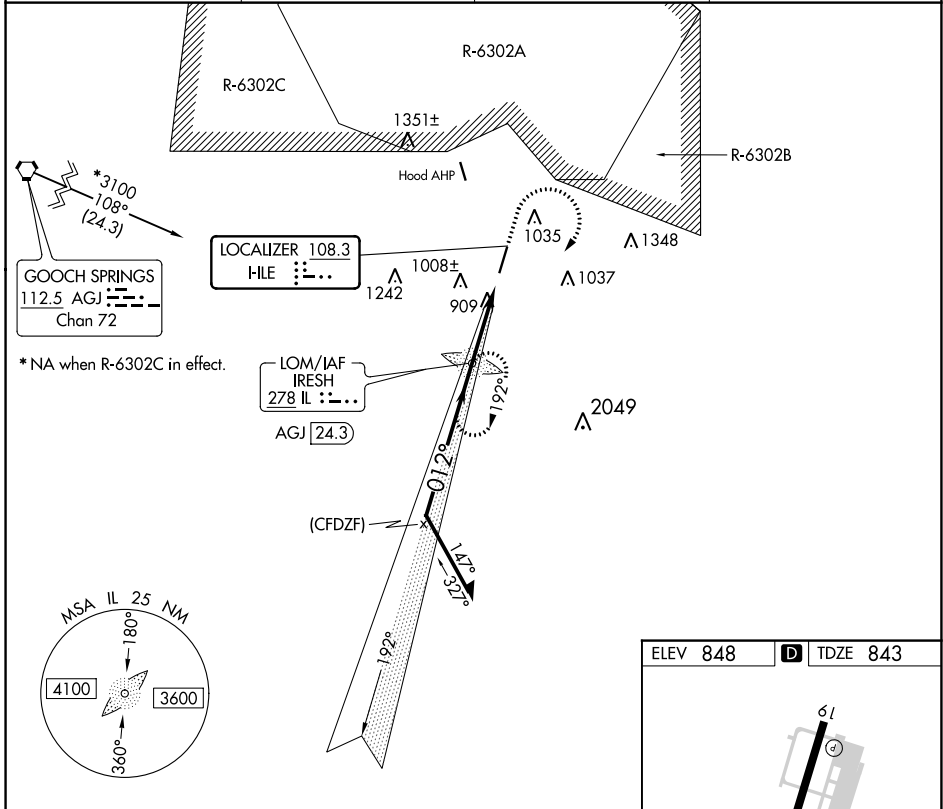

LOC HLE 108.3	APP CRS 012°	Rwy Idg TDZE Apt Elev	4641 843 848
-------------------------	------------------------	-----------------------------	---

LOC RWY 1

SKYLARK FLD (I.L.E.)

ADF required.	MISSED APPROACH: Climb to 1500 then climbing right turn to 3100 direct IRESH LOM and hold, continue climb-in-hold to 3100.
NA Circling Rwy 19 NA at night.	

AWOS-3PT 128.575	GRAY APP CON 120.075 323.15	CLNC DEL 121.7	UNICOM 122.7 (CTAF)
----------------------------	---------------------------------------	--------------------------	-------------------------------

CATEGORY	A	B	C	D
S-1	1160-1	317 (400-1)		NA
CIRCLING	1300-1 452 (500-1)	1340-1 492 (500-1)	1440-1½ 592 (600-1½)	NA
FAF to MAP 3.6 NM				
Knots: 60 90 120 150 180				
Min:Sec: 3:36 2:24 1:48 1:26 1:12				

SC-3, 23 MAR 2023 to 20 APR 2023

SC-3, 23 MAR 2023 to 20 APR 2023