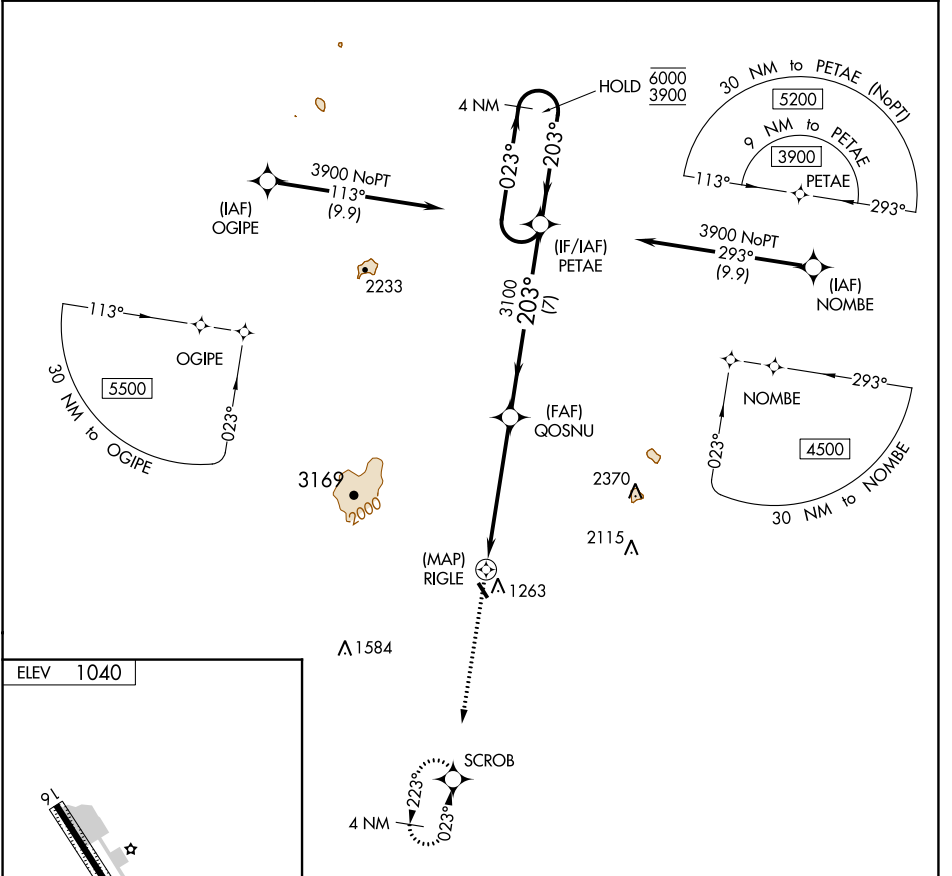

APP CRS	Rwy Idg	N/A
203°	TDZE	N/A
	Apt Elev	1040

RNAV (GPS)-C

JAFFREY AIRFIELD SILVER RANCH (A/FN)

RNP APCH.		MISSED APPROACH: Climb to 3000 direct SCROB and hold.
ASOS 135.875	BOSTON CENTER 123.75 338.2	UNICOM 122.8 (CTAF)

3000	SCROB	4 NM Holding Pattern			
RIGLE		QOSNU	PETAE	6000	3900
-5.5 NM		7 NM			
CATEGORY	A	B	C	D	
C CIRCLING	1680-1 640 (700-1)	1840-1 800 (800-1)	NA		

NE-1, 23 MAR 2023 to 20 APR 2023

NE-1, 23 MAR 2023 to 20 APR 2023