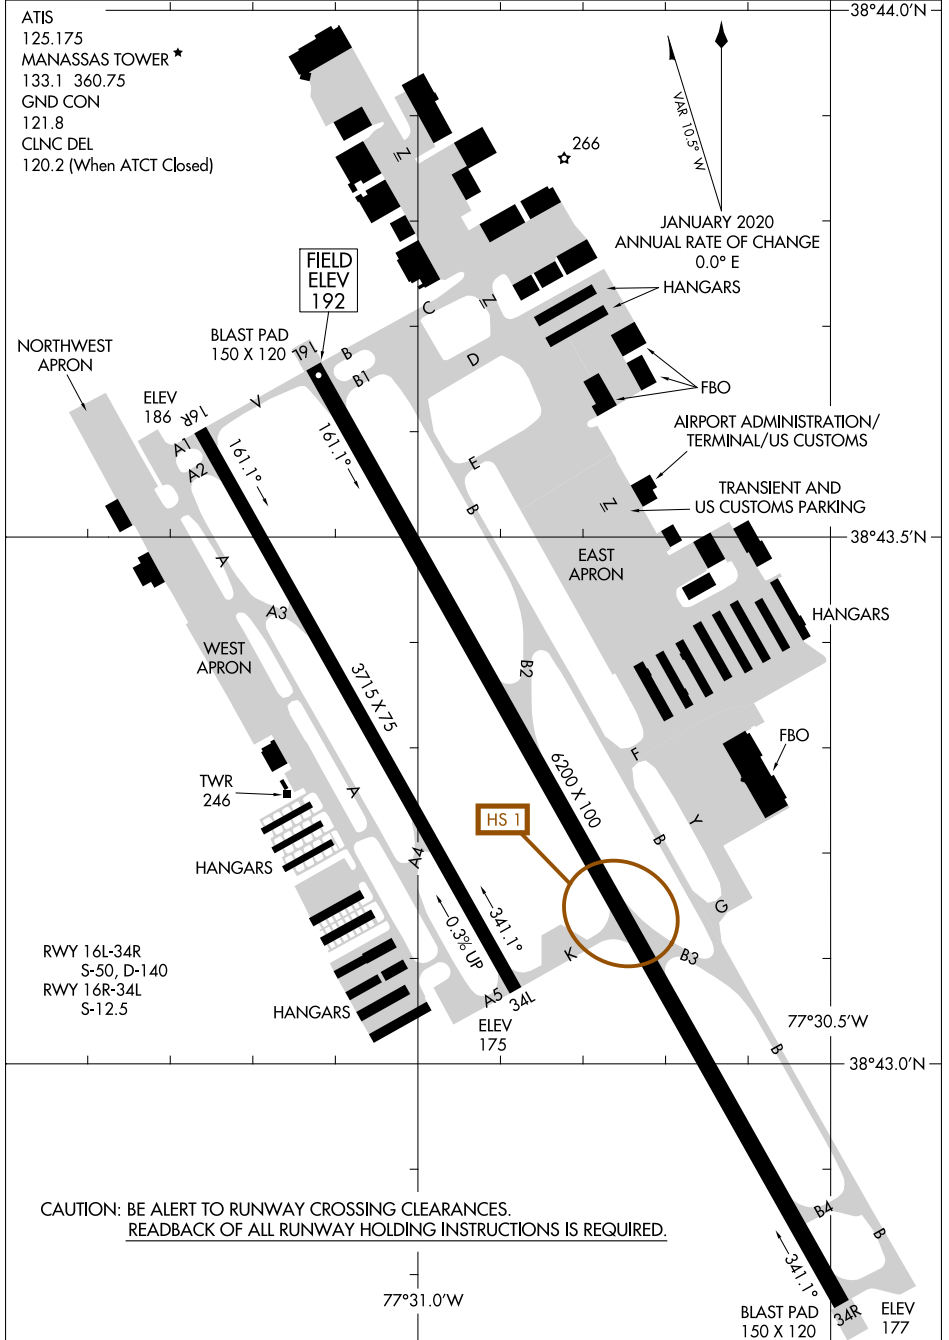

AIRPORT DIAGRAM

AL-5326 (FAA)

MANASSAS RGNL/HARRY P DAVIS FLD (H.E.F.)

WASHINGTON, D.C.

NE-3, 23 MAR 2023 to 20 APR 2023

NE-3, 23 MAR 2023 to 20 APR 2023

AIRPORT DIAGRAM

MANASSAS RGNL/HARRY P DAVIS FLD (H.E.F.)

WASHINGTON, D.C.