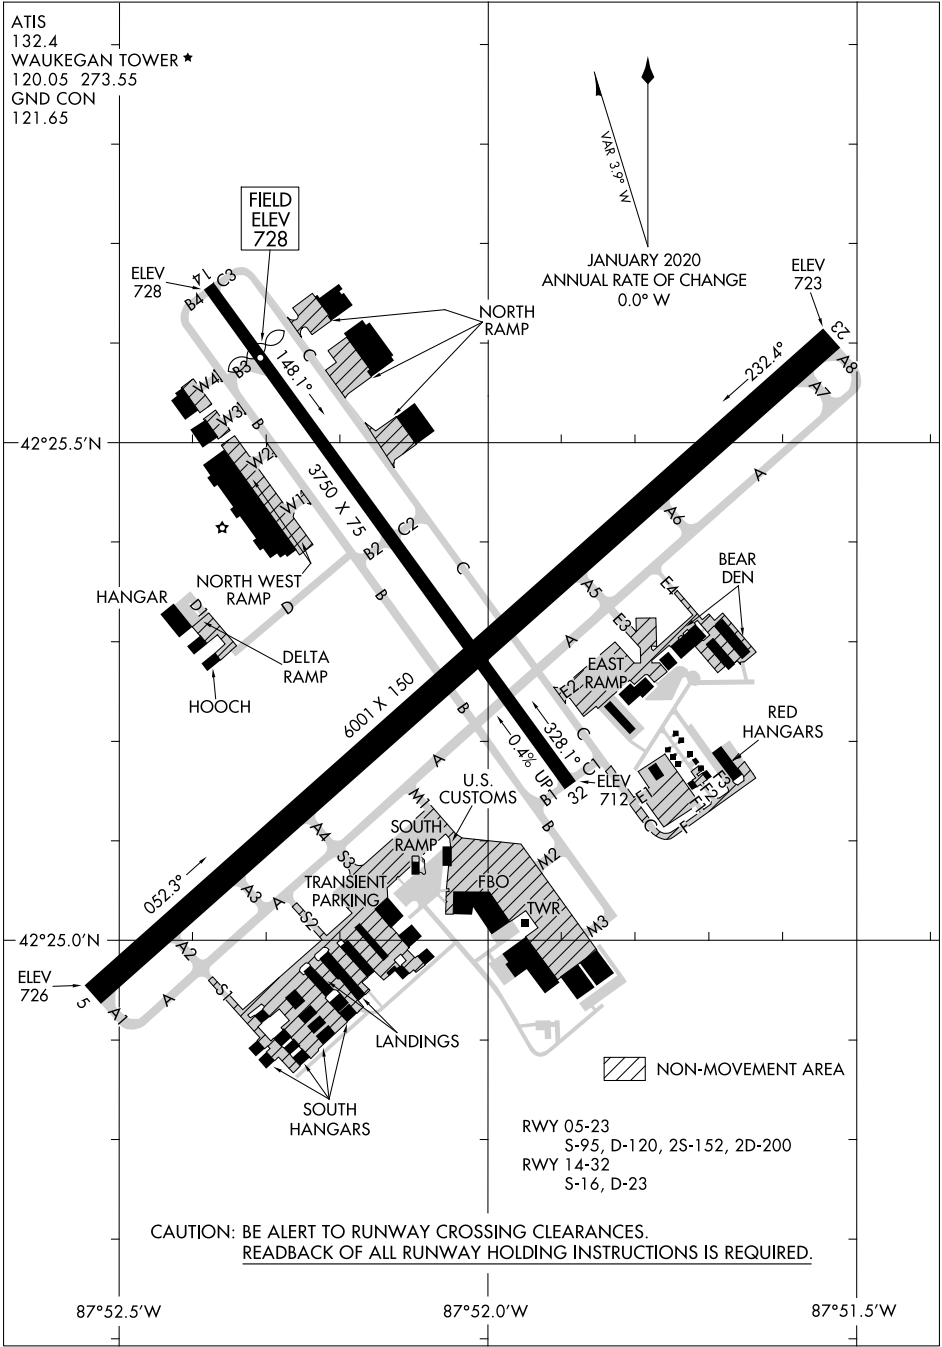

# AIRPORT DIAGRAM

AL-5324 (FAA)

WAUKEGAN NTL (UGN)  
CHICAGO/WAUKEGAN, ILLINOIS

ATIS  
132.4  
WAUKEGAN TOWER ★  
120.05 273.55  
GND CON  
121.65

EC-3, 23 MAR 2023 to 20 APR 2023

EC-3, 23 MAR 2023 to 20 APR 2023

# AIRPORT DIAGRAM

CHICAGO/WAUKEGAN, ILLINOIS  
WAUKEGAN NTL (UGN)