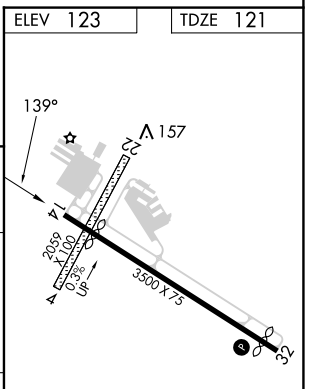

WAAS CH 90444 W14A	APP CRS 139°	Rwy Idg TDZE Apt Elev	2991 121 123
--	------------------------	-----------------------------	---

RNAV (GPS) Z RWY 14

MANSFIELD MUNI (1B9)

RNP APCH - GPS.

⚠ Circling NA to Rwys 4 and 22. Procedure NA at night. Rwy 14 helicopter visibility reduction below 1 SM NA. Use Taunton altimeter setting.

MISSED APPROACH: Climb to 700 then climbing left turn to 2000 direct BURDY and hold.

TAN ASOS 132.675	BOSTON APP CON 124.1	UNICOM 123.0 (CTAF)
----------------------------	--------------------------------	-------------------------------