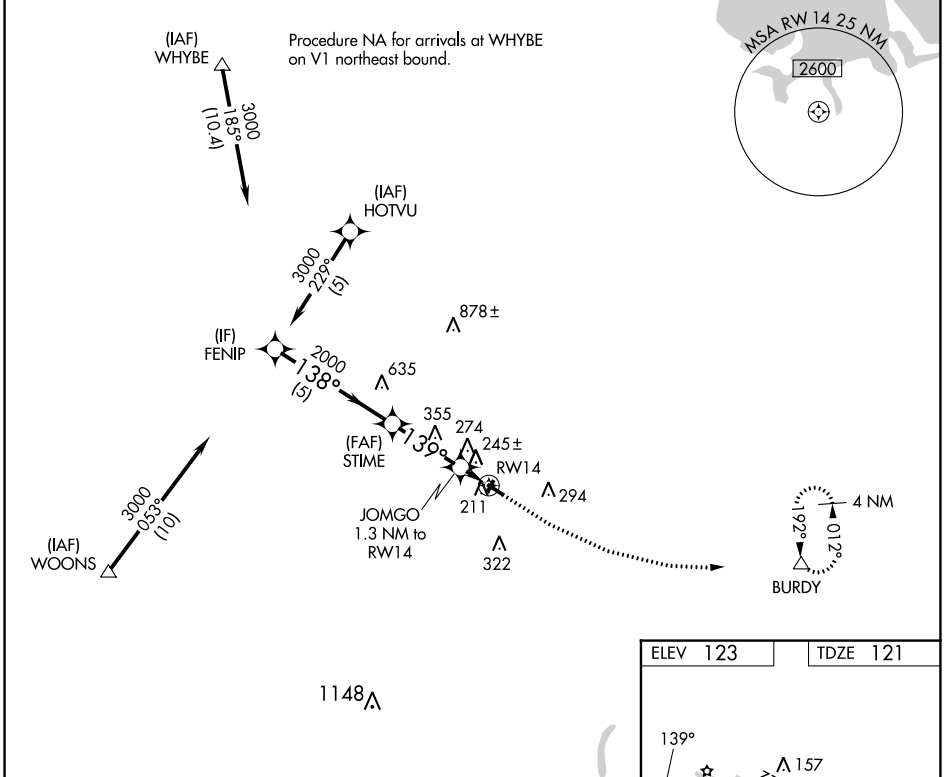

WAAS CH 90444 W14A	APP CRS 139°	Rwy Idg TDZE Apt Elev	2991 121 123
--	------------------------	-----------------------------	---

RNAV (GPS) Z RWY 14

MANSFIELD MUNI (1B9)

RNP APCH - GPS.

⚠ Circling NA to Rwys 4 and 22. Procedure NA at night. Rwy 14 helicopter visibility reduction below 1 SM NA. Use Taunton altimeter setting.

MISSED APPROACH: Climb to 700 then climbing left turn to 2000 direct BURDY and hold.

TAN ASOS 132.675	BOSTON APP CON 124.1	UNICOM 123.0 (CTAF)
----------------------------	--------------------------------	-------------------------------

CATEGORY	A	B	C	D
LPV DA	523-1 1/8	402 (400-1 1/8)		NA
LNAV MDA	540-1	419 (500-1)		NA
C CIRCLING	600-1 477 (500-1)	640-1 517 (600-1)		NA

NE-1, 23 MAR 2023 to 20 APR 2023

NE-1, 23 MAR 2023 to 20 APR 2023