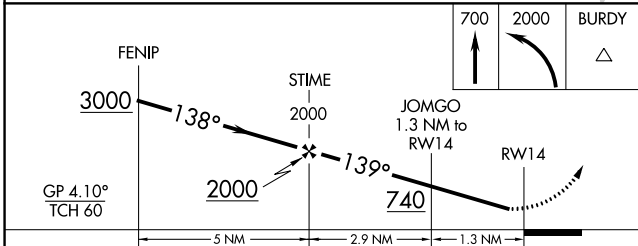

WAAS CH 90444 W14A	APP CRS 139°	Rwy Idg TDZE Apt Elev	2991 121 123
--	------------------------	-----------------------------	---

RNAV (GPS) Z RWY 14

MANSFIELD MUNI (1B9)

RNP APCH - GPS.

⚠ Circling NA to Rwys 4 and 22. Procedure NA at night. Rwy 14 helicopter visibility reduction below 1 SM NA. Use Taunton altimeter setting.

MISSED APPROACH: Climb to 700 then climbing left turn to 2000 direct BURDY and hold.

TAN ASOS 132.675	BOSTON APP CON 124.1	UNICOM 123.0 (CTAF)
----------------------------	--------------------------------	-------------------------------