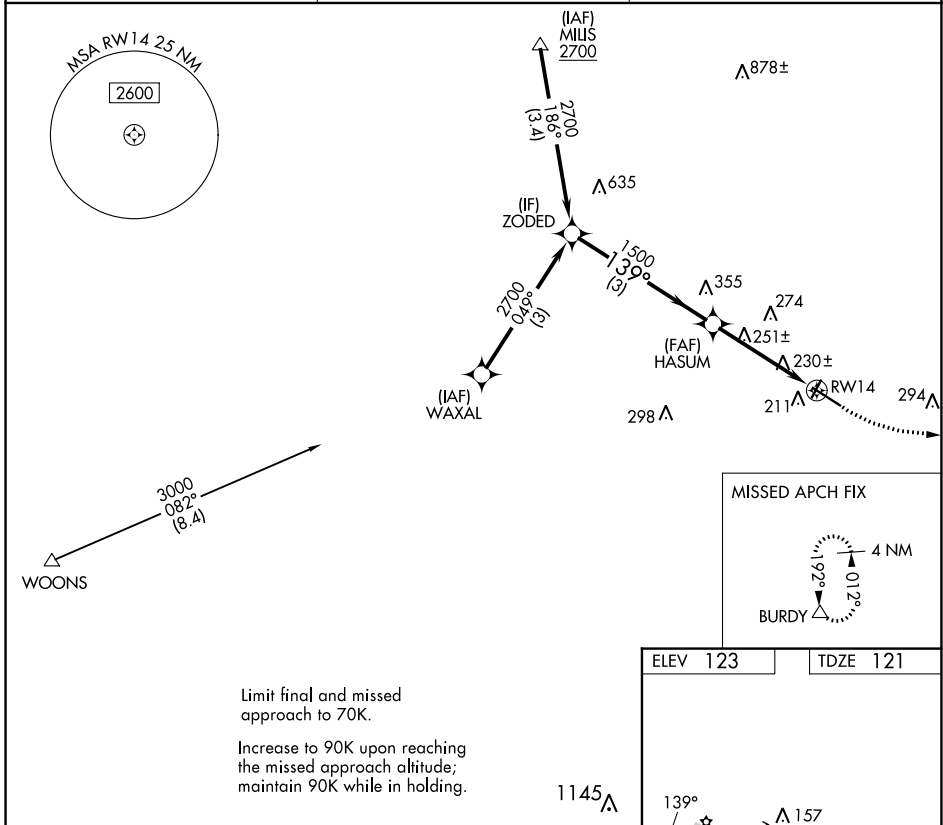

WAAS CH <b>50444</b> <b>W14B</b>	APP CRS <b>139°</b>	Rwy ldg 2991 TDZE 121 Apt Elev 123
--	------------------------	---

# COPTER RNAV (GPS) Y RWY 14

MANSFIELD MUNI (1B9)

RNP APCH - GPS.		MISSED APPROACH: Climbing left turn to 2000 direct BURDY and hold.
<p>Procedure NA at night. Use Taunton altimeter setting.</p>		
TAN ASOS <b>132.675</b>	BOSTON APP CON <b>124.1</b>	UNICOM <b>123.0 (CTAF)</b>

NE-1, 23 MAR 2023 to 20 APR 2023

NE-1, 23 MAR 2023 to 20 APR 2023