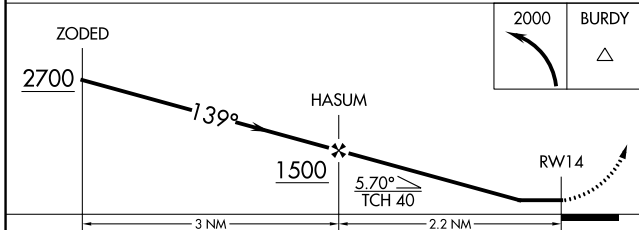

WAAS CH 50444 W14B	APP CRS 139°	Rwy ldg 2991 TDZE 121 Apt Elev 123

COPTER RNAV (GPS) Y RWY 14

MANSFIELD MUNI (1B9)

RNP APCH - GPS.		MISSED APPROACH: Climbing left turn to 2000 direct BURDY and hold.
Procedure NA at night. Use Taunton altimeter setting.		
TAN ASOS 132.675	BOSTON APP CON 124.1	UNICOM 123.0 (CTAF)

NE-1, 23 MAR 2023 to 20 APR 2023

NE-1, 23 MAR 2023 to 20 APR 2023