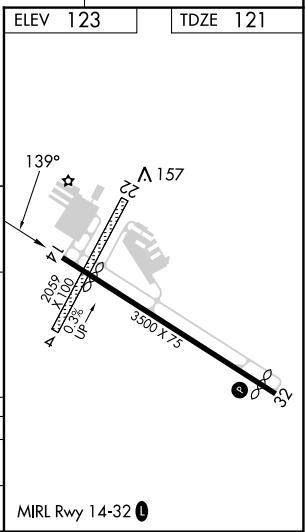

WAAS CH <b>50444</b> <b>W14B</b>	APP CRS <b>139°</b>	Rwy ldg 2991 TDZE 121 Apt Elev 123
--	------------------------	---

# COPTER RNAV (GPS) Y RWY 14

MANSFIELD MUNI (1B9)

RNP APCH - GPS.		MISSED APPROACH: Climbing left turn to 2000 direct BURDY and hold.
<p>Procedure NA at night. Use Taunton altimeter setting.</p>		
TAN ASOS <b>132.675</b>	BOSTON APP CON <b>124.1</b>	UNICOM <b>123.0 (CTAF)</b>