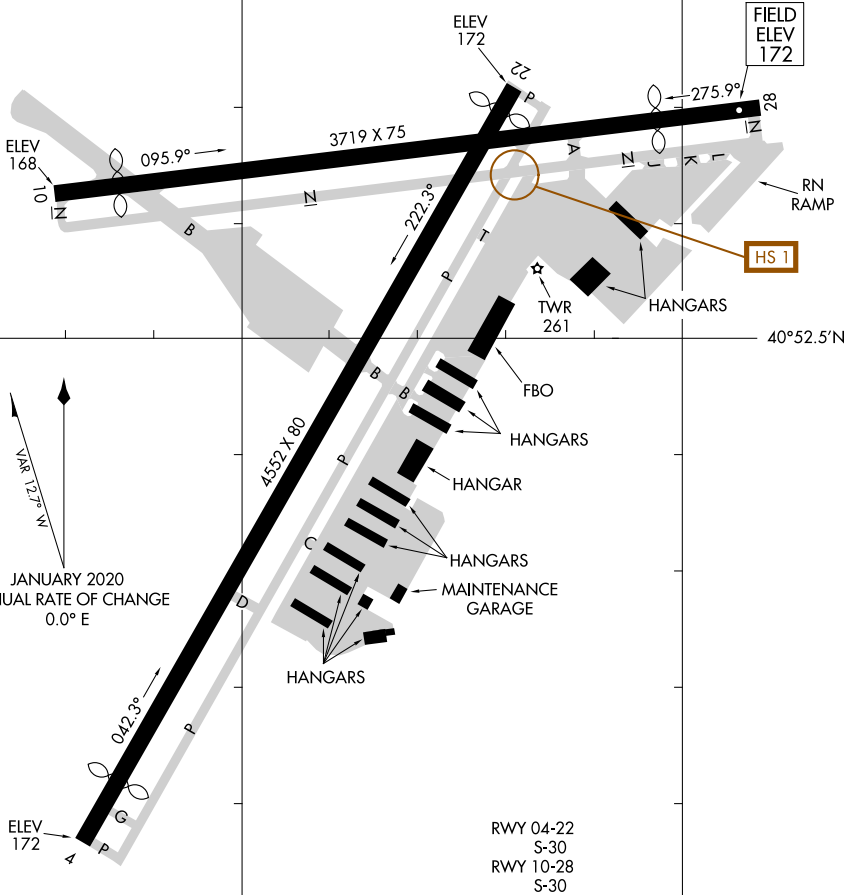

23054

AIRPORT DIAGRAM

AL-5275 (FAA)

ESSEX COUNTY (CDW)
CALDWELL, NEW JERSEY

ATIS
 135.5
 CALDWELL TOWER ★
 119.8
 GND CON
 121.9
 CLNC DEL
 121.1

NE-2, 23 MAR 2023 to 20 APR 2023

NE-2, 23 MAR 2023 to 20 APR 2023

VAR 127° W
 JANUARY 2020
 ANNUAL RATE OF CHANGE
 0.0° E

CAUTION: BE ALERT TO RUNWAY CROSSING CLEARANCES.
 READBACK OF ALL RUNWAY HOLDING INSTRUCTIONS IS REQUIRED.

74°17.0'W

74°16.5'W

AIRPORT DIAGRAM

23054

CALDWELL, NEW JERSEY
ESSEX COUNTY (CDW)