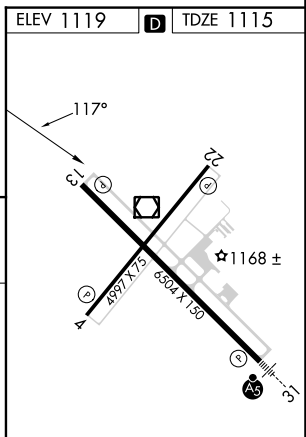

CATEGORY	A	B	C	D
S-13	1520-1	405 (500-1)	1520-1¼	405 (500-1¼)

HIRL Rwy 13-31
MIRL Rwy 4-22
REIL Rws 4, 13, and 22