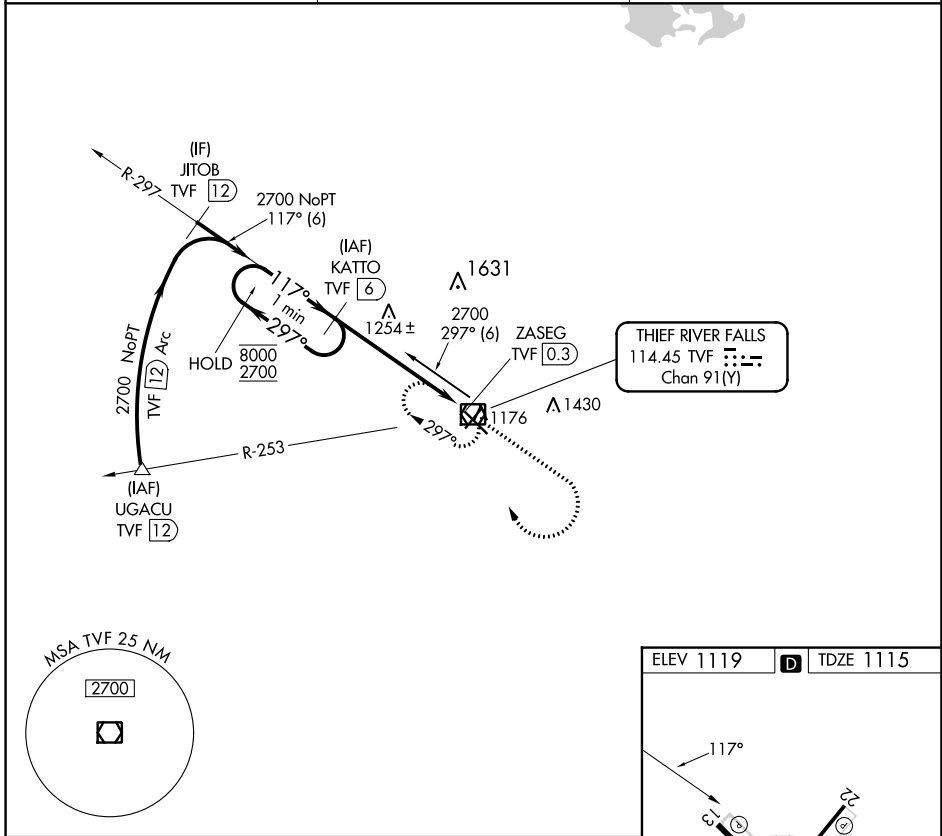

VOR/DME TVF <b>114.45</b> Chan <b>91(Y)</b>	APP CRS <b>117°</b>	Rwy Idg TDZE <b>1115</b> Apt Elev <b>1119</b>	<b>6504</b>
---	------------------------	---	-------------

# VOR Z RWY 13

THIEF RIVER FALLS RGNL (TVF)

DME required.	MISSED APPROACH: Climb to 2700 then right turn direct TVF VOR/DME and hold.
---------------	---

AWOS-3PT <b>119.025</b>	MINNEAPOLIS CENTER <b>132.15 269.6</b>	UNICOM <b>122.8 (CTAF)</b>
----------------------------	---	-------------------------------

NC-1, 23 MAR 2023 to 20 APR 2023

NC-1, 23 MAR 2023 to 20 APR 2023

CATEGORY	A	B	C	D
S-13	1520-1	405 (500-1)	1520-1¼	405 (500-1¼)

HIRL Rwy 13-31  
MIRL Rwy 4-22  
REIL Rws 4, 13, and 22