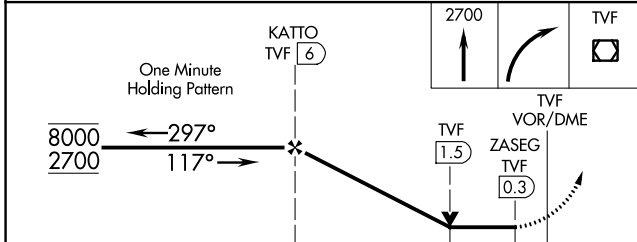

CATEGORY	A	B	C	D
S-13	1520-1	405 (500-1)	1520-1¼	405 (500-1¼)

HIRL Rwy 13-31
MIRL Rwy 4-22
REIL Rws 4, 13, and 22