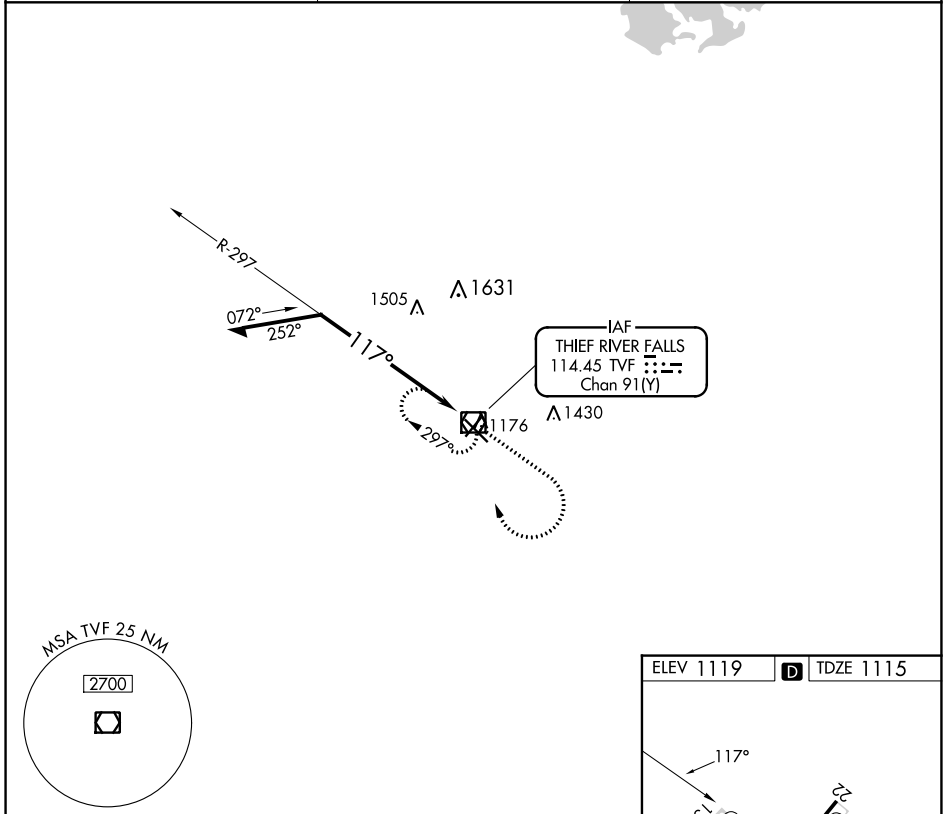

VOR/DME TVF 114.45 Chan 91(Y)	APP CRS 117°	Rwy Idg TDZE 1115 Apt Elev 1119	6504 1115 1119
---	------------------------	---	---

VOR Y RWY 13

THIEF RIVER FALLS RGNL (TVF)

V Circling to Rwy 4/22 NA at night. MISSED APPROACH: Climb to 2700 then right turn direct TVF VOR/DME and hold.

AWOS-3PT 119.025	MINNEAPOLIS CENTER 132.15 269.6	UNICOM 122.8 (CTAF)
----------------------------	---	-------------------------------

CATEGORY	A	B	C	D
S-13	1740-1	625 (700-1)	1740-1 ³ / ₄ 625 (700-1 ³ / ₄)	1740-2 625 (700-2)
C CIRCLING	1740-1	621 (700-1)	1820-2 701 (800-2)	1980-2 ³ / ₄ 861 (900-2 ³ / ₄)

HIRL Rwy 13-31 **L**
MIRL Rwy 4-22 **L**
REIL Rws 4, 13, and 22 **L**

NC-1, 23 MAR 2023 to 20 APR 2023

NC-1, 23 MAR 2023 to 20 APR 2023