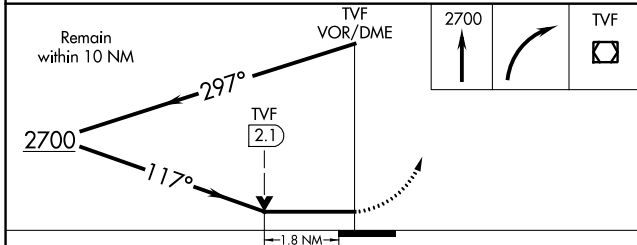

VOR/DME TVF 114.45 Chan 91(Y)	APP CRS 117°	Rwy Idg TDZE 1115 Apt Elev 1119	6504 1115 1119

VOR Y RWY 13

THIEF RIVER FALLS RGNL (TVF)

V Circling to Rwy 4/22 NA at night. MISSED APPROACH: Climb to 2700 then right turn direct TVF VOR/DME and hold.

AWOS-3PT 119.025	MINNEAPOLIS CENTER 132.15 269.6	UNICOM 122.8 (CTAF)

CATEGORY	A	B	C	D
S-13	1740-1	625 (700-1)	1740-1³/₄ 625 (700-1³/₄)	1740-2 625 (700-2)
C CIRCLING	1740-1	621 (700-1)	1820-2 701 (800-2)	1980-2³/₄ 861 (900-2³/₄)

HIRL Rwy 13-31 **L**
MIRL Rwy 4-22 **L**
REIL Rws 4, 13, and 22 **L**

NC-1, 23 MAR 2023 to 20 APR 2023

NC-1, 23 MAR 2023 to 20 APR 2023