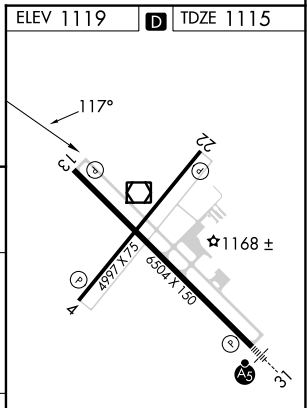

VOR/DME TVF 114.45 Chan 91(Y)	APP CRS 117°	Rwy Idg TDZE 1115 Apt Elev 1119	6504 1115 1119

VOR Y RWY 13

THIEF RIVER FALLS RGNL (TVF)

V Circling to Rwy 4/22 NA at night. MISSED APPROACH: Climb to 2700 then right turn direct TVF VOR/DME and hold.

AWOS-3PT 119.025	MINNEAPOLIS CENTER 132.15 269.6	UNICOM 122.8 (CTAF)

CATEGORY	A	B	C	D
S-13	1740-1	625 (700-1)	1740-1³/₄ 625 (700-1³/₄)	1740-2 625 (700-2)
C CIRCLING	1740-1	621 (700-1)	1820-2 701 (800-2)	1980-2³/₄ 861 (900-2³/₄)

HIRL Rwy 13-31 **L**
MIRL Rwy 4-22 **L**
REIL Rws 4, 13, and 22 **L**

NC-1, 23 MAR 2023 to 20 APR 2023

NC-1, 23 MAR 2023 to 20 APR 2023