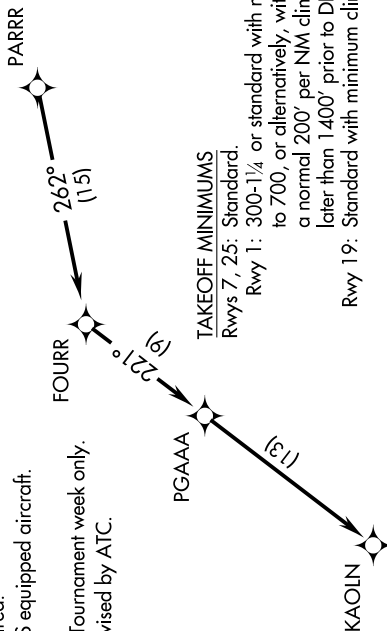

KAOLN SIX DEPARTURE (RNAV)

AIKEN RGNL (AIK)
AIKEN, SOUTH CAROLINA

SE-2, 23 MAR 2023 to 20 APR 2023

**TOP ALTITUDE:
ASSIGNED BY ATC**

CTAF
122.8
AUGUSTA DEP CON ★
119.15 284.625
CLINC DEL
126.075

- NOTE: DME/DME/IRU or GPS required.
- NOTE: RADAR required for non-GPS equipped aircraft.
- NOTE: RNAV 1.
- NOTE: For use during Masters Golf Tournament week only.
- NOTE: Do not exceed 250K until advised by ATC.

NOTE: Chart not to scale.

DEPARTURE ROUTE DESCRIPTION

TAKEOFF RWYS 1, 7, 19, 25: Climb on assigned heading for RADAR vectors to PARRR, then on depicted route to KAOLN. Thence. . . .

. . . . maintain altitude assigned by ATC. Expect clearance to filed altitude/flight level within 10 minutes after departure.

KAOLN SIX DEPARTURE (RNAV)

(KAOLN6.KAOLN) 28FEB19

AIKEN, SOUTH CAROLINA
AIKEN RGNL (AIK)

SE-2, 23 MAR 2023 to 20 APR 2023