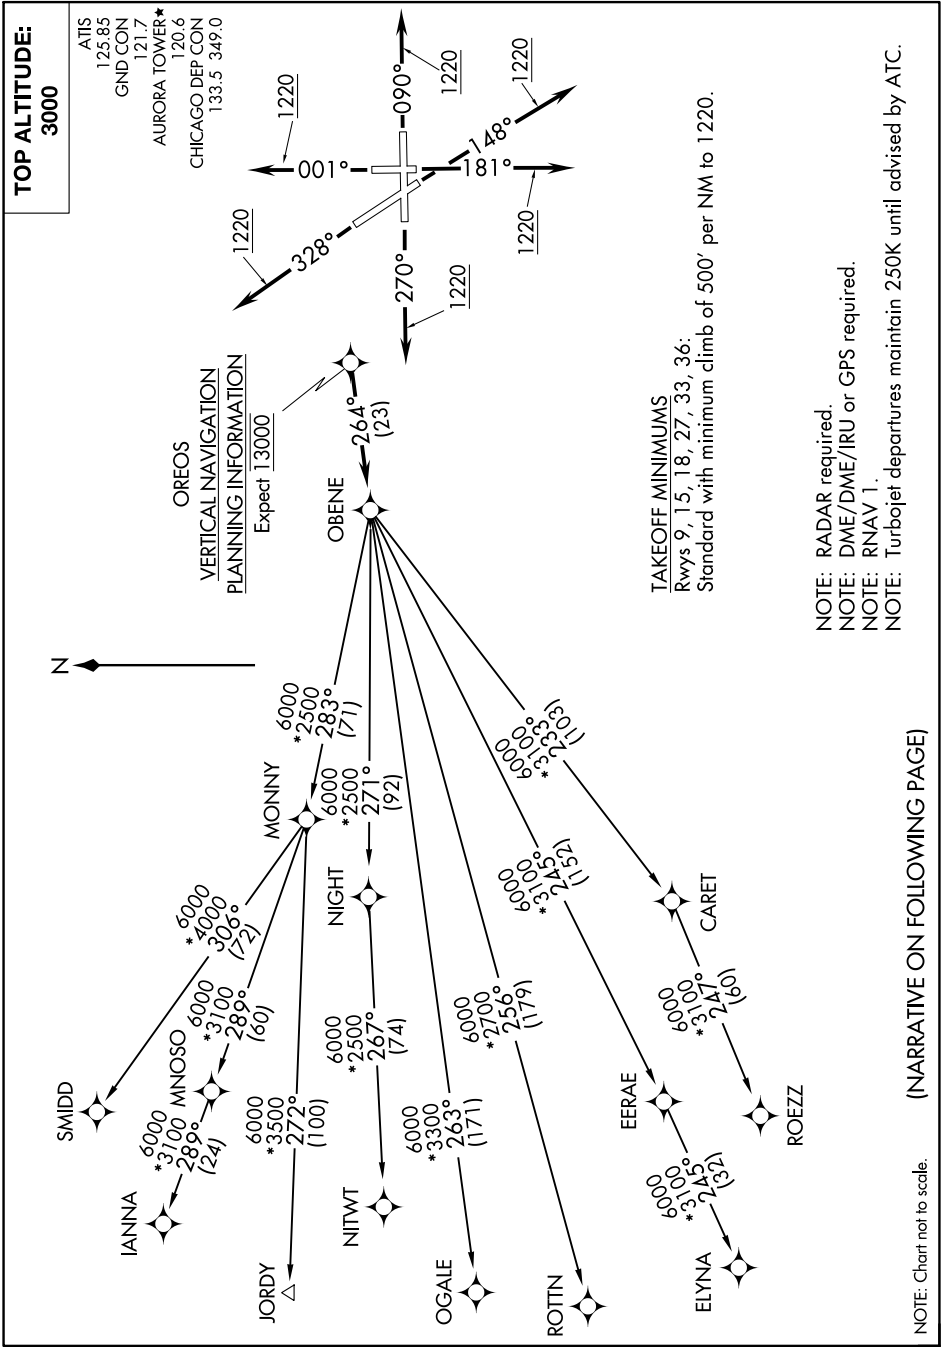

(OBENE3.OBENE) 18312

OBENE THREE DEPARTURE (RNAV) AL-5103 (FAA)

AURORA MUNI (ARR)
CHICAGO/AURORA, ILLINOIS

EC-3, 23 MAR 2023 to 20 APR 2023

OBENE THREE DEPARTURE (RNAV)
(OBENE3.OBENE) 08NOV18

CHICAGO/AURORA, ILLINOIS
AURORA MUNI (ARR)

EC-3, 23 MAR 2023 to 20 APR 2023