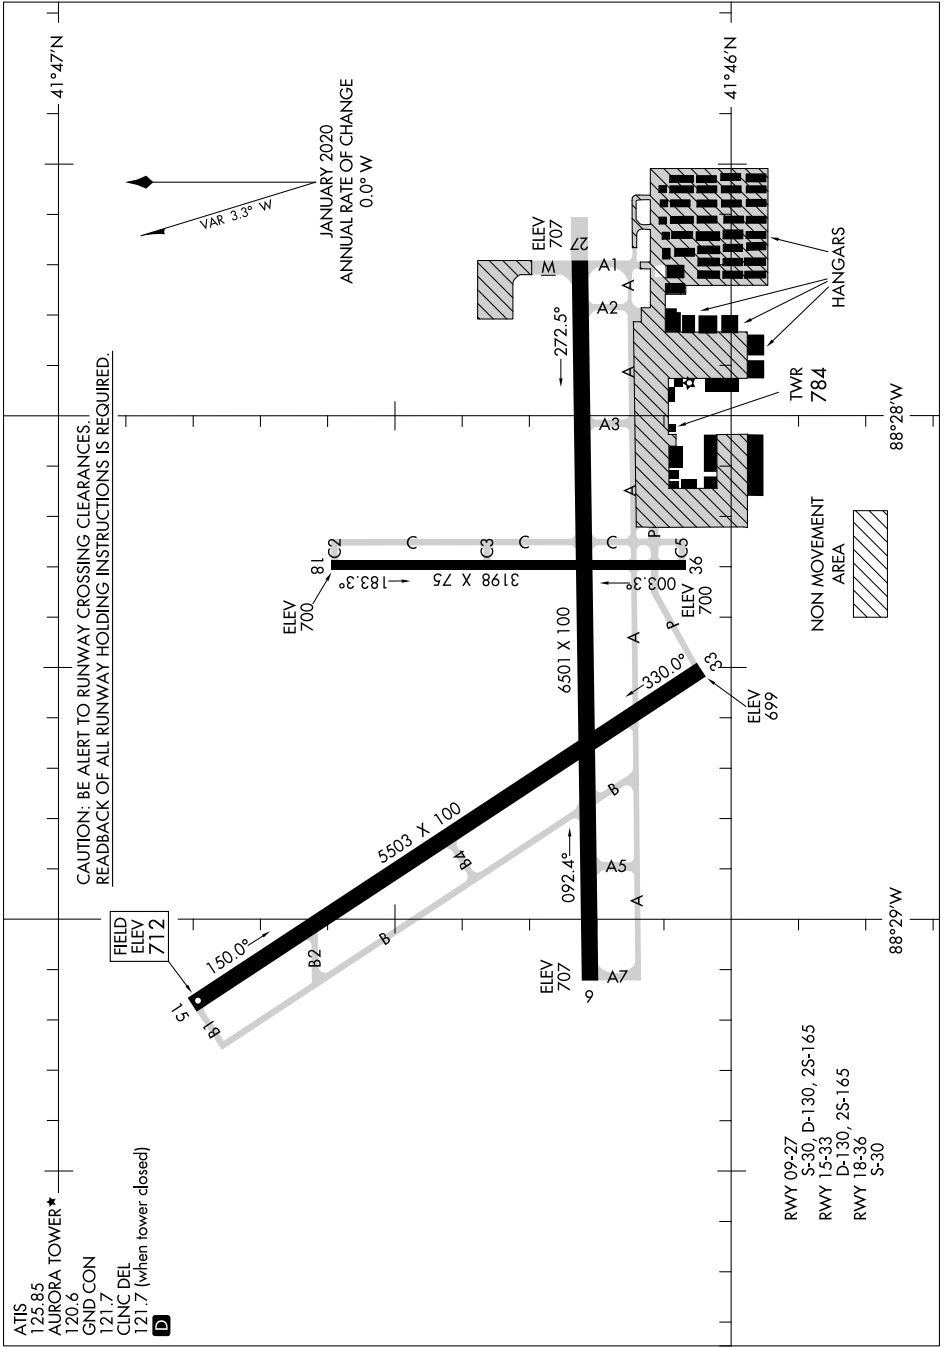

AIRPORT DIAGRAM

AL-5103 (FAA)

AURORA MUNI (ARR)
CHICAGO/AURORA, ILLINOIS

EC-3, 23 MAR 2023 to 20 APR 2023

EC-3, 23 MAR 2023 to 20 APR 2023

AIRPORT DIAGRAM

CHICAGO/AURORA, ILLINOIS
AURORA MUNI (ARR)