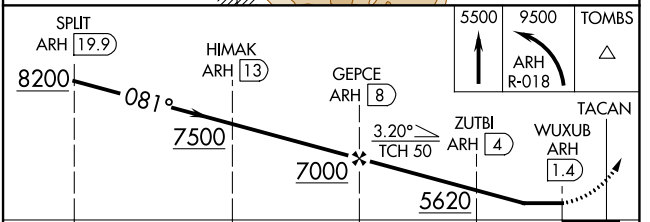

TACAN ARH Chan 53 (111.6)	APP CRS 081°	Rwy ldg TDZE Apt Elev 12001 4719 4719
----------------------------------------	------------------------	---------------------------------------------------------------------------

TACAN RWY 8

SIERRA VISTA MUNI-LIBBY AAF (FHU)

ASR/PAR Circling NA south of Rws 8 and 30. MISSED APPROACH: Climb to 5500 then climbing left turn to 9500 on ARH R-018 to TOMBS INT/DUG 36 DME and hold.

ATIS 134.75 263.025	LIBBY AAF GCA* 127.05 254.25	LIBBY TOWER* 124.95 (CTAF) 284.75	GND CON 121.7 268.7	UNICOM 122.95
-------------------------------	----------------------------------------	---------------------------------------------	-------------------------------	-------------------------

CATEGORY	A	B	C	D	E
S-8	5260-1 541 (600-1)	5260-1½ 541 (600-1½)	5260-1¾ 541 (600-1¾)	5260-2 541 (600-2)	5260-2 541 (600-2)
CIRCLING	5260-1 541 (600-1)	5260-1½ 541 (600-1½)	5280-2 561 (600-2)		

SW-4, 23 MAR 2023 to 20 APR 2023