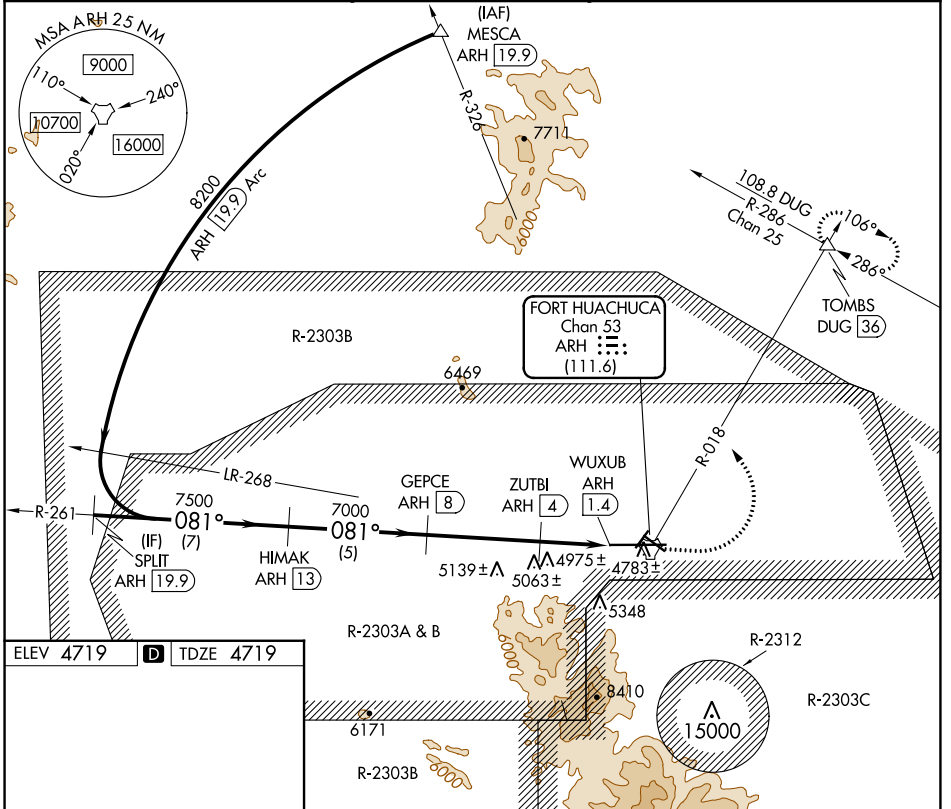

TACAN ARH Chan 53 (111.6)	APP CRS 081°	Rwy ldg TDZE Apt Elev 12001 4719 4719
----------------------------------------	------------------------	---------------------------------------------------------------------------

TACAN RWY 8

SIERRA VISTA MUNI-LIBBY AAF (FHU)

ASR/PAR Circling NA south of Rws 8 and 30. MISSED APPROACH: Climb to 5500 then climbing left turn to 9500 on ARH R-018 to TOMBS INT/DUG 36 DME and hold.

ATIS 134.75 263.025	LIBBY AAF GCA* 127.05 254.25	LIBBY TOWER* 124.95 (CTAF) 284.75	GND CON 121.7 268.7	UNICOM 122.95
-------------------------------	----------------------------------------	---------------------------------------------	-------------------------------	-------------------------

CATEGORY	A	B	C	D	E
S-8	5260-1 541 (600-1)	5260-1½ 541 (600-1½)	5260-1¾ 541 (600-1¾)	5260-2 541 (600-2)	5260-2 541 (600-2)
CIRCLING	5260-1 541 (600-1)	5260-1½ 541 (600-1½)	5280-2 561 (600-2)		

SW-4, 23 MAR 2023 to 20 APR 2023

SW-4, 23 MAR 2023 to 20 APR 2023