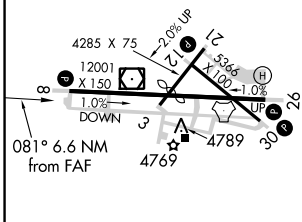

TACAN ARH Chan 53 (111.6)	APP CRS 081°	Rwy ldg TDZE Apt Elev 12001 4719 4719
----------------------------------------	------------------------	---------------------------------------------------------------------------

TACAN RWY 8

SIERRA VISTA MUNI-LIBBY AAF (FHU)

ASR/PAR Circling NA south of Rws 8 and 30. MISSED APPROACH: Climb to 5500 then climbing left turn to 9500 on ARH R-018 to TOMBS INT/DUG 36 DME and hold.

ATIS 134.75 263.025	LIBBY AAF GCA* 127.05 254.25	LIBBY TOWER* 124.95 (CTAF) 284.75	GND CON 121.7 268.7	UNICOM 122.95
-------------------------------	----------------------------------------	---------------------------------------------	-------------------------------	-------------------------

CATEGORY	A	B	C	D	E
S-8	5260-1 541 (600-1)	5260-1½ 541 (600-1½)	5260-1¾ 541 (600-1¾)	5260-2 541 (600-2)	5260-2 541 (600-2)
CIRCLING	5260-1 541 (600-1)	5260-1½ 541 (600-1½)	5280-2 561 (600-2)		

SW-4, 23 MAR 2023 to 20 APR 2023