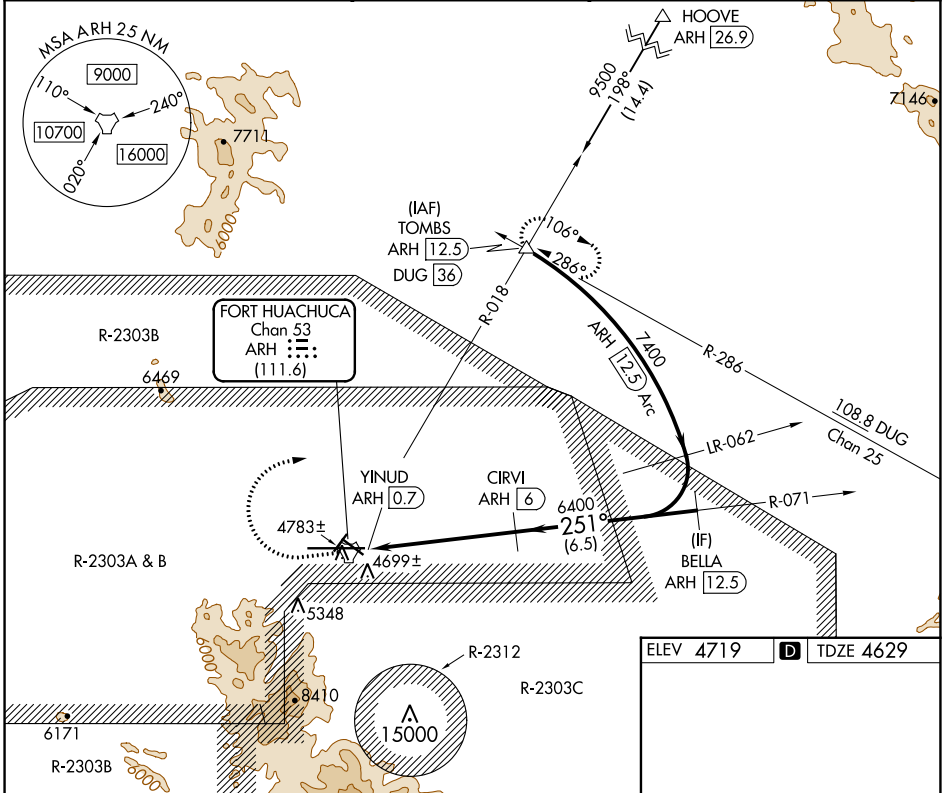

TACAN ARH Chan 53 (111.6)	APP CRS 251°	Rwy ldg 12001 TDZE 4629 Apt Elev 4719
---	------------------------	--

TACAN RWY 26

SIERRA VISTA MUNI-LIBBY AAF (FHU)

ASR/PAR Circling NA south of Rwy 8 and 30. MISSED APPROACH: Climb to 5300 then climbing right turn to 9500 on ARH R-018 to TOMBS INT/DUG 36 DME and hold.

SW-4, 23 MAR 2023 to 20 APR 2023

SW-4, 23 MAR 2023 to 20 APR 2023

5300 9500 TOMBS
↑ ARH R-018
VGSI and descent angles not coincident (VGSI Angle 3.00/TCH 80).

CATEGORY	A	B	C	D	E
S-26	5100-1 471 (400-1)	471 (400-1)	5100-1¼ 471 (400-1¼)	5100-1½ 471 (400-1½)	5100-1¾ 471 (400-1¾)
CIRCLING	5160-1 441 (500-1)	5180-1 461 (500-1)	5180-1½ 461 (500-1½)	5280-2	561 (600-2)

HIRL Rwy 8-26
MIRL Rwy 3-21 and 12-30