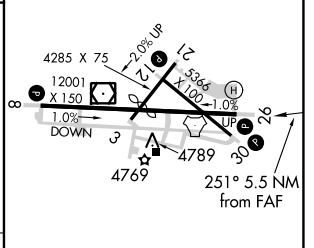

TACAN ARH Chan 53 (111.6)	APP CRS 251°	Rwy ldg 12001 TDZE 4629 Apt Elev 4719
---	------------------------	--

TACAN RWY 26

SIERRA VISTA MUNI-LIBBY AAF (FHU)

ASR/PAR Circling NA south of Rwy 8 and 30. MISSED APPROACH: Climb to 5300 then climbing right turn to 9500 on ARH R-018 to TOMBS INT/DUG 36 DME and hold.

SW-4, 23 MAR 2023 to 20 APR 2023

SW-4, 23 MAR 2023 to 20 APR 2023

5300 9500 TOMBS
↑ ARH R-018
VGSI and descent angles not coincident (VGSI Angle 3.00/TCH 80).

CATEGORY	A	B	C	D	E
S-26	5100-1 471 (400-1)	471 (400-1)	5100-1¼ 471 (400-1¼)	5100-1½ 471 (400-1½)	5100-1¾ 471 (400-1¾)
CIRCLING	5160-1 441 (500-1)	5180-1 461 (500-1)	5180-1½ 461 (500-1½)	5280-2	561 (600-2)