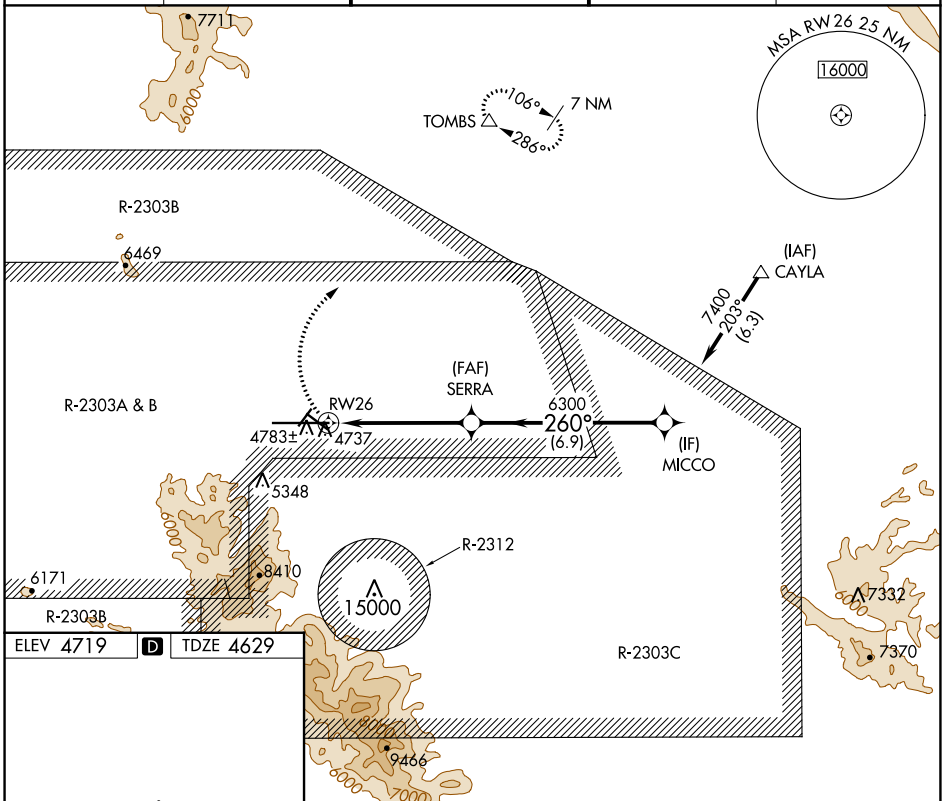

APP CRS Rwy Idg **12001**
 260° TDZE **4629**
 Apt Elev **4719**

RNAV (GPS) RWY 26

SIERRA VISTA MUNI-LIBBY AAF (FHU)

RNP APCH. MISSED APPROACH: Climbing right turn to 9500 direct TOMBS and hold, continue climb-in-hold to 9500.

▲ Circling NA south of runways 8 and 30.

ASR/PAR

ATIS 134.75 263.025	LIBBY AAF GCA* 127.05 254.25	LIBBY TOWER* 124.95 (CTAF) 284.75	GND CON 121.7 268.7	UNICOM 122.95
-------------------------------	--	---	-------------------------------	-------------------------

CATEGORY	A	B	C	D
INAV MDA	5040-1	411 (400-1)	5040-1¼	411 (400-1¼)
CIRCLING	5160-1 441 (500-1)	5180-1 461 (500-1)	5180-1½ 461 (500-1½)	5280-2 561 (600-2)

SW-4, 23 MAR 2023 to 20 APR 2023

SW-4, 23 MAR 2023 to 20 APR 2023