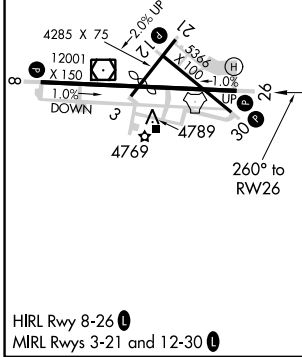

APP CRS Rwy Idg **12001**
 260° TDZE **4629**
 Apt Elev **4719**

RNAV (GPS) RWY 26

SIERRA VISTA MUNI-LIBBY AAF (FHU)

RNP APCH. MISSED APPROACH: Climbing right turn to 9500 direct TOMBS and hold, continue climb-in-hold to 9500.

▲ Circling NA south of runways 8 and 30.

ASR/PAR

ATIS 134.75 263.025	LIBBY AAF GCA* 127.05 254.25	LIBBY TOWER* 124.95 (CTAF) 284.75	GND CON 121.7 268.7	UNICOM 122.95
-------------------------------	--	---	-------------------------------	-------------------------