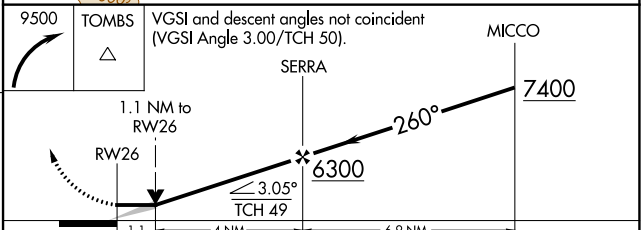

APP CRS Rwy Idg **12001**
260° TDZE **4629**
Apt Elev **4719**

RNAV (GPS) RWY 26

SIERRA VISTA MUNI-LIBBY AAF (FHU)

RNP APCH. MISSED APPROACH: Climbing right turn to 9500 direct TOMBS and hold, continue climb-in-hold to 9500.

▲ Circling NA south of runways 8 and 30.

ASR/PAR

ATIS 134.75 263.025	LIBBY AAF GCA* 127.05 254.25	LIBBY TOWER* 124.95 (CTAF) 284.75	GND CON 121.7 268.7	UNICOM 122.95

CATEGORY	A	B	C	D
INAV MDA	5040-1	411 (400-1)	5040-1¼	411 (400-1¼)
CIRCLING	5160-1 441 (500-1)	5180-1 461 (500-1)	5180-1½ 461 (500-1½)	5280-2 561 (600-2)

SW-4, 23 MAR 2023 to 20 APR 2023

SW-4, 23 MAR 2023 to 20 APR 2023