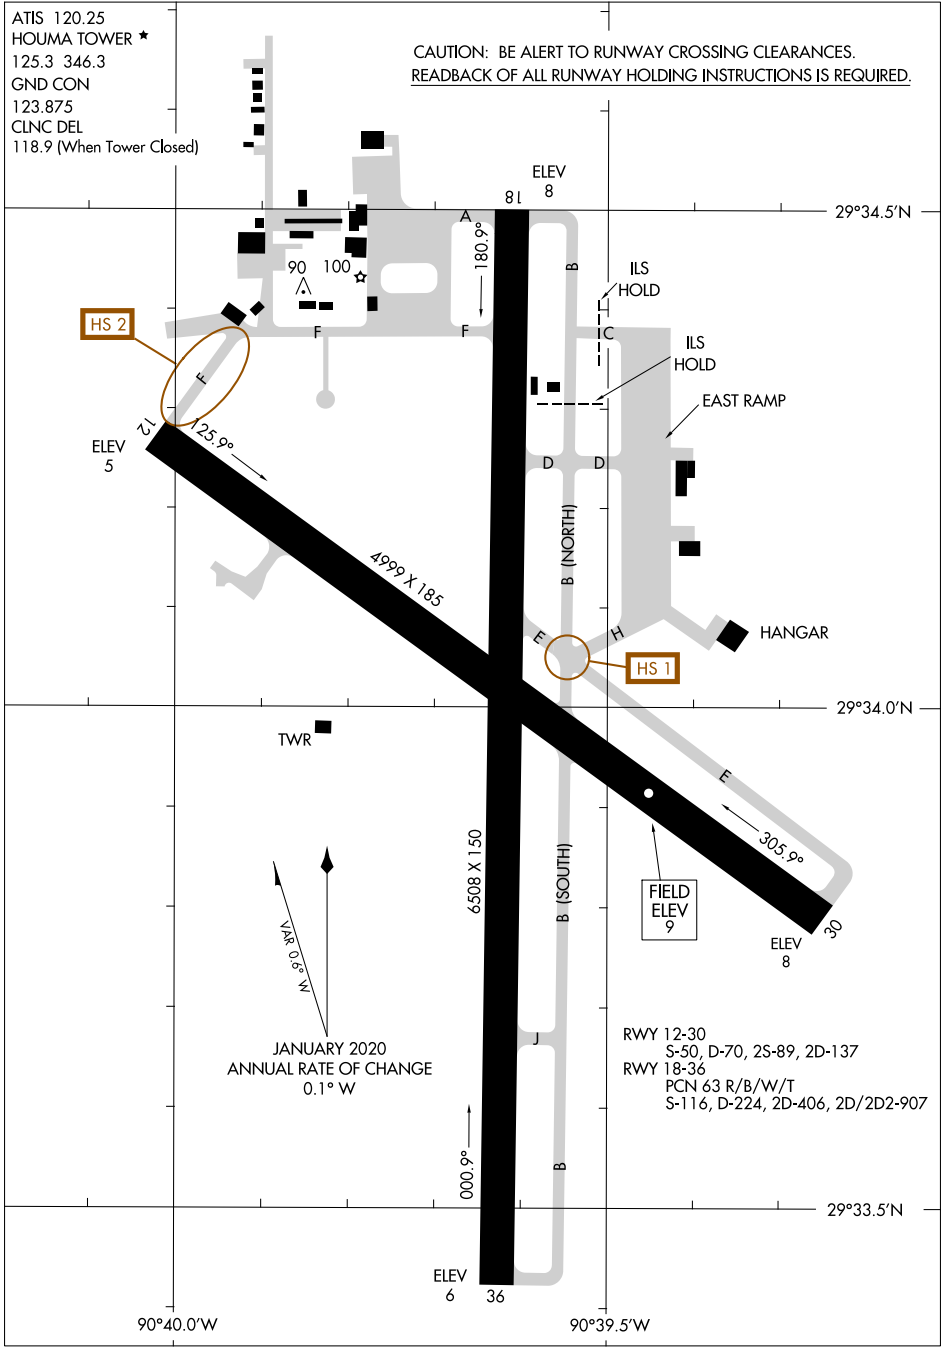

# AIRPORT DIAGRAM

HOUMA-TERREBONNE (HUM)  
HOUMA, LOUISIANA

AL-5037 (FAA)

ATIS 120.25  
HOUMA TOWER ★  
125.3 346.3  
GND CON  
123.875  
CLNC DEL  
118.9 (When Tower Closed)

CAUTION: BE ALERT TO RUNWAY CROSSING CLEARANCES.  
READBACK OF ALL RUNWAY HOLDING INSTRUCTIONS IS REQUIRED.

SC-4, 23 MAR 2023 to 20 APR 2023

SC-4, 23 MAR 2023 to 20 APR 2023

# AIRPORT DIAGRAM

HOUMA, LOUISIANA  
HOUMA-TERREBONNE (HUM)