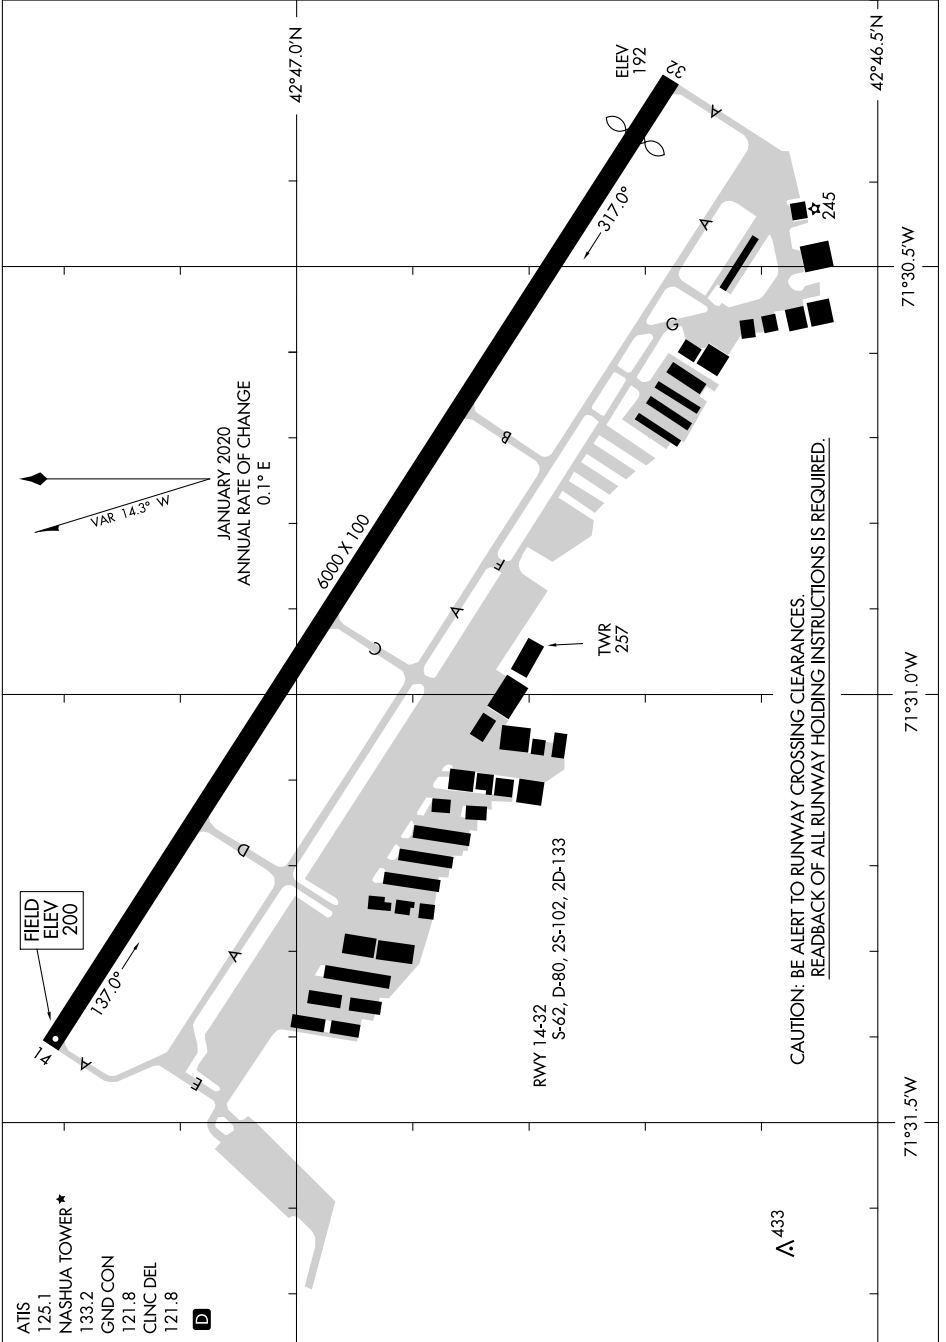

AIRPORT DIAGRAM

AL-5036 (FAA)

BOIRE FLD (ASH)
NASHUA, NEW HAMPSHIRE

NE-1, 23 MAR 2023 to 20 APR 2023

NE-1, 23 MAR 2023 to 20 APR 2023

AIRPORT DIAGRAM

NASHUA, NEW HAMPSHIRE
BOIRE FLD (ASH)