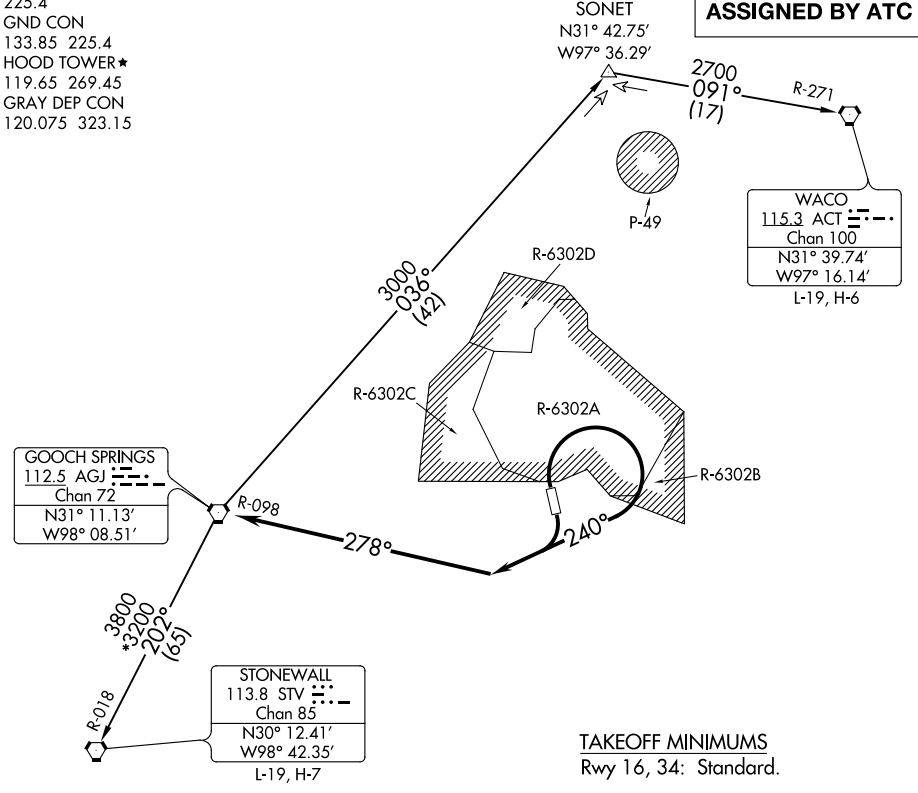

LAMPS SEVEN DEPARTURE

CLNC DEL
225.4
GND CON
133.85 225.4
HOOD TOWER★
119.65 269.45
GRAY DEP CON
120.075 323.15

**TOP ALTITUDE:
ASSIGNED BY ATC**

SC-3, 23 MAR 2023 to 20 APR 2023

SC-3, 23 MAR 2023 to 20 APR 2023

NOTE: RADAR required.
NOTE: WACO TRANSITION for aircraft inbound to terminal area airports.

NOTE: Chart not to scale.

DEPARTURE ROUTE DESCRIPTION

TAKEOFF RWY 16, 34: Climbing right turn heading 240° (to assigned altitude) to intercept and proceed on AGJ R-098. Thence

. . . . on (transition) or (assigned route).

STONEWALL TRANSITION (LAMPS7.STV): From over AGJ VORTAC on AGJ R-202 and STV R-018 to STV VORTAC.

WACO TRANSITION (LAMPS7.ACT): From over AGJ VORTAC on AGJ R-036 to SONET INT, then on ACT R-271 to ACT VORTAC.