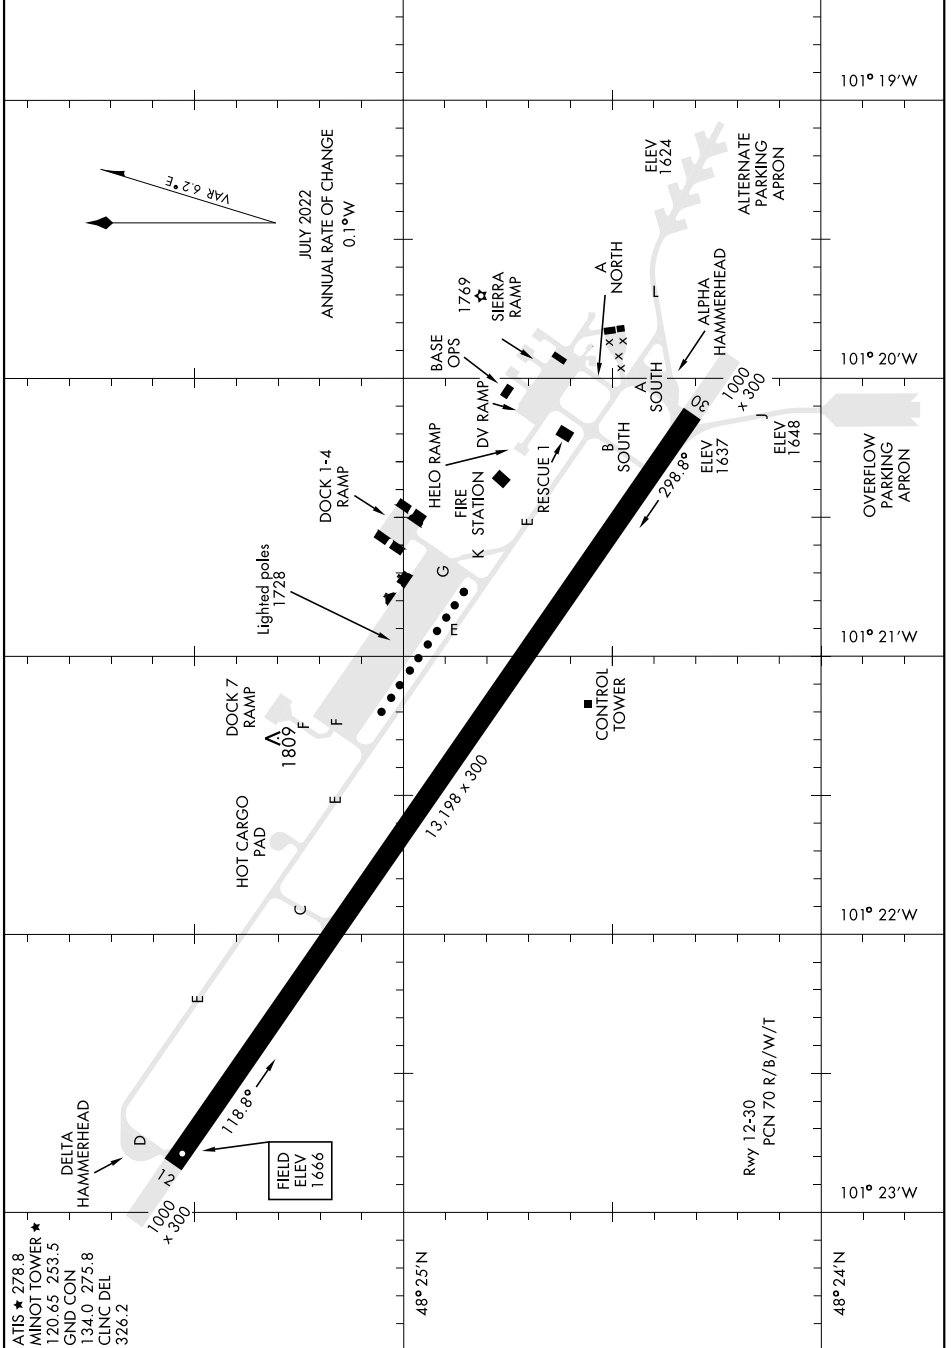

AIRPORT DIAGRAM

AL-5013 [USAF]

MINOT AFB (KMIB)

MINOT, NORTH DAKOTA

NC-1, 23 MAR 2023 to 20 APR 2023

NC-1, 23 MAR 2023 to 20 APR 2023

AIRPORT DIAGRAM

MINOT, NORTH DAKOTA

MINOT AFB (KMIB)

ATIS ★ 278.8
 MINOT TOWER ★
 120.65 253.5
 GND CON 134.0
 CLNC DEL 326.2

FIELD
 ELEV
 1666

Rwy 12-30
 PCN 70 R/B/W/T

48° 25' N

48° 24' N

101° 23' W

101° 22' W

101° 21' W

101° 20' W

101° 19' W