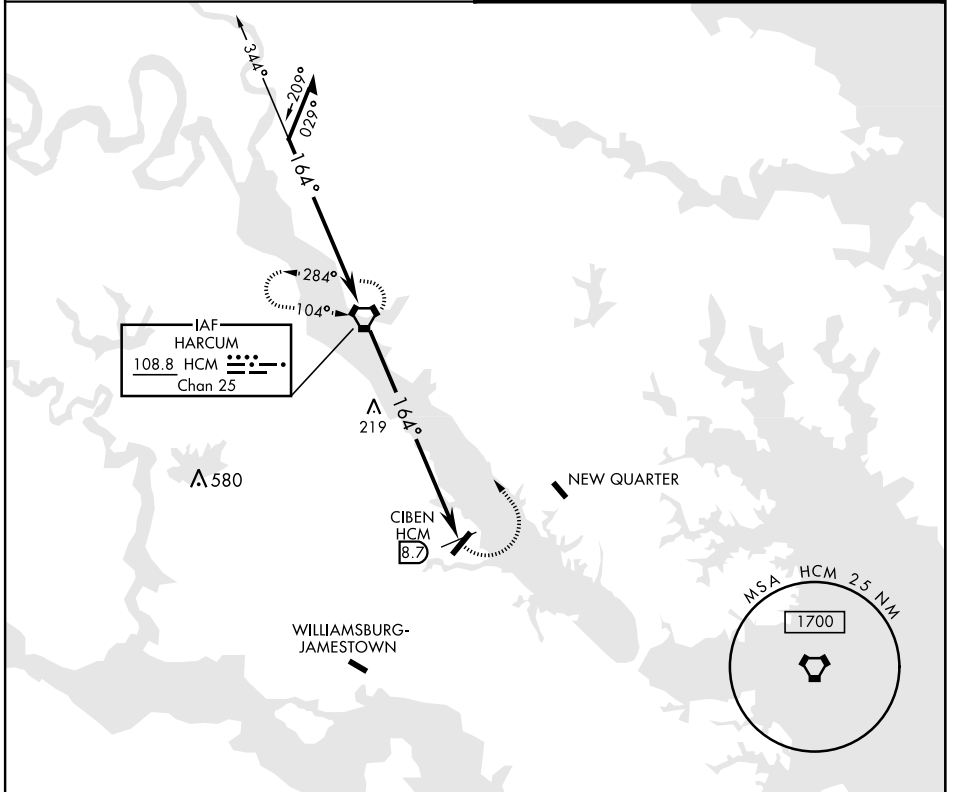

VORTAC HCM 108.8 Chan 25	APCH CRS 164°	Rwy Idg TDZE Arprt Elev 5018 N/A 41	AL-3214 [USA]	CAMP PEARY LNDG STRIP (KW94)
----------------------------------------------	-------------------------	-------------------------------------------------------------------------	---------------	------------------------------

▼ * Circling to Rwy 23 NA at night.
 Restricted airfield, PPR. Contact Camp Peary Ops prior to landing.
 MISSED APPROACH: Climbing left turn to 2000 direct HCM VORTAC and hold.

WILLIAMSBURG-JAMESTOWN AWOS-3 120.625	NORFOLK APP CON 125.7 335.625
-------------------------------------------------	-----------------------------------------

FAF to MAP 8.7 NM					
Knots	60	90	120	150	180
Min:Sec	8:42	5:48	4:21	3:29	2:54

LURL Rwy 5-23
REIL Rwy 5-23

WILLIAMSBURG, VIRGINIA 37° 18' N-76° 38' W CAMP PEARY LNDG STRIP (KW94)

Orig

NE-3, 23 MAR 2023 to 20 APR 2023

NE-3, 23 MAR 2023 to 20 APR 2023