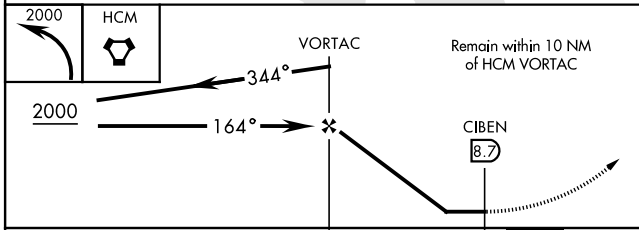

VORTAC HCM 108.8 Chan 25	APCH CRS 164°	Rwy Idg TDZE Arprt Elev 5018 N/A 41	AL-3214 [USA]	CAMP PEARY LNDG STRIP (KW94)
----------------------------------------------	-------------------------	-------------------------------------------------------------------------	---------------	------------------------------

▼ * Circling to Rwy 23 NA at night.
 Restricted airfield, PPR. Contact Camp Peary Ops prior to landing.
 MISSED APPROACH: Climbing left turn to 2000 direct HCM VORTAC and hold.

WILLIAMSBURG-JAMESTOWN AWOS-3 120.625	NORFOLK APP CON 125.7 335.625
-------------------------------------------------	-----------------------------------------

CATEGORY	A	B	C	D
CIRCLING *	620-1	579 (600-1)	620-1½ 579 (600-1½)	620-2 579 (600-2)
NEWPORT NEWS / WILLIAMSBURG INTL ALTIMETER SETTING				
CIRCLING *	640-1	599 (600-1)	640-1½ 599 (600-1½)	640-2 599 (600-2)