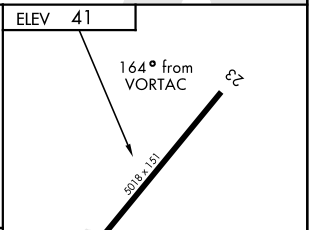

▼ * Circling to Rwy 23 NA at night.
 Restricted airfield, PPR. Contact Camp Peary Ops prior to landing.
 MISSED APPROACH: Climbing left turn to 2000 direct HCM VORTAC and hold.

WILLIAMSBURG-JAMESTOWN AWOS-3 120.625	NORFOLK APP CON 125.7 335.625
-------------------------------------------------	-----------------------------------------

CATEGORY	A	B	C	D
CIRCLING *	620-1	579 (600-1)	620-1½ 579 (600-1½)	620-2 579 (600-2)
NEWPORT NEWS / WILLIAMSBURG INTL ALTIMETER SETTING				
CIRCLING *	640-1	599 (600-1)	640-1½ 599 (600-1½)	640-2 599 (600-2)