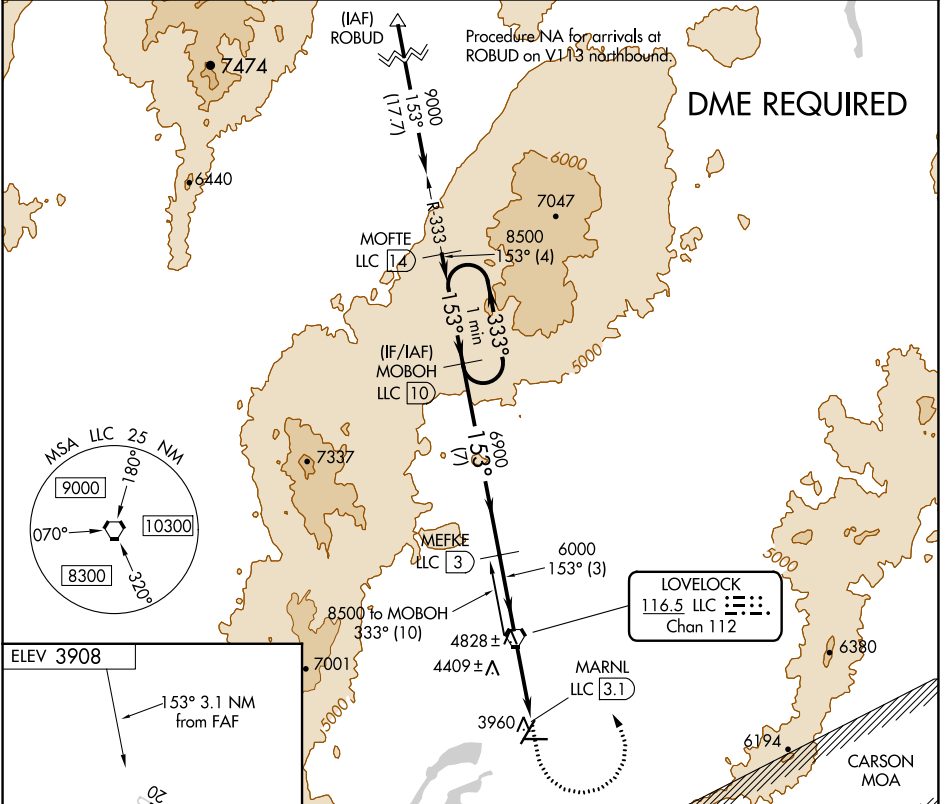

VORTAC LLC 116.5 Chan 112	APP CRS 153°	Rwy Idg TDZE Apt Elev 3908	N/A N/A 3908
---	------------------------	--	---

VOR-A

DERBY FLD (LOL)

⚠ Circling NA northwest of Rwy 2-20. DME required.

⚠ MISSED APPROACH: Climb to 5500 then climbing left turn to 9200 direct LLC VORTAC and on LLC VORTAC R-333 to MOBOH/LLC 10 DME and hold, continue climb-in-hold to 9200.

ASOS 120.675	OAKLAND CENTER 128.8 285.5	UNICOM 122.8 (CTAF) 0
------------------------	--------------------------------------	---------------------------------

CATEGORY	A	B	C	D
☑ CIRCLING	4800-1¼	892 (900-1¼)	4800-2¾ 892 (900-2¾)	4860-3 952 (1000-3)

SW-4, 23 MAR 2023 to 20 APR 2023

SW-4, 23 MAR 2023 to 20 APR 2023