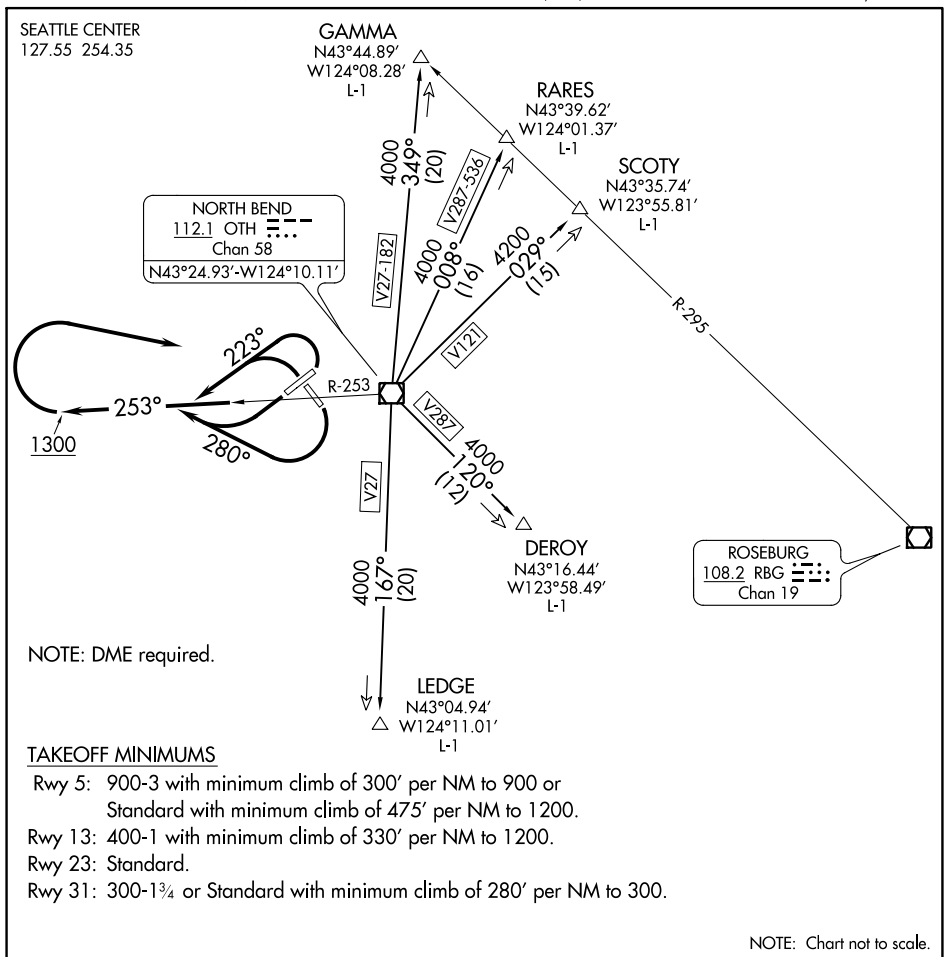

(OTH7.OTH) 22195

# NORTH BEND SEVEN DEPARTURE

AL-929 (FAA)

SOUTHWEST OREGON RGNL (OTH)

NORTH BEND, OREGON

NW-1, 23 MAR 2023 to 20 APR 2023

NW-1, 23 MAR 2023 to 20 APR 2023

**DEPARTURE ROUTE DESCRIPTION**

**TAKEOFF RUNWAYS 5, 31:** Climbing left turn heading 223° and on OTH R-253 thence . . . .

**DEROY TRANSITION (OTH7.DEROY):** From over OTH VOR/DME on OTH R-120 to DEROY INT.

**GAMMA TRANSITION (OTH7.GAMMA):** From over OTH VOR/DME on OTH R-349 to GAMMA INT.

**LEDGE TRANSITION (OTH7.LEDGE):** From over OTH VOR/DME on OTH R-167 to LEDGE INT.

# NORTH BEND SEVEN DEPARTURE

(OTH7.OTH) 26MAR20

NORTH BEND, OREGON

SOUTHWEST OREGON RGNL (OTH)