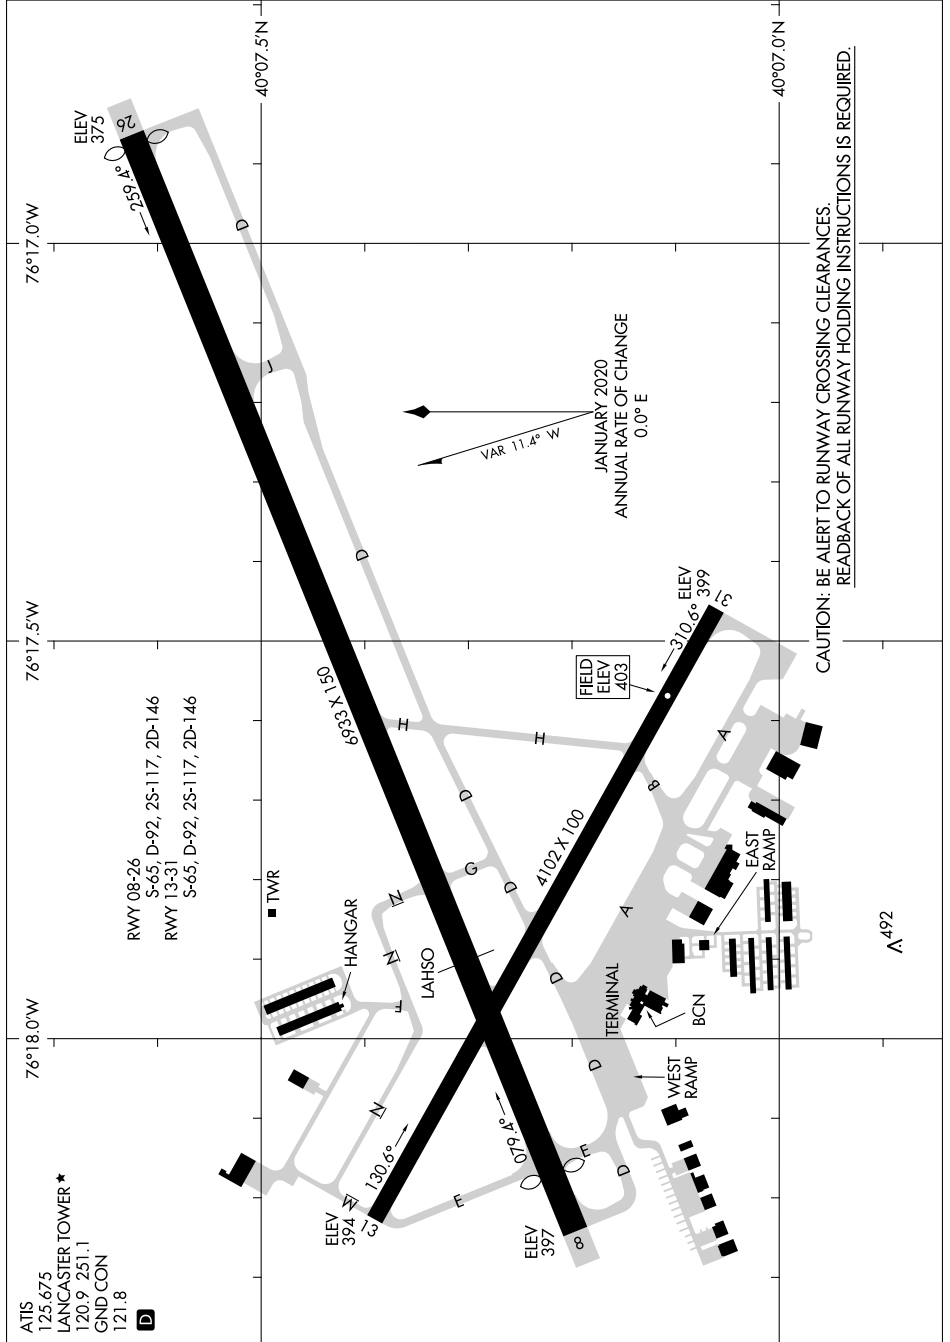

# AIRPORT DIAGRAM

AL-927 (FAA)

LANCASTER (LNS)  
LANCASTER, PENNSYLVANIA

NE-4, 23 MAR 2023 to 20 APR 2023

NE-4, 23 MAR 2023 to 20 APR 2023

# AIRPORT DIAGRAM

LANCASTER, PENNSYLVANIA  
LANCASTER (LNS)