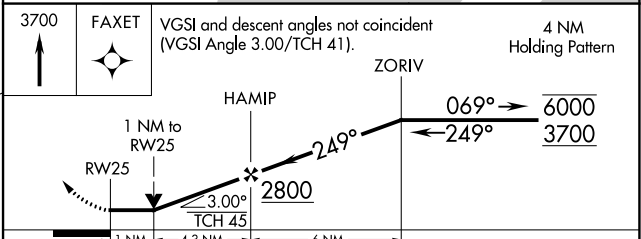

WAAS CH 86634 W25A	APP CRS 249°	Rwy Idg TDZE Apt Elev	5201 1075 1095
--	------------------------	-----------------------------	---

RNAV (GPS) RWY 25

HOUGHTON COUNTY MEML (CMX)

RNP APCH.

▼
▲ Rwy 25 helicopter visibility reduction below ¾ SM NA.

MISSED APPROACH: Climb to 3700 direct FAXET and hold.

ASOS
125.675

MINNEAPOLIS CENTER
133.55 379.1

UNICOM
122.7 (CTAF) 0

CATEGORY	A	B	C	D
LP MDA	1440-1		365 (400-1)	
LNAV MDA	1500-1	425 (500-1)	1500-1¼	425 (500-1¼)
C CIRCLING	1620-1 525 (600-1)	1660-1 565 (600-1)	1700-1¾ 605 (700-1¾)	1900-2½ 805 (900-2½)