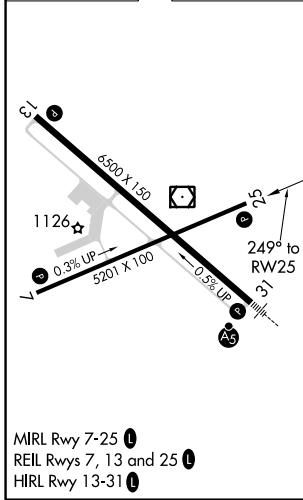

WAAS CH 86634 W25A	APP CRS 249°	Rwy Idg TDZE Apt Elev	5201 1075 1095
--	------------------------	-----------------------------	---

RNAV (GPS) RWY 25

HOUGHTON COUNTY MEML (CMX)

RNP APCH.

▼
▲ Rwy 25 helicopter visibility reduction below ¾ SM NA.

MISSED APPROACH: Climb to 3700 direct FAXET and hold.

ASOS
125.675

MINNEAPOLIS CENTER
133.55 379.1

UNICOM
122.7 (CTAF) 0

CATEGORY	A	B	C	D
LP MDA	1440-1		365 (400-1)	
LNAV MDA	1500-1	425 (500-1)	1500-1¼	425 (500-1¼)
C CIRCLING	1620-1 525 (600-1)	1660-1 565 (600-1)	1700-1¾ 605 (700-1¾)	1900-2½ 805 (900-2½)