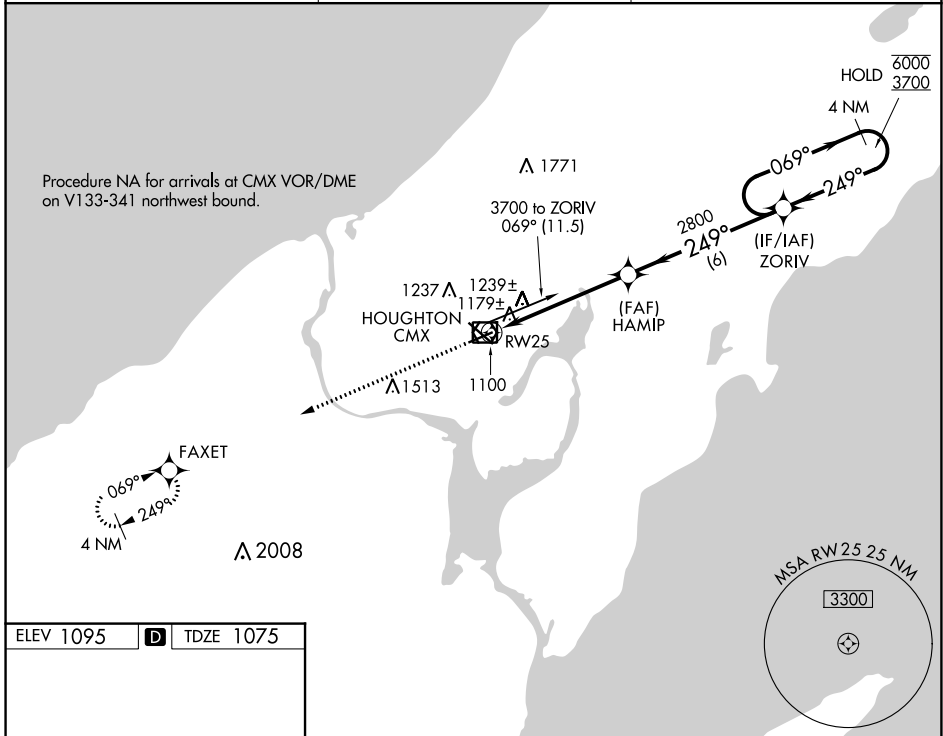

WAAS CH 86634 W25A	APP CRS 249°	Rwy Idg TDZE Apt Elev	5201 1075 1095
--	------------------------	-----------------------------	---

RNAV (GPS) RWY 25

HOUGHTON COUNTY MEML (CMX)

RNP APCH.

▼
▲ Rwy 25 helicopter visibility reduction below ¾ SM NA.

MISSED APPROACH: Climb to 3700 direct FAXET and hold.

ASOS
125.675

MINNEAPOLIS CENTER
133.55 379.1

UNICOM
122.7 (CTAF) 0

CATEGORY	A	B	C	D
LP MDA	1440-1		365 (400-1)	
LNAV MDA	1500-1	425 (500-1)	1500-1¼	425 (500-1¼)
C CIRCLING	1620-1 525 (600-1)	1660-1 565 (600-1)	1700-1¾ 605 (700-1¾)	1900-2½ 805 (900-2½)

EC-1, 23 MAR 2023 to 20 APR 2023

EC-1, 23 MAR 2023 to 20 APR 2023