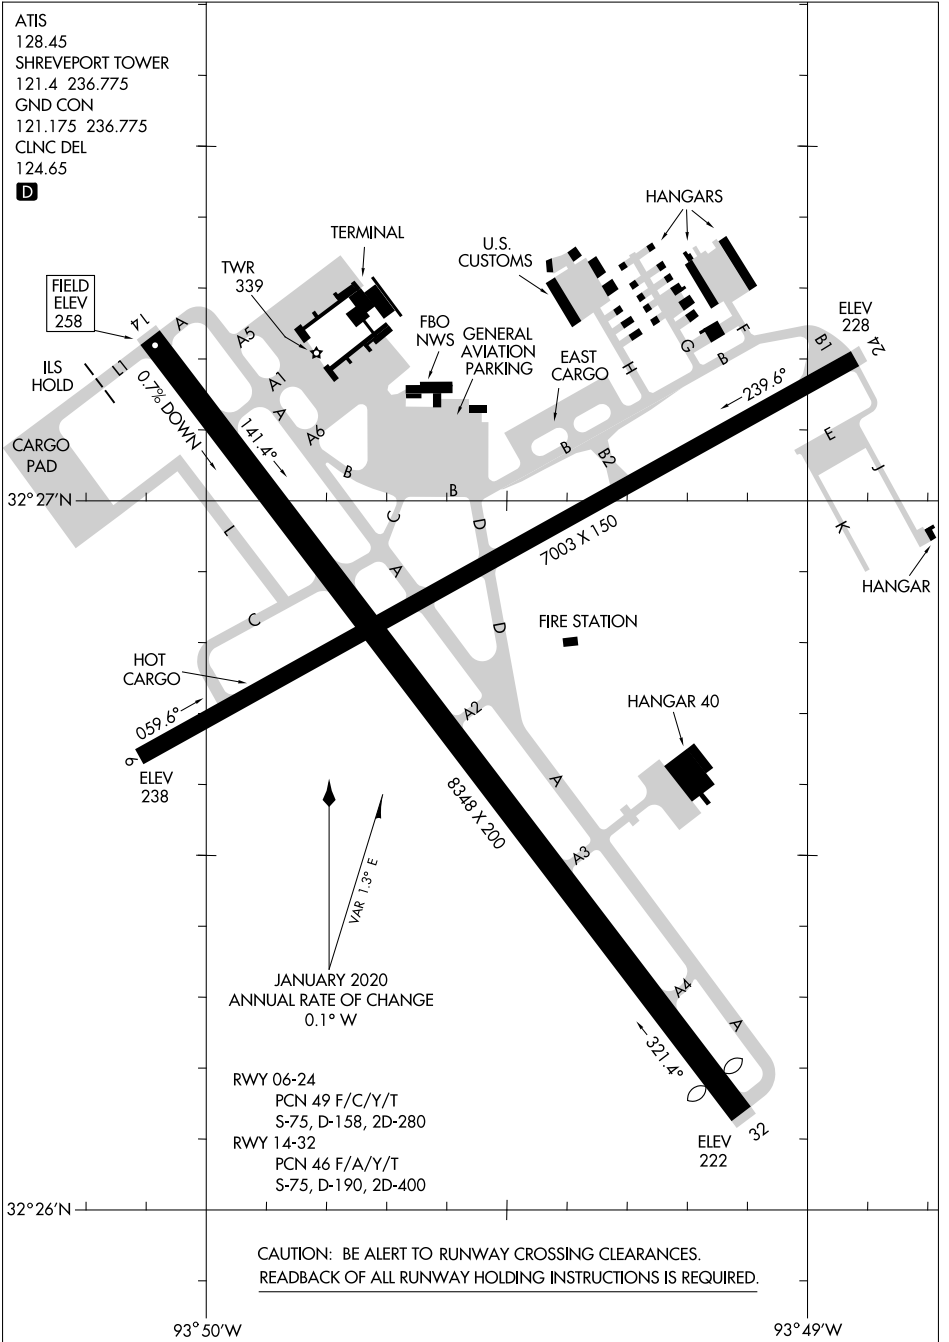

22363

AIRPORT DIAGRAM

AL-884 (FAA)

SHREVEPORT RGNL (SHV)
SHREVEPORT, LOUISIANA

ATIS
 128.45
 SHREVEPORT TOWER
 121.4 236.775
 GND CON
 121.175 236.775
 CLNC DEL
 124.65

D

SC-4, 23 MAR 2023 to 20 APR 2023

SC-4, 23 MAR 2023 to 20 APR 2023

CAUTION: BE ALERT TO RUNWAY CROSSING CLEARANCES.
 READBACK OF ALL RUNWAY HOLDING INSTRUCTIONS IS REQUIRED.

AIRPORT DIAGRAM

22363

SHREVEPORT, LOUISIANA
SHREVEPORT RGNL (SHV)