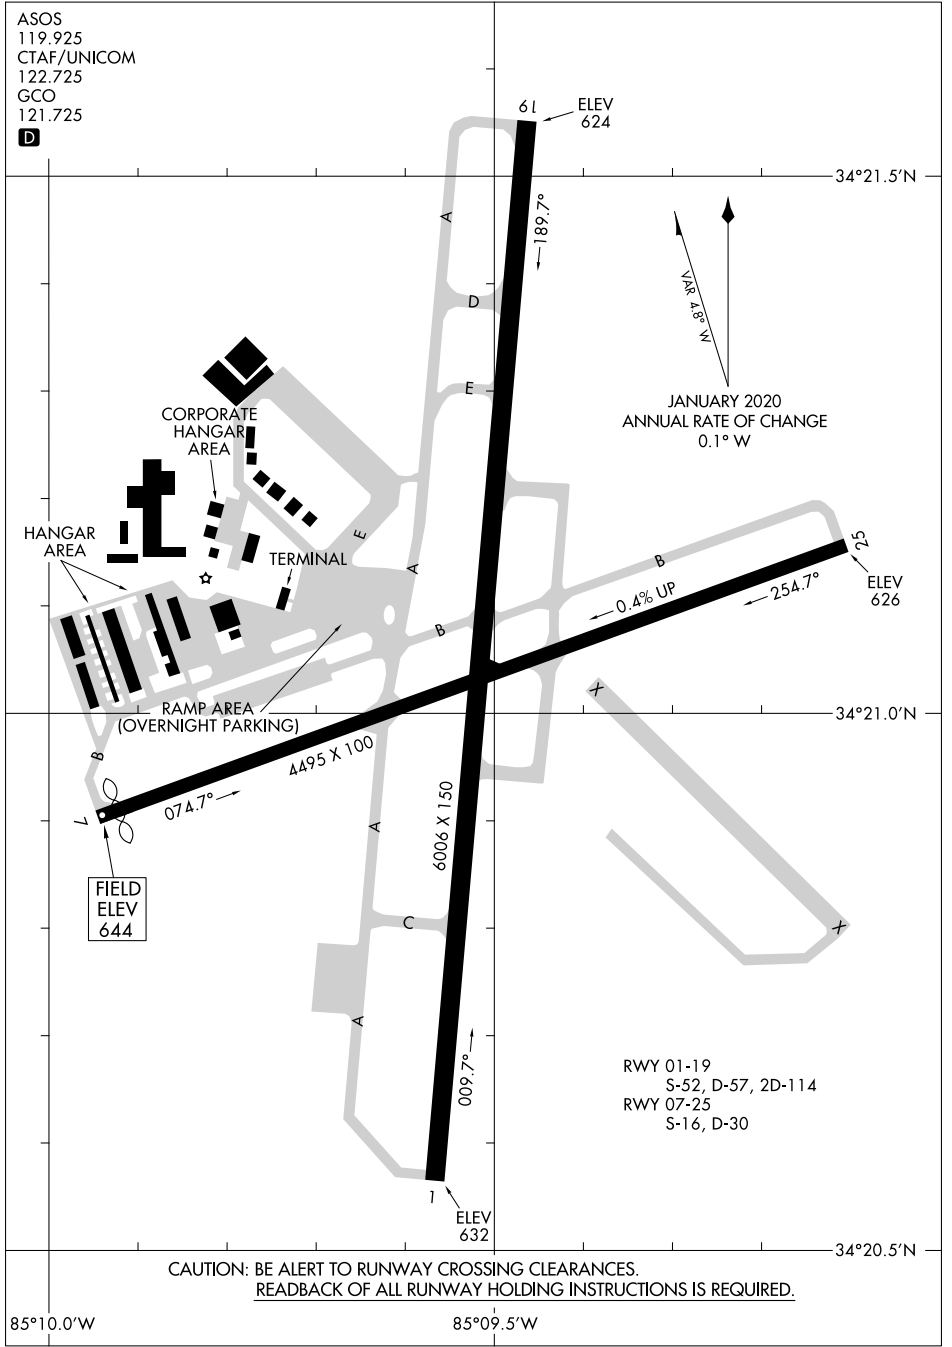

# AIRPORT DIAGRAM

RICHARD B RUSSELL RGNL - J H TOWERS FLD (R.M.G)

AL-855 (FAA)

ROME, GEORGIA

ASOS  
119.925  
CTAF/UNICOM  
122.725  
GCO  
121.725

**D**

SE-4, 23 MAR 2023 to 20 APR 2023

SE-4, 23 MAR 2023 to 20 APR 2023

RWY 01-19  
S-52, D-57, 2D-114  
RWY 07-25  
S-16, D-30

CAUTION: BE ALERT TO RUNWAY CROSSING CLEARANCES.  
READBACK OF ALL RUNWAY HOLDING INSTRUCTIONS IS REQUIRED.

85°10.0'W

85°09.5'W

34°21.5'N

34°21.0'N

34°21.5'N

34°20.5'N