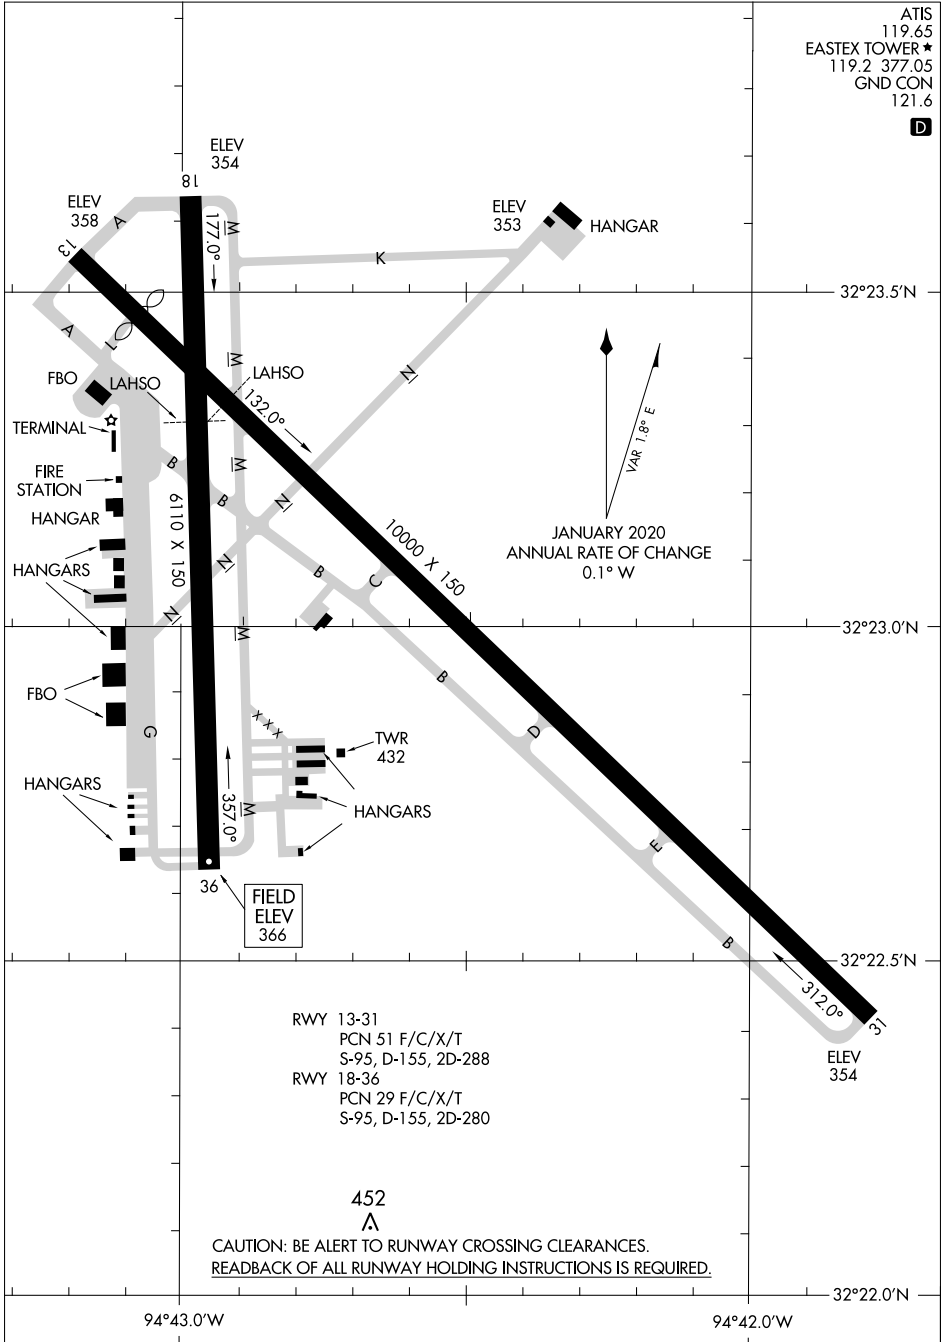

AIRPORT DIAGRAM

AL-807 (FAA)

EAST TEXAS RGNL (GGG)
LONGVIEW, TEXAS

ATIS 119.65
 EASTEX TOWER ★ 119.2 377.05
 GND CON 121.6
D

SC-2, 23 MAR 2023 to 20 APR 2023

SC-2, 23 MAR 2023 to 20 APR 2023

AIRPORT DIAGRAM

LONGVIEW, TEXAS
EAST TEXAS RGNL (GGG)