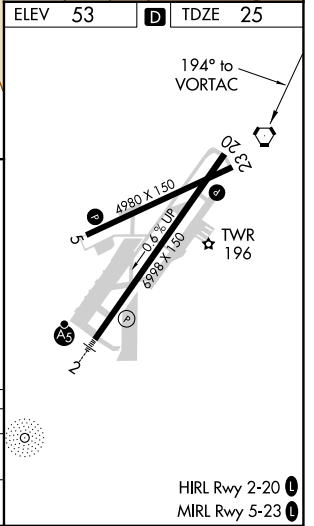

VORTAC OGG 115.1 Chan 98	APP CRS 194°	Rwy Idg TDZE Apt Elev	6995 25 53
--	------------------------	-----------------------------	---------------------------------------

VOR Y RWY 20

KAHULUI (OGG)(PHOG)

ADF or DME required.

MISSED APPROACH: Climb to 5000 on OGG R-188 to HARPO INT/ OGG 16.7 DME then right turn on LNY R-095 to KEIKI INT/17 DME and hold.

ATIS 128.6	HCF APPROACH 120.2 322.4 (NORTH) 119.5 225.4 (SOUTH)	MAUI TOWER ★ 118.7 (CTAF) 0 279.6	GND CON 121.9 279.6	CLNC DEL 120.6 290.5	UNICOM 122.95
----------------------	--	---	-------------------------------	--------------------------------	-------------------------

5000 ↑ OGG R-188	HARPO △	KEIKI △	OGG VORTAC 6000 5100	Remain within 10 NM
			014°	2100
			OGG 1.4	194°
			0.2	1.4 NM

CATEGORY	A	B	C	D
S-20	600-1	575 (600-1)	600-1½	575 (600-1½)
CIRCLING	600-1 547 (600-1)	620-1 567 (600-1)	740-2 687 (700-2)	1140-3 1087 (1100-3)