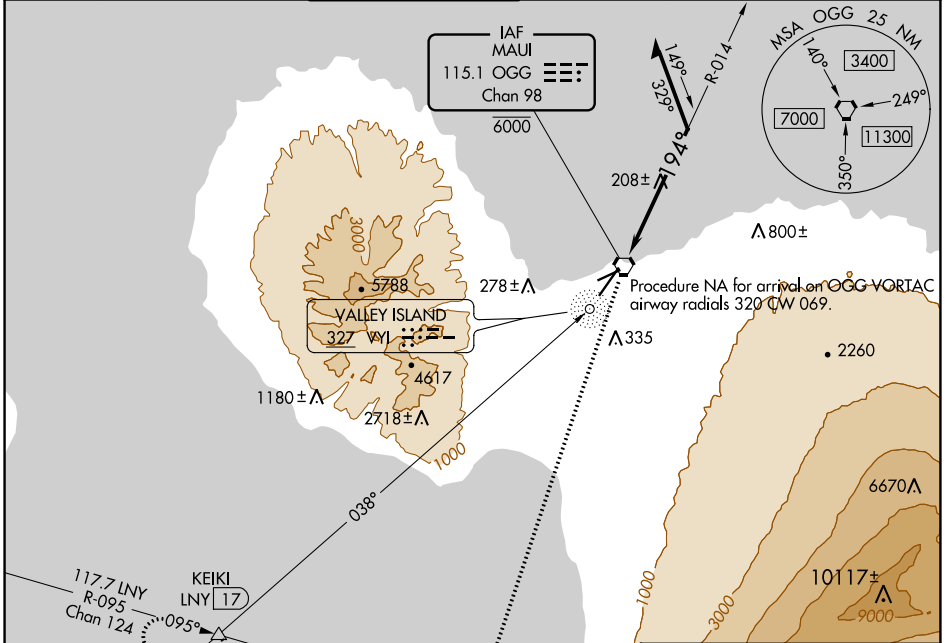

VORTAC OGG 115.1 Chan 98	APP CRS 194°	Rwy Idg TDZE Apt Elev	6995 25 53
--	------------------------	-----------------------------	---------------------------------------

VOR Y RWY 20

KAHULUI (OGG)(PHOG)

ADF or DME required.

MISSED APPROACH: Climb to 5000 on OGG R-188 to HARPO INT/ OGG 16.7 DME then right turn on LNY R-095 to KEIKI INT/17 DME and hold.

ATIS 128.6	HCF APPROACH 120.2 322.4 (NORTH) 119.5 225.4 (SOUTH)	MAUI TOWER ★ 118.7 (CTAF) 0 279.6	GND CON 121.9 279.6	CLNC DEL 120.6 290.5	UNICOM 122.95
----------------------	--	---	-------------------------------	--------------------------------	-------------------------

5000 ↑ OGG R-188	HARPO △	KEIKI △	OGG VORTAC 6000 5100	Remain within 10 NM
			014°	2100
			OGG 1.4	194°
			0.2	1.4 NM

CATEGORY	A	B	C	D
S-20	600-1	575 (600-1)	600-1½	575 (600-1½)
CIRCLING	600-1 547 (600-1)	620-1 567 (600-1)	740-2 687 (700-2)	1140-3 1087 (1100-3)

PAC, 23 FEB 2023 to 20 APR 2023

PAC, 23 FEB 2023 to 20 APR 2023