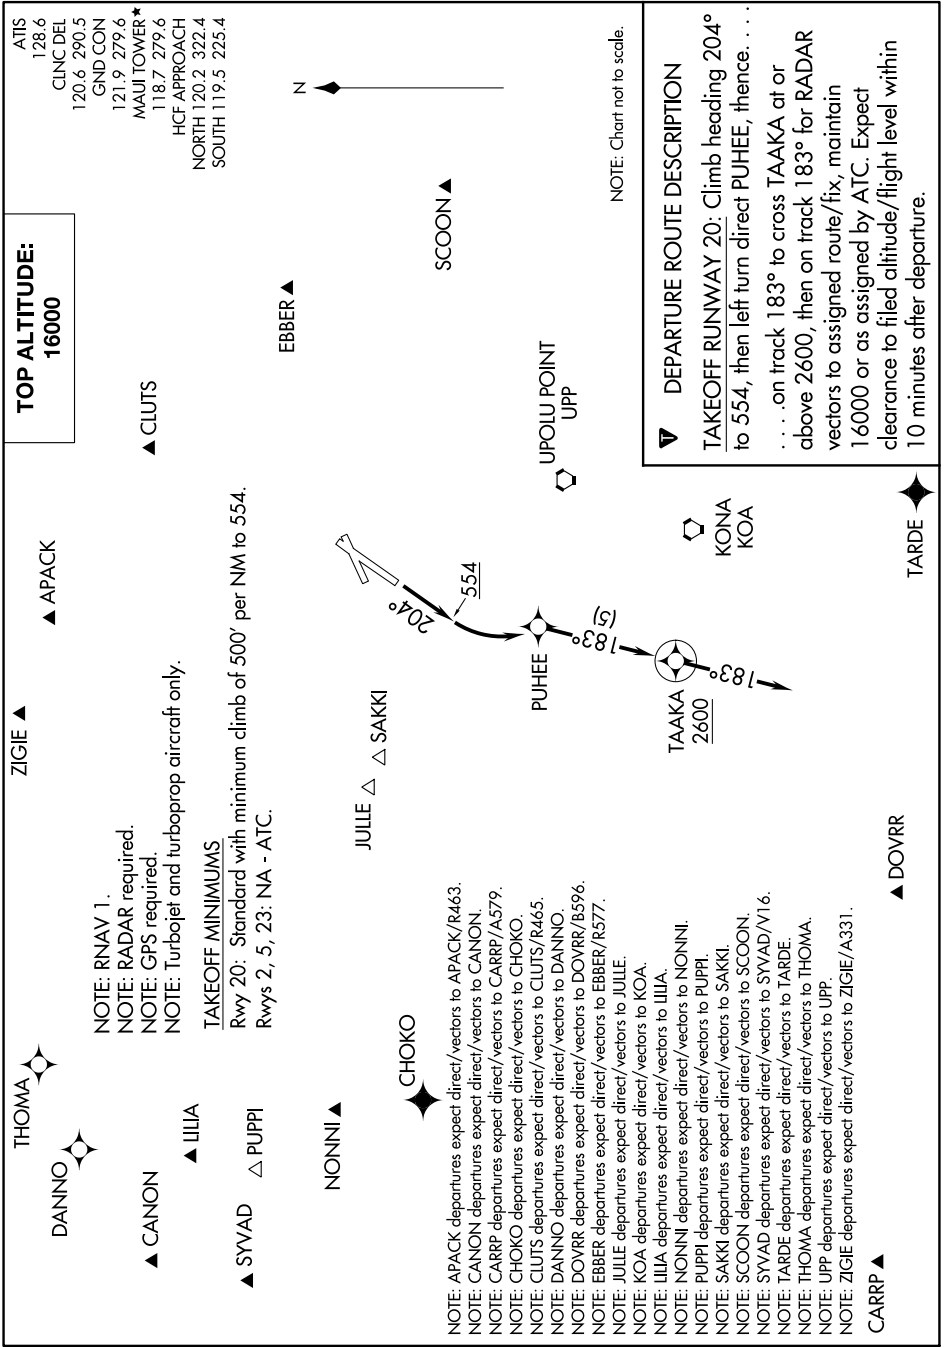

PUHEE ONE DEPARTURE (RNAV)

AL-762 (FAA)

PAC, 23 FEB 2023 to 20 APR 2023

PUHEE ONE DEPARTURE (RNAV)

PAC, 23 FEB 2023 to 20 APR 2023